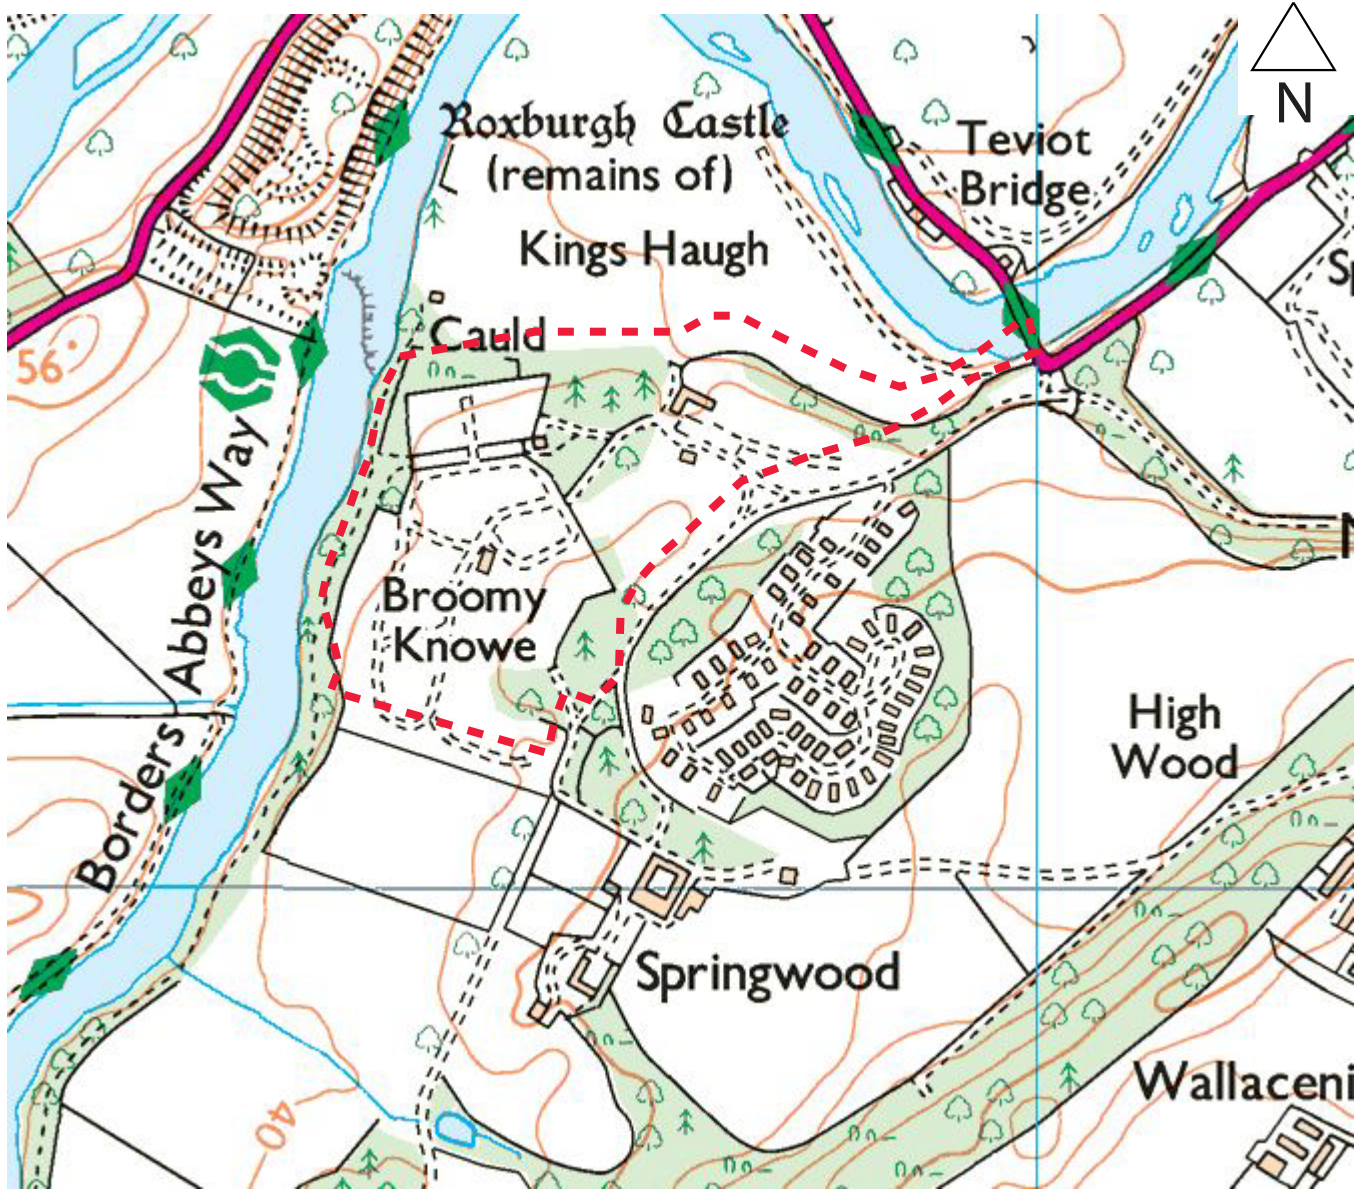

--- Boundary of TPO Application to carry out works

Projection = OSGB36
 xmin = 370700
 ymin = 632900
 xmax = 372400
 ymax = 633800

Map produced by MAGIC on 9 January, 2024.
 Copyright resides with the data suppliers and the map must not be reproduced without their permission. Some information in MAGIC is a snapshot of the information that is being maintained or continually updated by the originating organisation. Please refer to the metadata for details as information may be illustrative or representative rather than definitive at this stage.

Location plan - Application to carry out tree works Springwood Holiday Park

----- Application boundary
NGR: Centre point NT 71560 33361