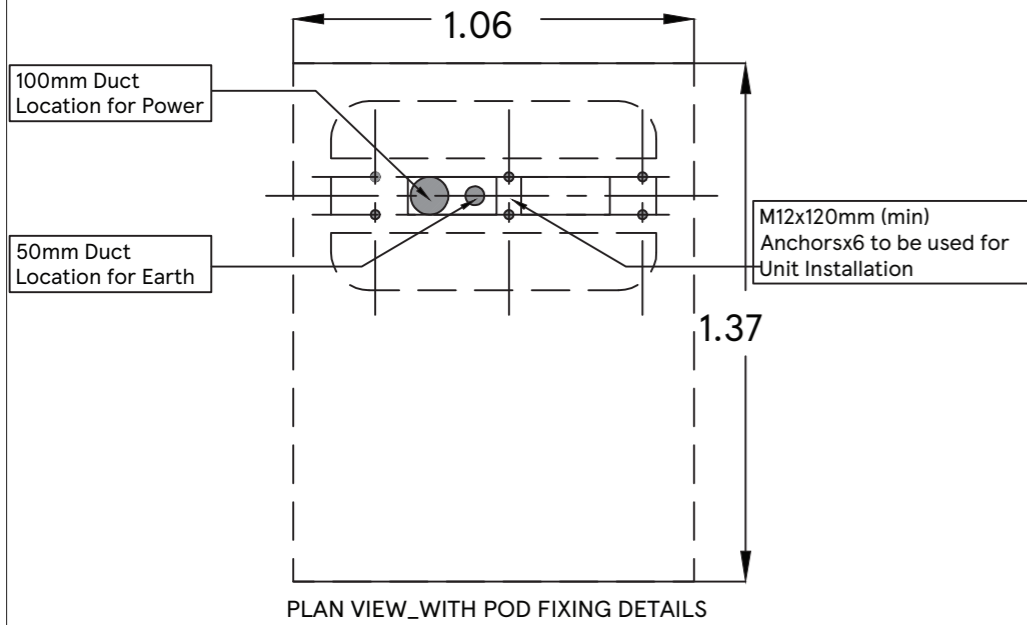

UNIT DETAILS

UNIT INSTALLATION & DUCTING DETAILS

NOTE: THE SCREEN (MEDIA CHARGER) WILL BE SWITCHED-OFF OVERNIGHT (i.e. 12.00AM to 6.00AM)

SCALE 1:20@A3 DATE 19.01.2021

CHECKED BY ANDY HORWOOD

DRAWN BY SHIKHA

DETAIL TYPE

TYPICAL DETAIL

DETAIL NAME

MEDIA CHARGER WITH SCREEN DETAILS

FEASIBILITY ARCHITECTURE
TESCO STORES LIMITED EXPRESS GROUP
OMEGA BUILDING, KESTREL WAY, HERTFORDSHIRE,
WELWYN GARDEN CITY, HERTFORDSHIRE, AL7 1GA
TELEPHONE : 01707 395150