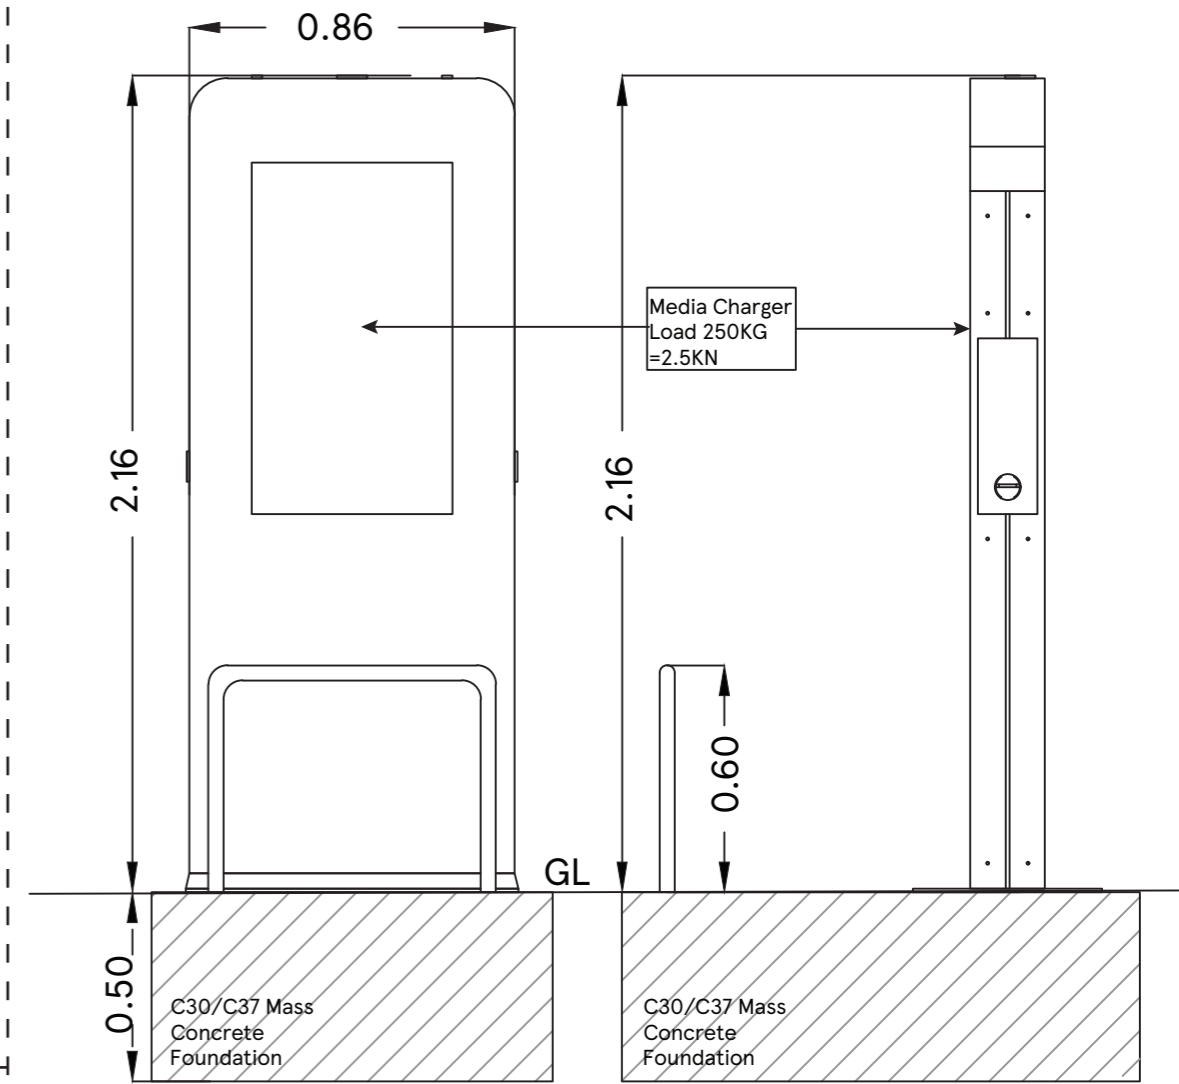

UNIT DETAILS

UNIT INSTALLATION & DUCTING DETAILS

NOTE: THE SCREEN (MEDIA CHARGER) WILL BE SWITCHED-OFF OVERNIGHT (i.e. 12.00AM to 6.00AM)

SCALE 1:20@A3 DATE 19.01.2021

CHECKED BY ANDY HORWOOD

DRAWN BY SHIKHA

DETAIL TYPE

TYPICAL DETAIL

DETAIL NAME

MEDIA CHARGER WITH SCREEN DETAILS

FEASIBILITY ARCHITECTURE
TESCO STORES LIMITED EXPRESS GROUP
OMEGA BUILDING, KESTREL WAY, HERTFORDSHIRE,
WELWYN GARDEN CITY, HERTFORDSHIRE, AL7 1GA
TELEPHONE : 01707 395150