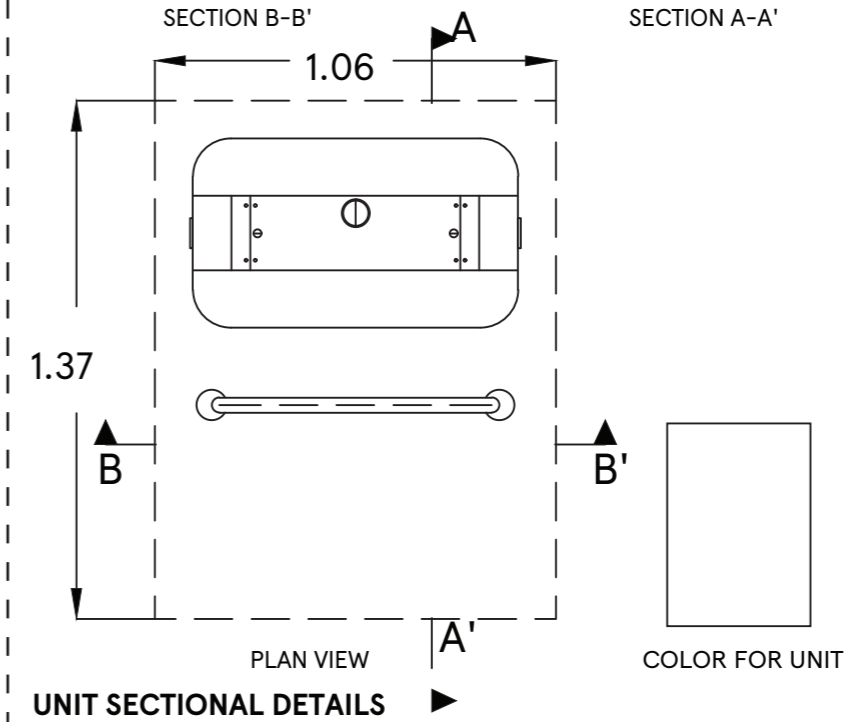

UNIT DETAILS

UNIT INSTALLATION & DUCTING DETAILS

NOTE: THE SCREEN (MEDIA CHARGER) WILL BE SWITCHED-OFF OVERNIGHT (i.e. 12.00AM to 6.00AM)

SCALE 1:20@A3 DATE 19.01.2021

CHECKED BY ANDY HORWOOD

DRAWN BY SHIKHA

DETAIL TYPE

TYPICAL DETAIL

DETAIL NAME

MEDIA CHARGER WITH SCREEN DETAILS

FEASIBILITY ARCHITECTURE
TESCO STORES LIMITED EXPRESS GROUP
OMEGA BUILDING, KESTREL WAY, HERTFORDSHIRE,
WELWYN GARDEN CITY, HERTFORDSHIRE, AL7 1GA
TELEPHONE : 01707 395150