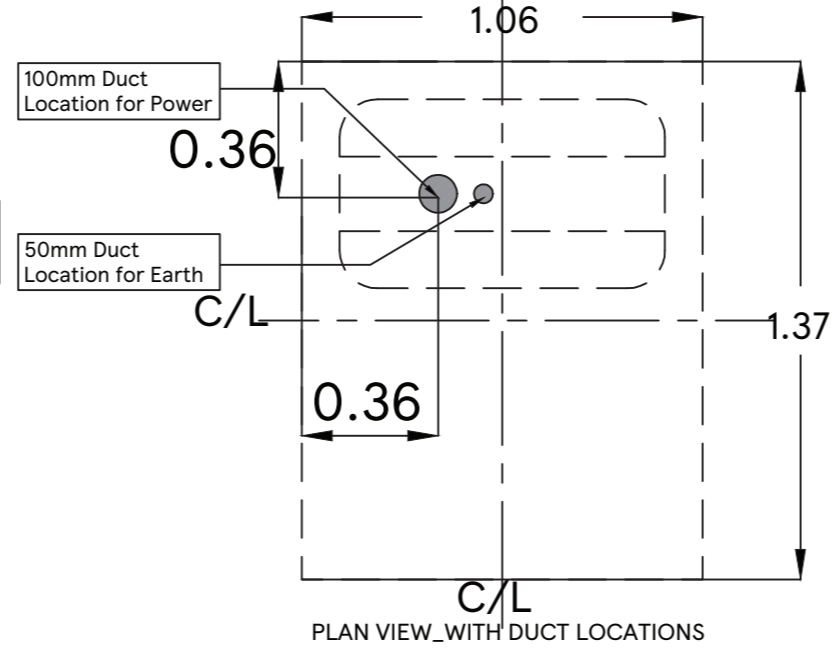

UNIT DETAILS

UNIT INSTALLATION & DUCTING DETAILS

NOTE: THE SCREEN (MEDIA CHARGER) WILL BE SWITCHED-OFF OVERNIGHT (i.e. 12.00AM to 6.00AM)

SCALE 1:20@A3 DATE 19.01.2021

CHECKED BY ANDY HORWOOD

DRAWN BY SHIKHA

DETAIL TYPE

TYPICAL DETAIL

DETAIL NAME

MEDIA CHARGER WITH SCREEN DETAILS

FEASIBILITY ARCHITECTURE
TESCO STORES LIMITED EXPRESS GROUP
OMEGA BUILDING, KESTREL WAY, HERTFORDSHIRE,
WELWYN GARDEN CITY, HERTFORDSHIRE, AL7 1GA
TELEPHONE : 01707 395150