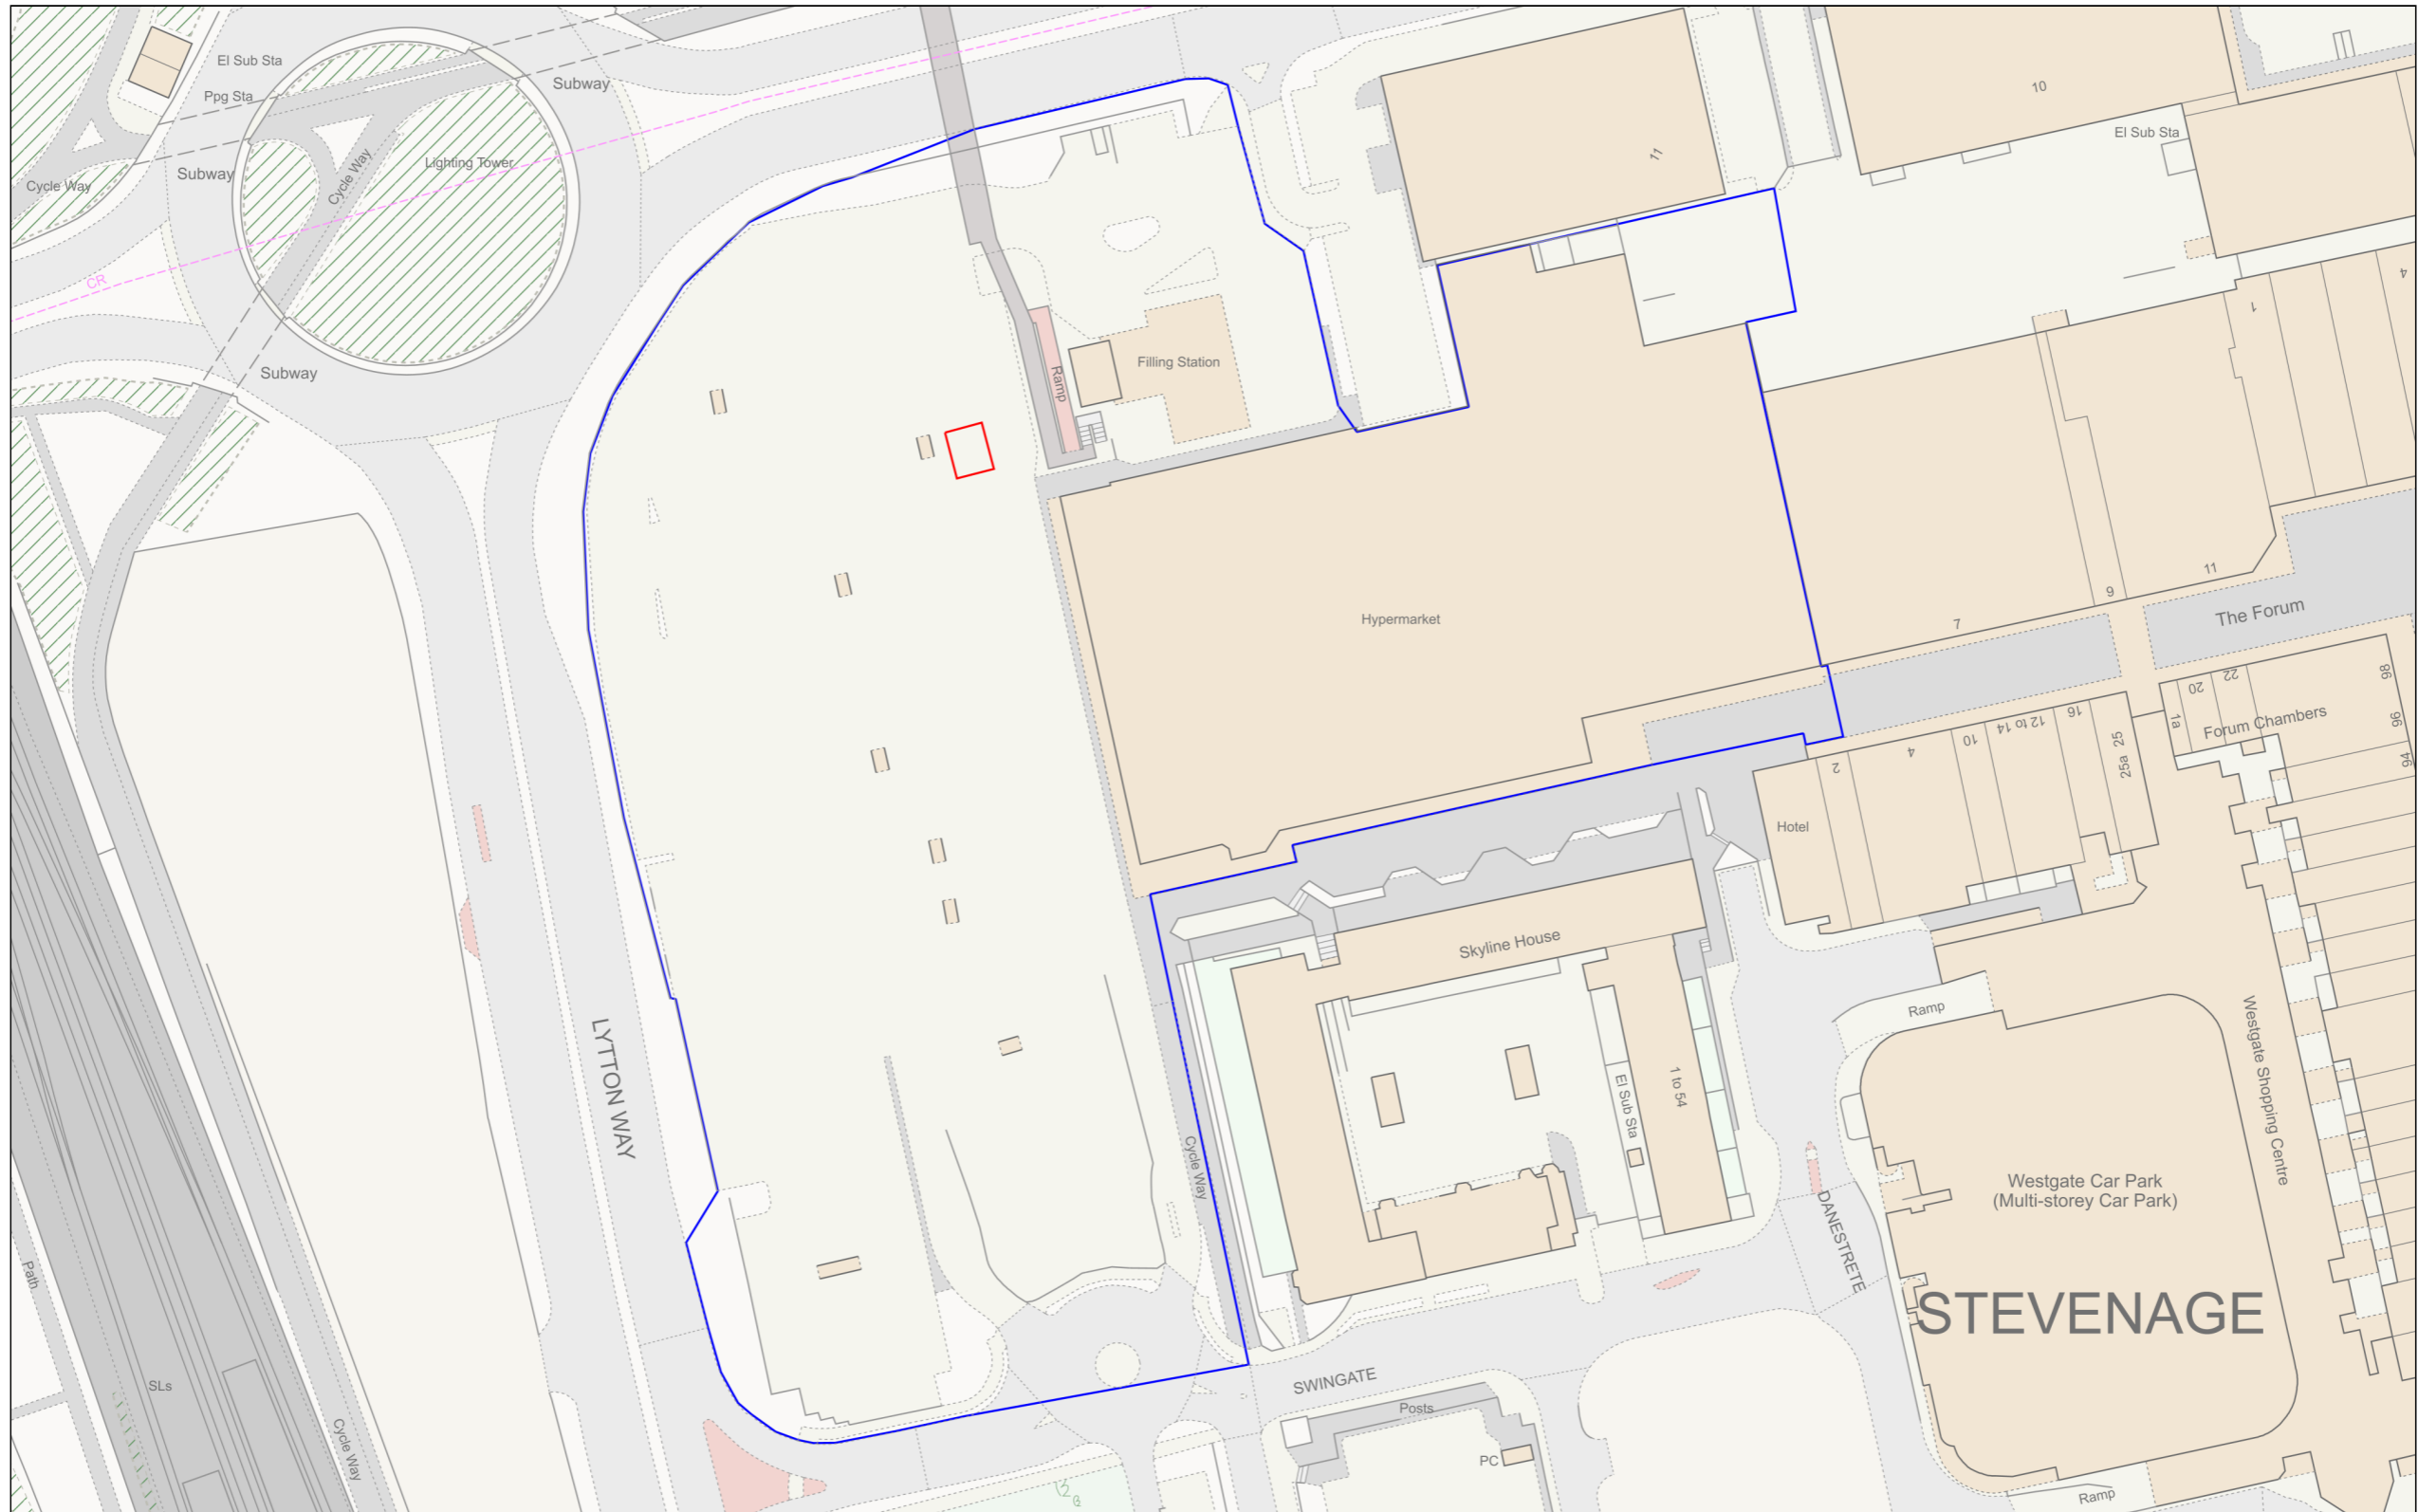

# Location Plan

Site Address: Tesco, 1-5, The Forum, Stevenage, SG1 1ES

Date Produced: 08-Jan-2024

Scale: 1:1250 @A3

Planning Portal Reference: PP-12706988v1