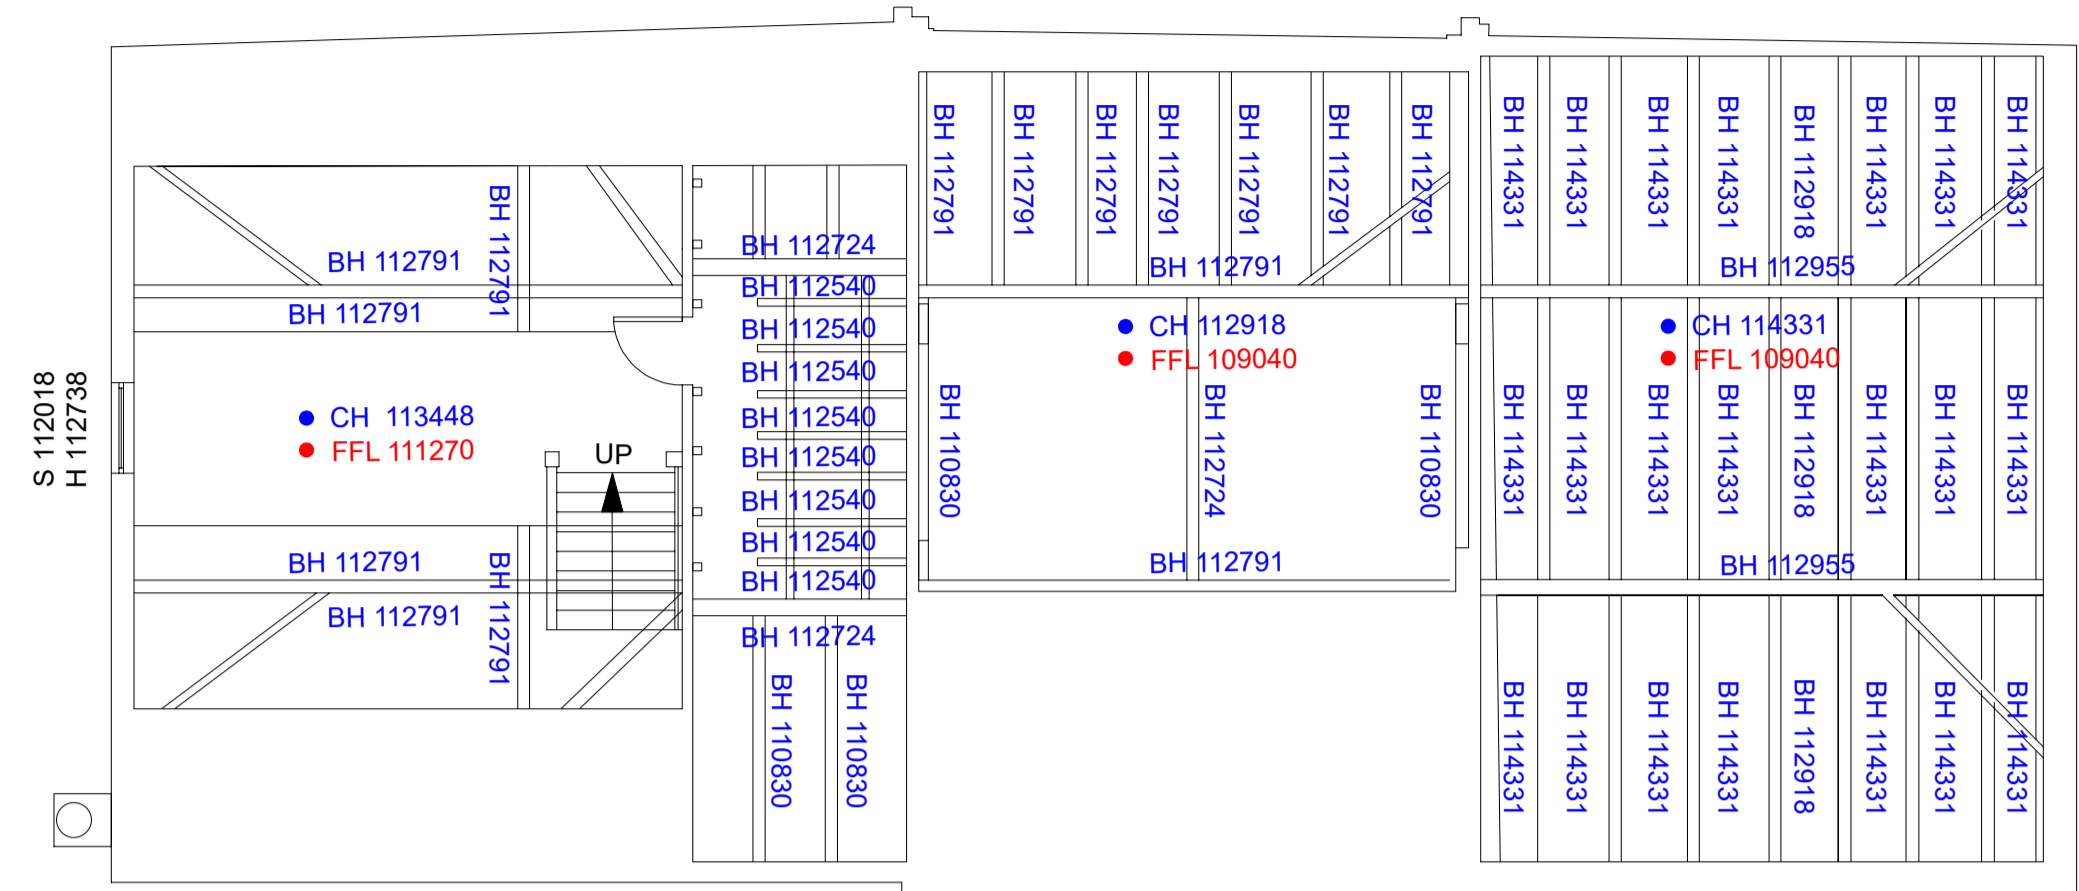

Existing First Floor Plan - 1/50

Existing Attic Floor Plan - 1/50

Existing Ground Floor Plan - 1/50

©Crown Copyright and database rights 2023 OS Licence no. AC0000849896

Site Location Plan - 1/1250