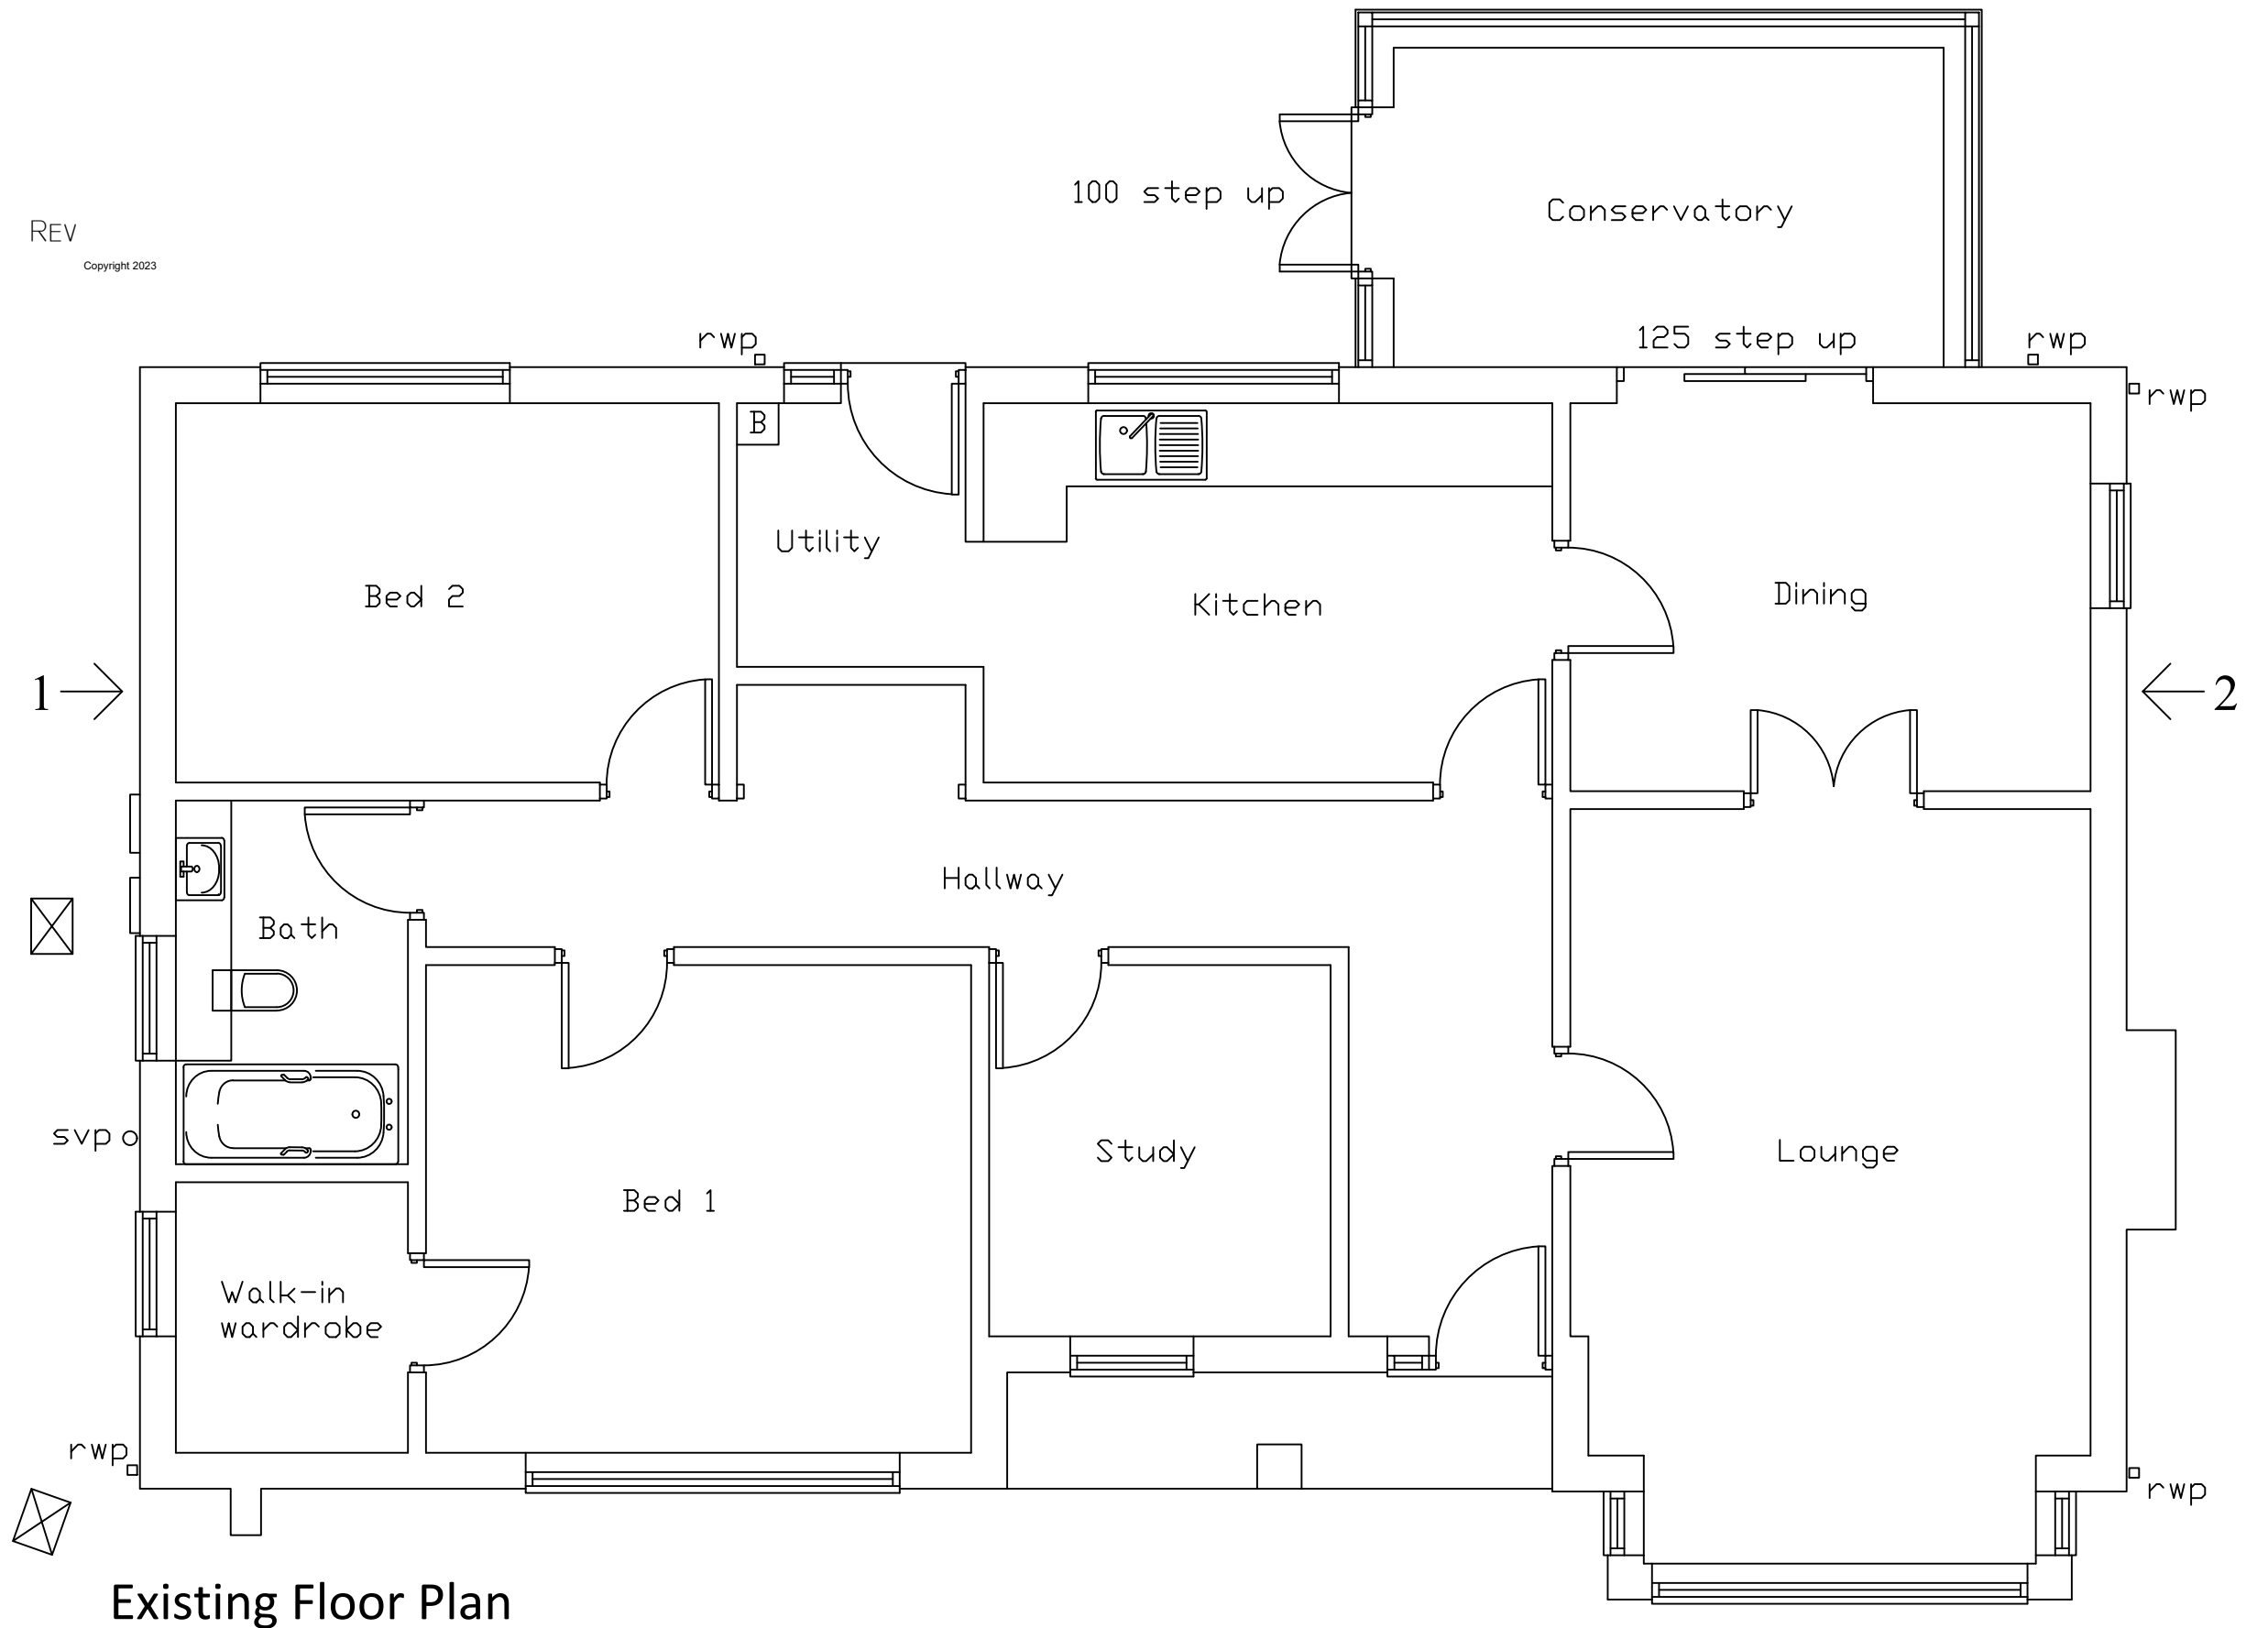

DWG TITLE EXISTING G/FLOOR PLAN  
1 CONISBROUGH AVE  
GEDLING  
NOTTINGHAM  
NG4 2RE

Client IAIN WING  
SCALE 1:50@A3  
DATE DEC 23  
DRAWING No. I\_CON\_01

REV

Copyright 2023

Existing Floor Plan