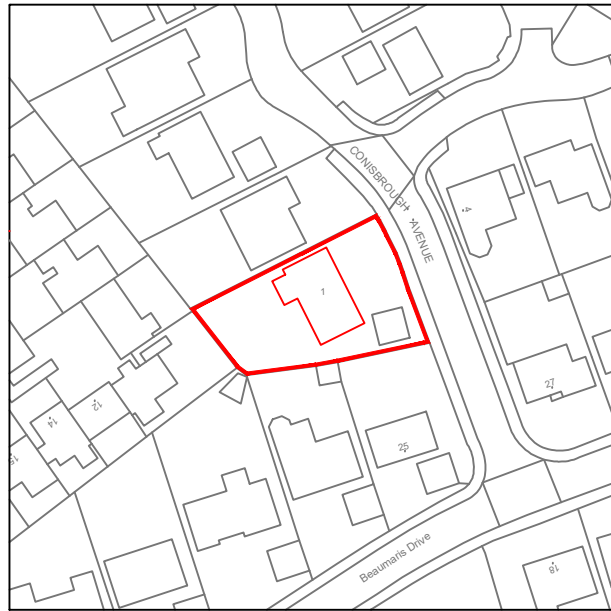

ALL DIMENSIONS TO BE CHECKED ON SITE BY CONTRACTOR.

SCALE  
1:1250 0 20m 40m 60m 100m

1:1250 Location Map  
Conisbrough Avenue  
Gedling  
Nottingham  
NG4 2RE

©Crown Copyright and database rights 2023 OS Licence no. AC0000849896

SCALE  
1:500 0 5m 10m 15m 20m 25m 50m

1:500 Site Plan  
1 Conisbrough Avenue  
Gedling  
Nottingham  
NG4 2RE

Rev Description Date By

DWG TITLE SITE + LOCATION MAP  
1 CONISBROUGH AVE  
GEDLING  
NOTTINGHAM  
NG4 2RE

Client IAIN WING  
SCALE 1:500/1250@A3  
DATE DEC 23  
DRAWING No. I\_CON\_07 REV