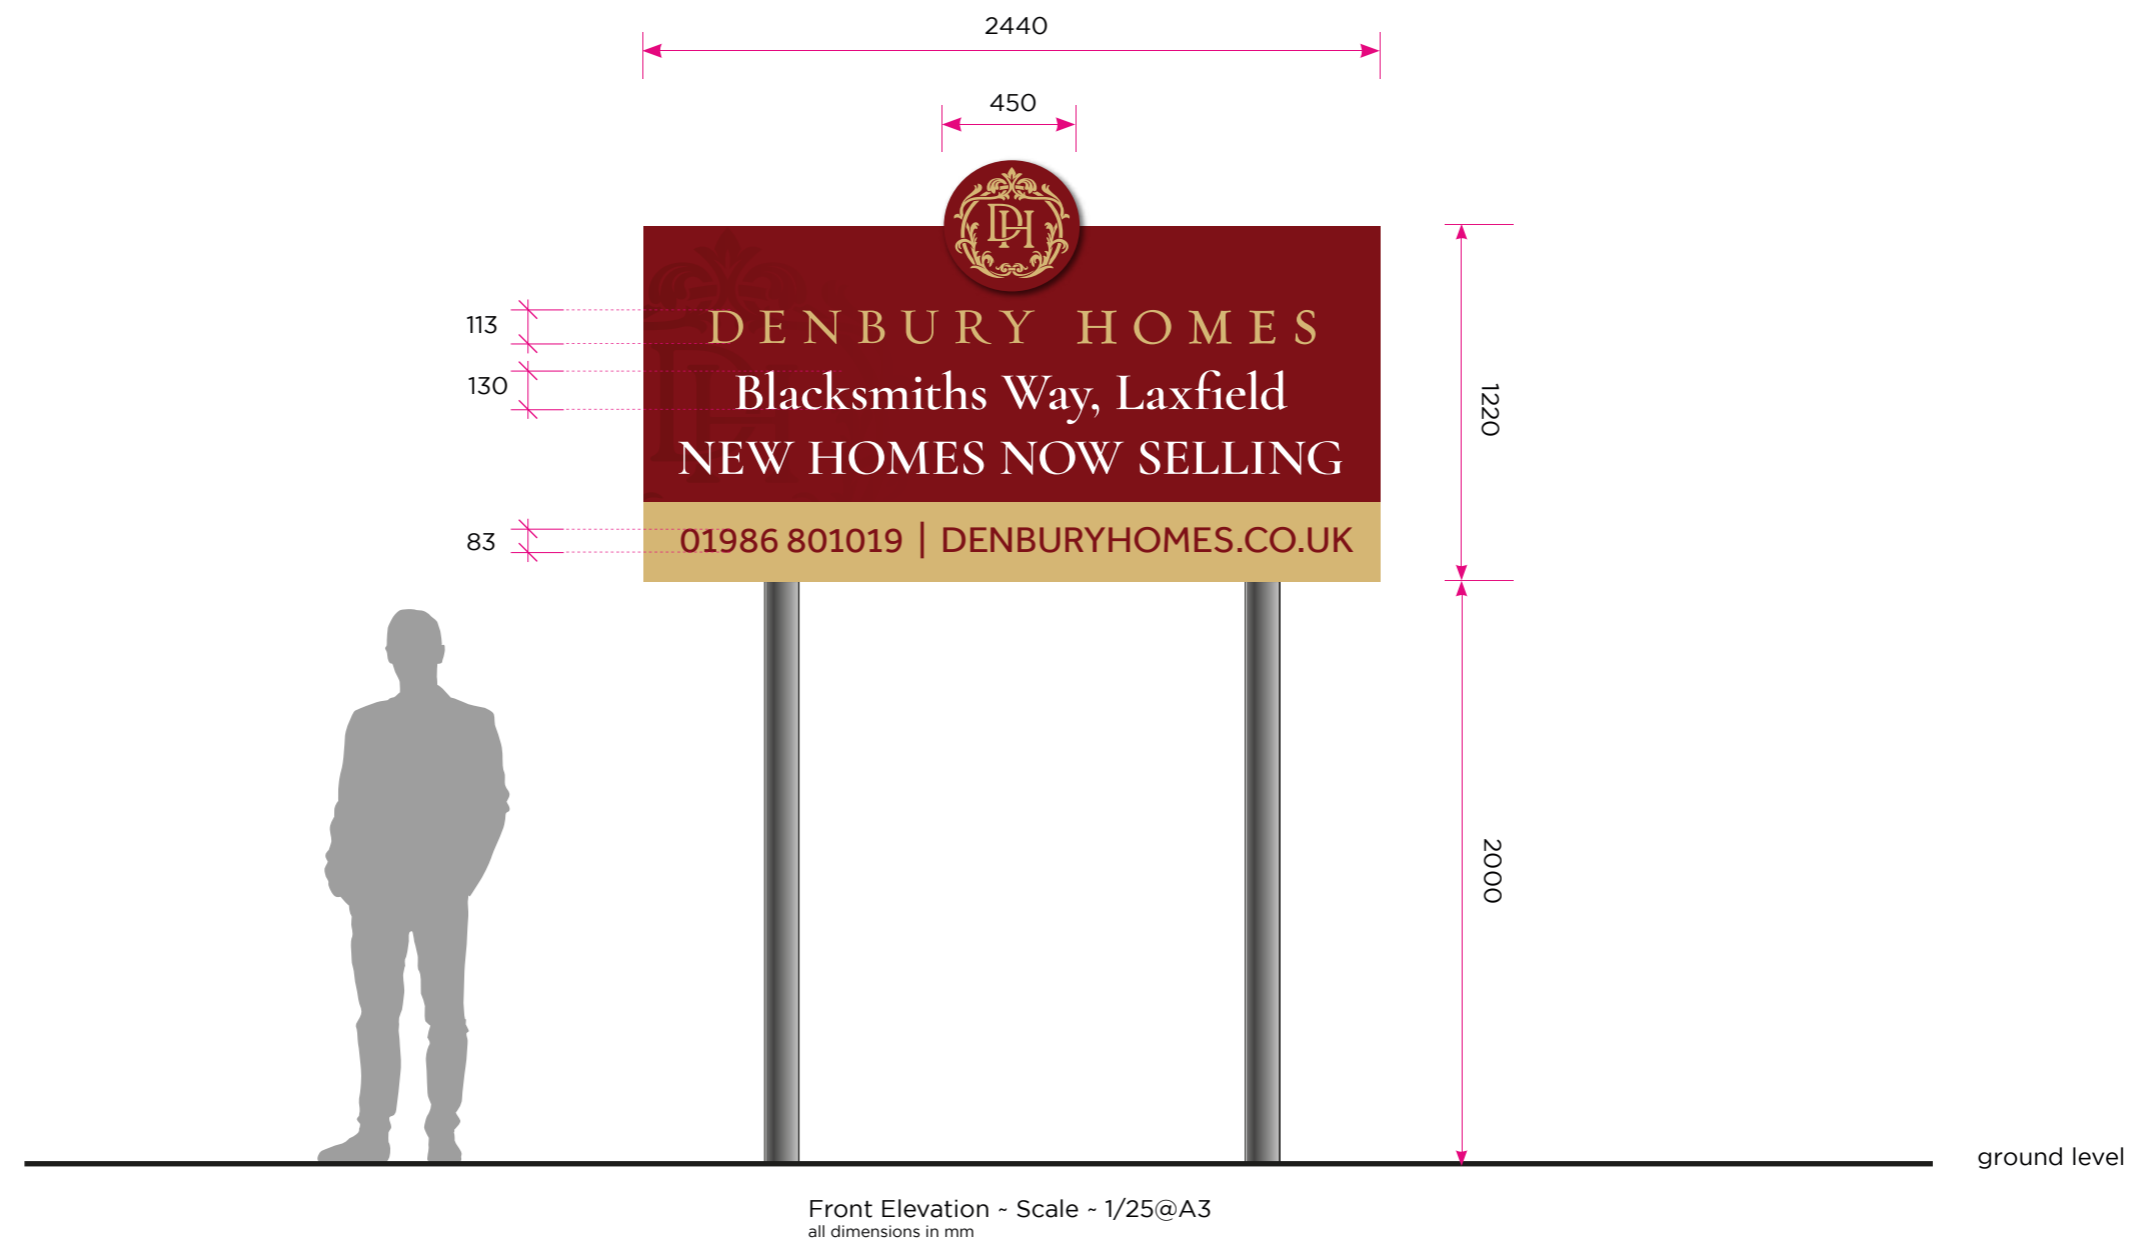

QTY 2 Post Mounted Sign

Specification;

Three printed 3mm ACM 2440 x 1220mm panel.

Printed 3mm ACM Logo tab fitted to 10mm black foamex bonded with double sided tape and then bonded to sign with double sided tape.

Fitted to 114 posts.

Maximum Letter Height = 188mm

QTY 2 Post Mounted Sign

Specification;

Three printed 3mm ACM 2440 x 1220mm panel.

Printed 3mm ACM Logo tab fitted to 10mm black foamex bonded with double sided tape and then bonded to sign with double sided tape.

Fitted to 114 posts.

Maximum Letter Height = 188mm

1:100

02290-05 ~ DENBURY HOMES ~ A1120

DATE: 13th November 2023

SCALE: AS SHOWN @ A3

AG1 - 06.11.23 - Sign update

AG2 - 13.11.23 - North Arrow update

PMS

DRAWING NO: 02290-05

DRAWN BY: AG Page: 4

1:100

02290-05 ~ DENBURY HOMES ~ A1120

DATE: 13th November 2023

SCALE: AS SHOWN @ A3

AG1 - 06.11.23 - Sign update