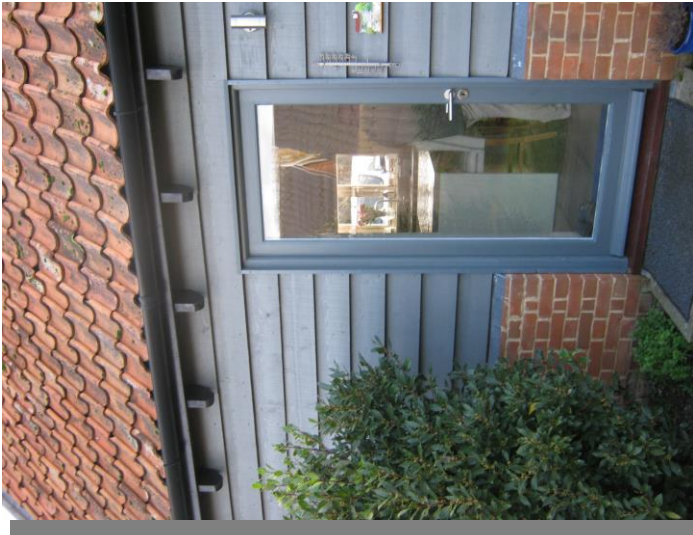

**REPLACEMENT DOORS & WINDOWS
THE OLD CART LODGE, THE STREET, REDGRAVE, IP22 1RY**

NORTH ELEVATION W1

NORTH ELEVATION D1

**EAST & NORTH ELEVATIONS
W2, W3 & W4**

WEST ELEVATION D2

SOUTH ELEVATION D3

SOUTH ELEVATION W5 & W6

SOUTH ELEVATION W7