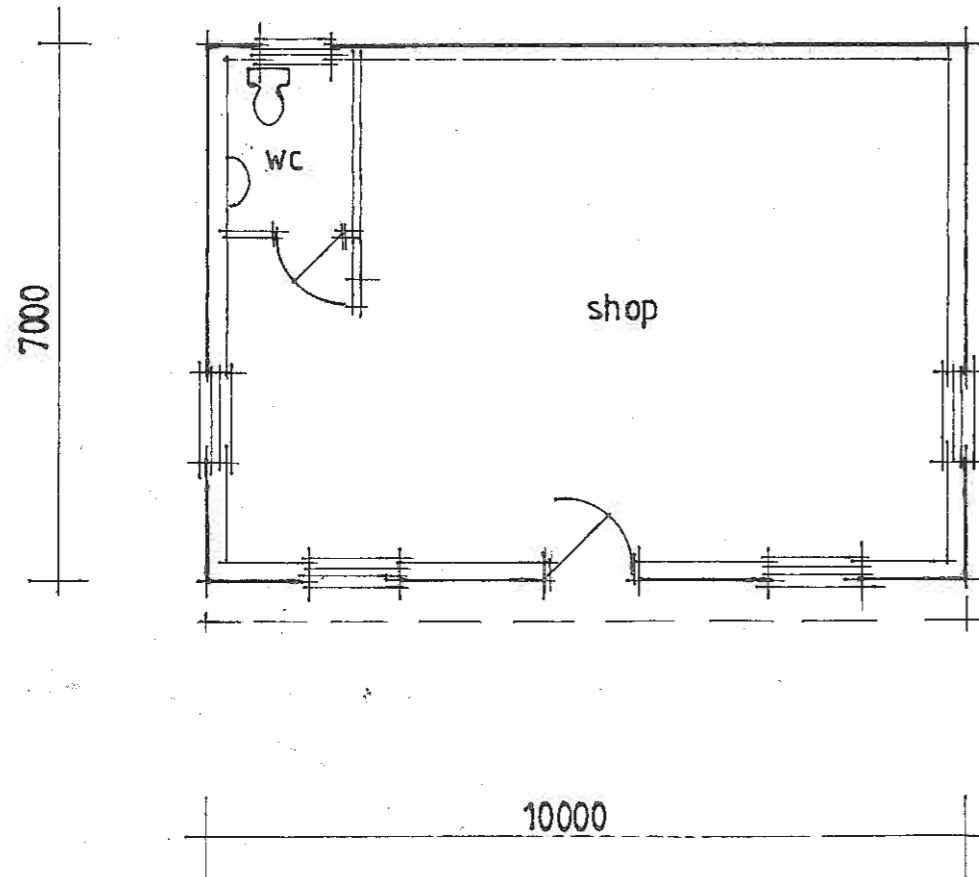

**Facing Materials**

Walls – Sawn weather boarding, stained black

Roof – Corrugated steel, colour dark blue

Windows & Doors – Aluminium double glazed units, black.

**Proposed Farm Shop – Plan & Elevations**

**Broniarth Farm, Newtown SY16 3AN**

**Scale 1:100 @ A3 Dec 2023 Plan No 5265.01**

Do not scale from prints. Figured dimensions take precedence. The contractor is to check all dimensions before work commences and notify the contract administrator of any error or discrepancy.  
\* Ty Fedw, Abermule, Montgomery SY15 6JW \* [gwynforhumphreys@msn.com](mailto:gwynforhumphreys@msn.com) \* 07971 224953