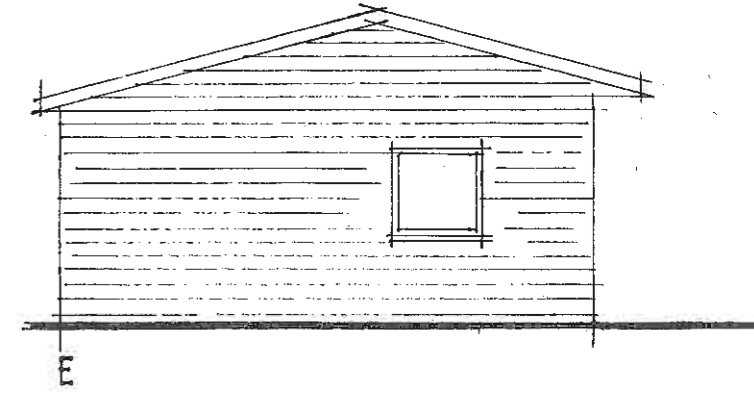

**Facing Materials**

Walls – Sawn weather boarding, stained black

Roof – Corrugated steel, colour dark blue

Windows & Doors – Aluminium double glazed units, black.

**Proposed Farm Shop – Plan & Elevations**