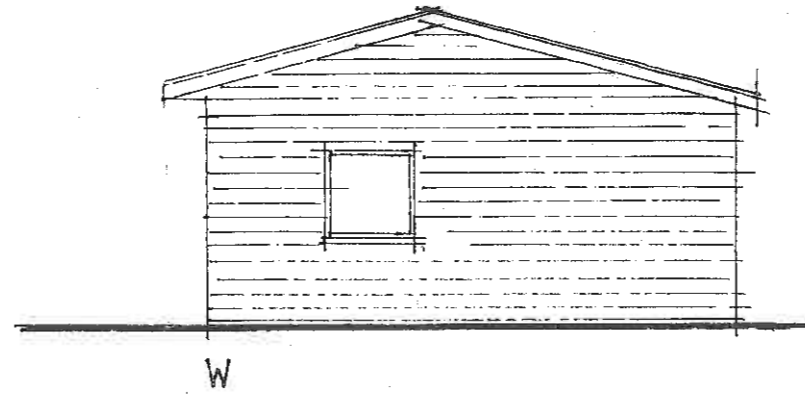

**Facing Materials**

Walls – Sawn weather boarding, stained black

Roof – Corrugated steel, colour dark blue

Windows & Doors – Aluminium double glazed units, black.

**Proposed Farm Shop – Plan & Elevations**