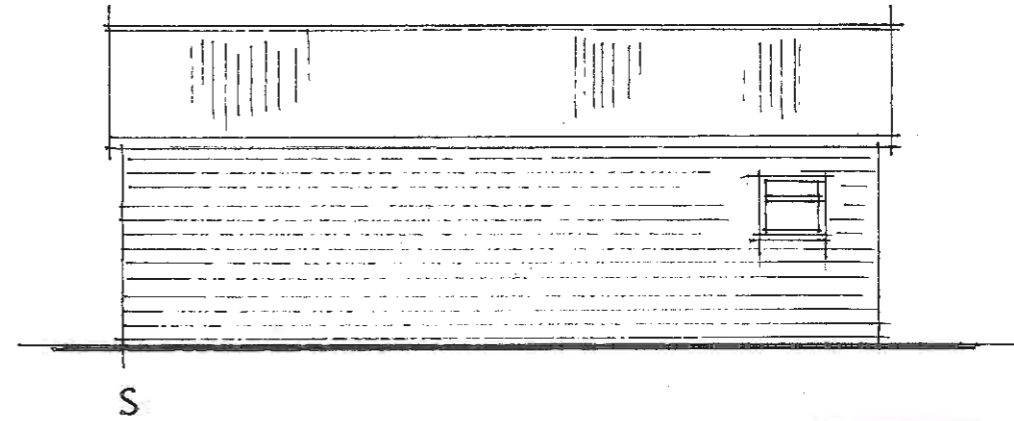

**Facing Materials**

Walls – Sawn weather boarding, stained black

Roof – Corrugated steel, colour dark blue

Windows & Doors – Aluminium double glazed units, black.

**Proposed Farm Shop – Plan & Elevations**