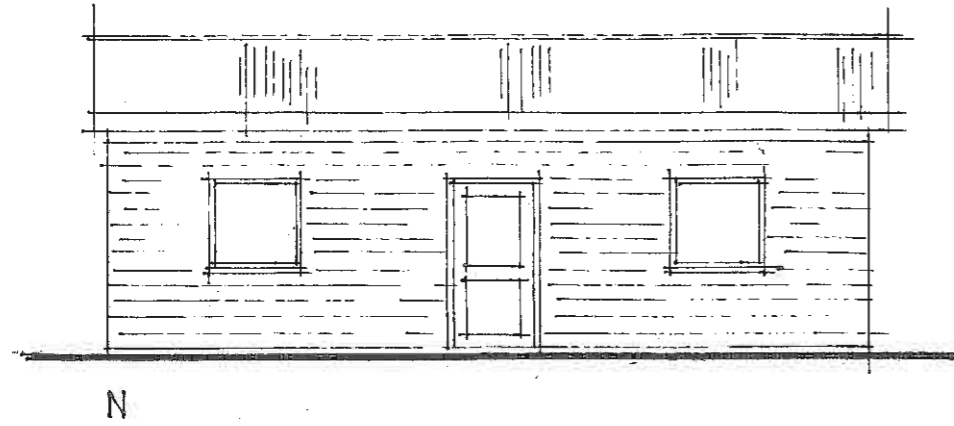

**Facing Materials**

Walls – Sawn weather boarding, stained black

Roof – Corrugated steel, colour dark blue

Windows & Doors – Aluminium double glazed units, black.

**Proposed Farm Shop – Plan & Elevations**