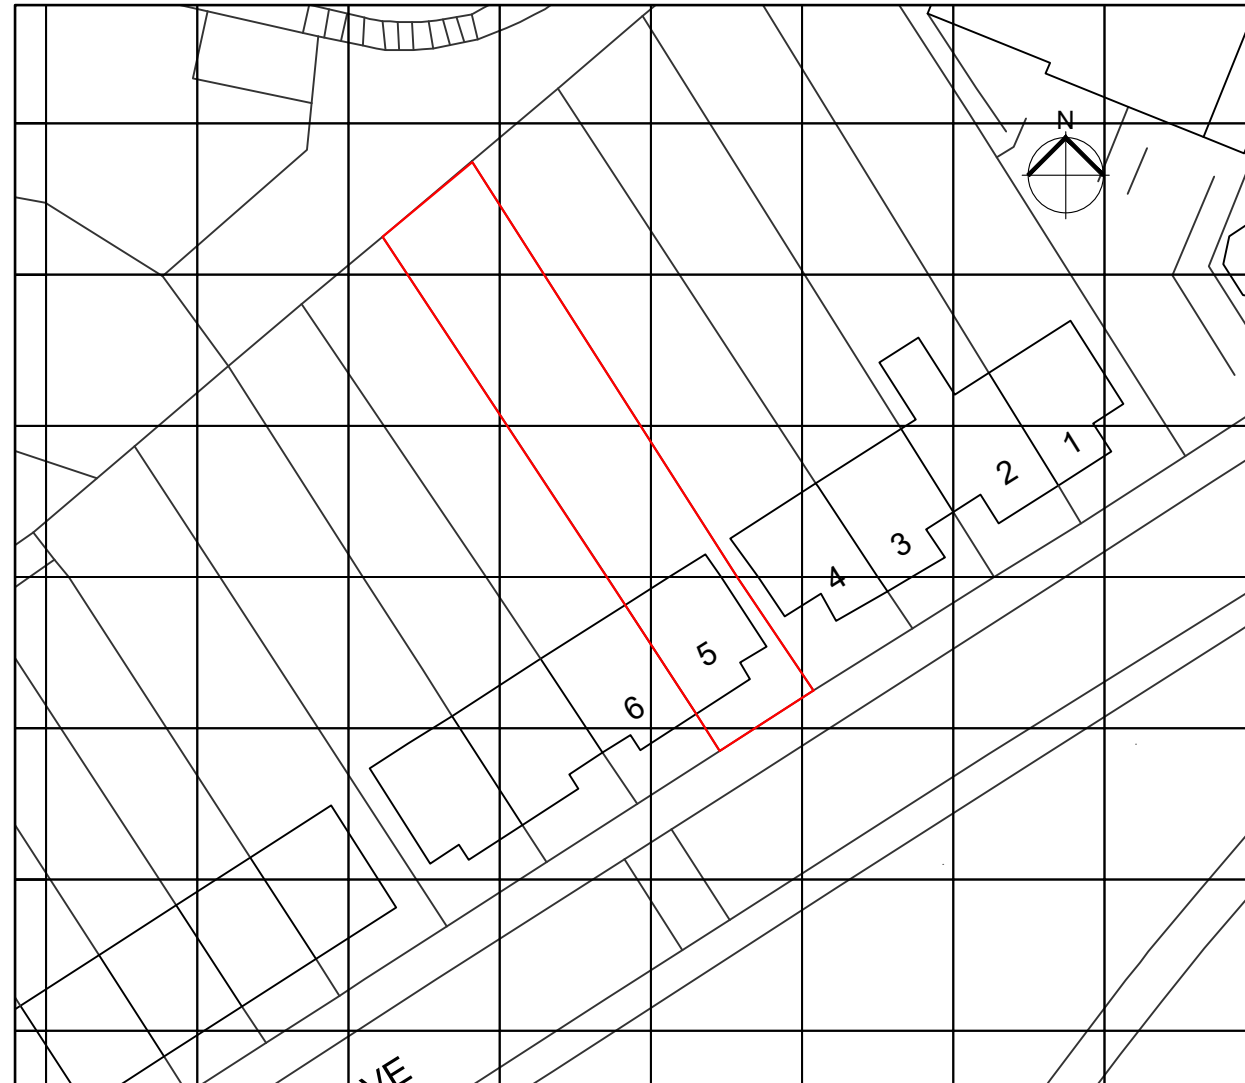

SITE LOCATION PLAN 1:1250

1:1250 Scale

EXISTING BLOCK PLAN 1:500

1:500 Scale

2685/PL/22

SITE LOCATION PLAN & BLOCK PLANS  
5 ST MARGARET'S GROVE  
LONDON  
SE18 7RL

SCALES AS INDICATED @A3

BY ANGUS BROWN ARCHITECTS  
NOV 2023