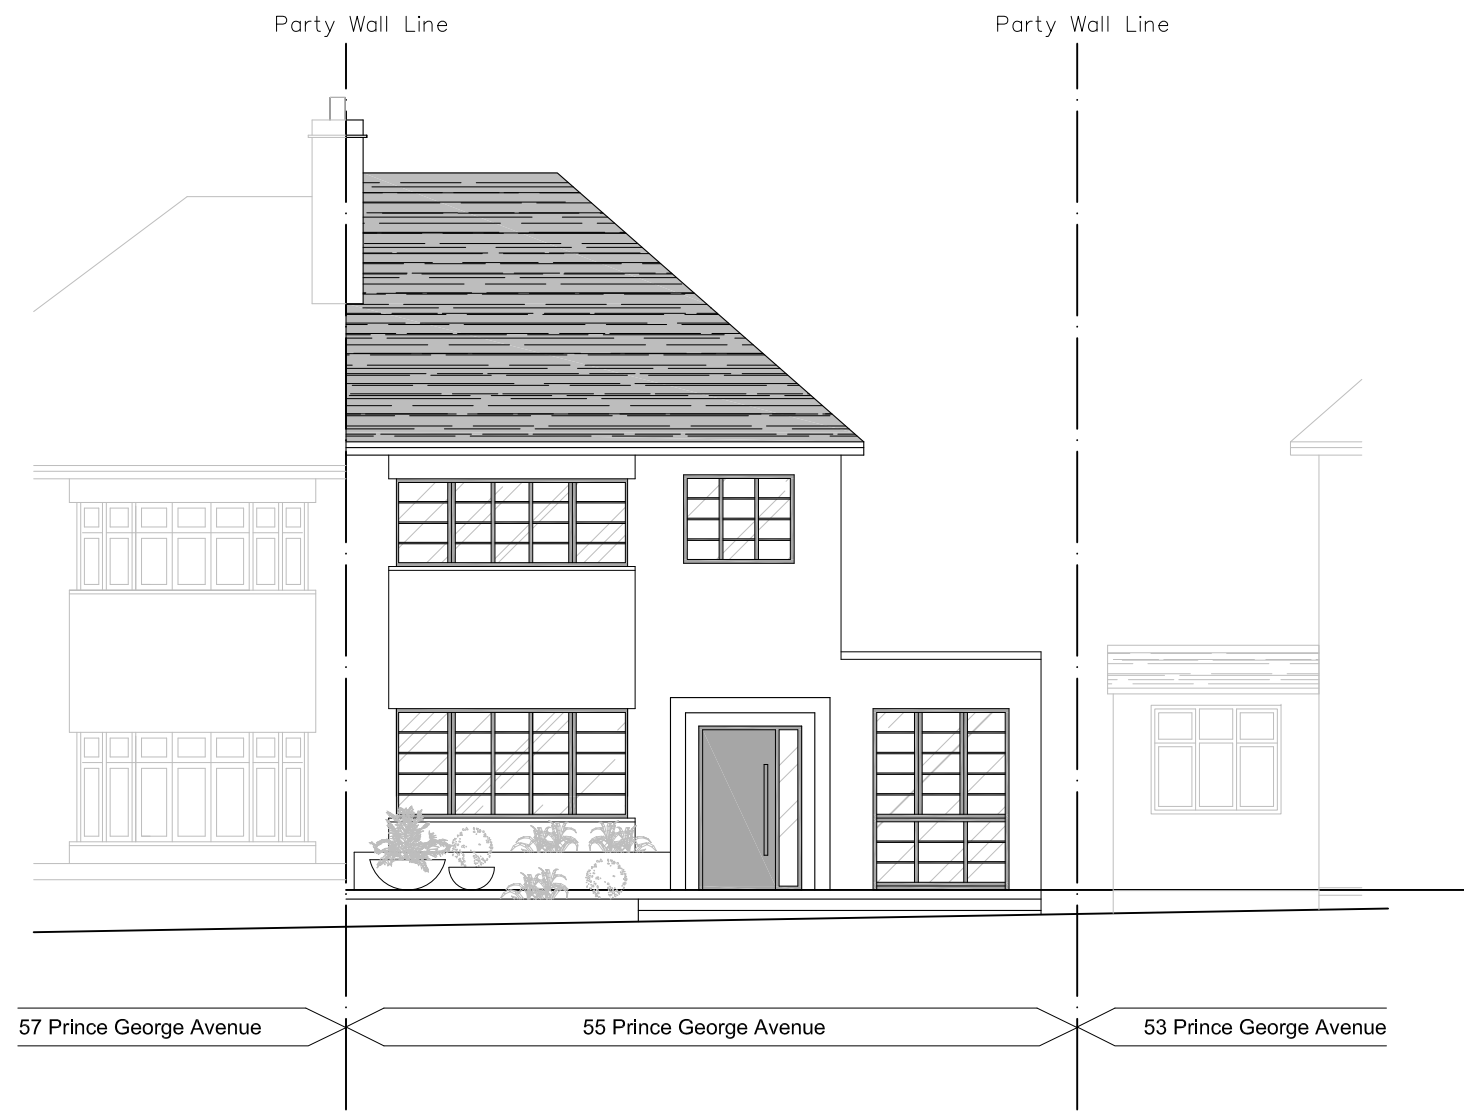

55 PRINCE GEORGE AVENUE
LONDON N14 4TL
DRAWING NO. 15

KEY PLAN

PROPOSED NORTH-EAST
ELEVATION
Scale 1:100 at A3

SCALE BAR