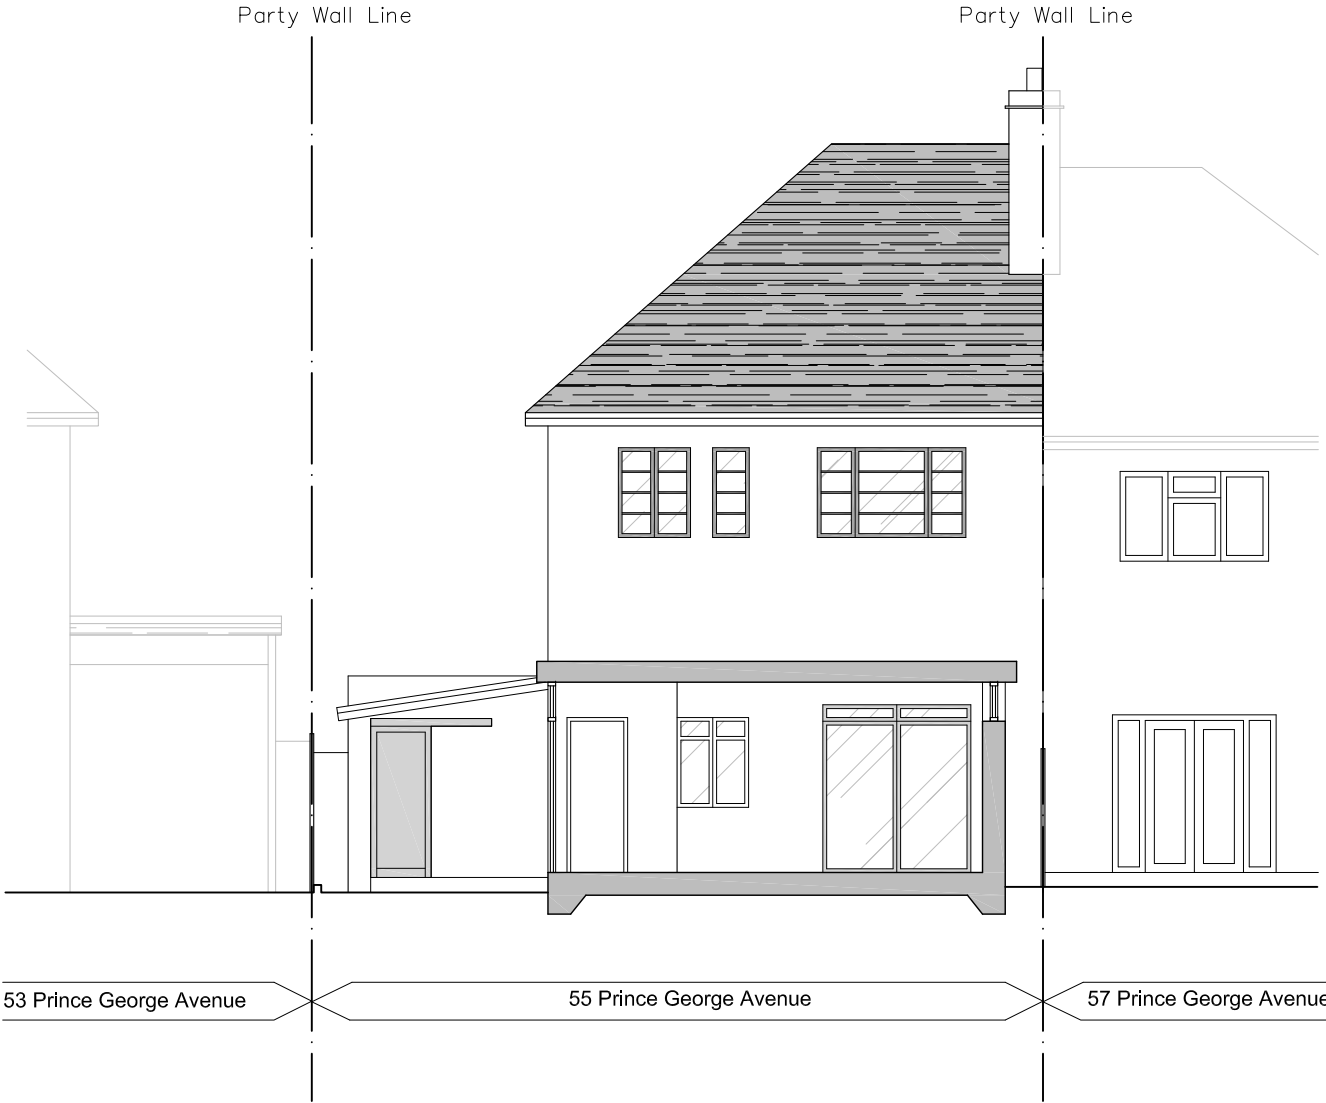

55 PRINCE GEORGE AVENUE
LONDON N14 4TL
DRAWING NO. 11

KEY PLAN

EXISTING SECTION B-B
Scale 1:100 at A3

SCALE BAR