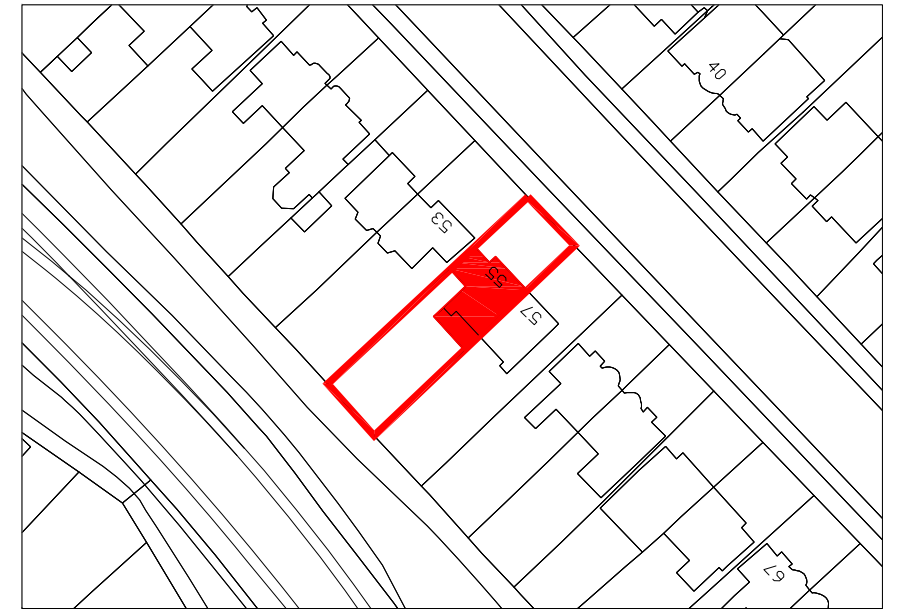

55 PRINCE GEORGE AVENUE
LONDON N14 4TL
DRAWING NO. 22

KEY PLAN

TREE LOCATION PLAN
Scale 1:100 at A3

(TX) Location of tree or hedge

Scale Bar