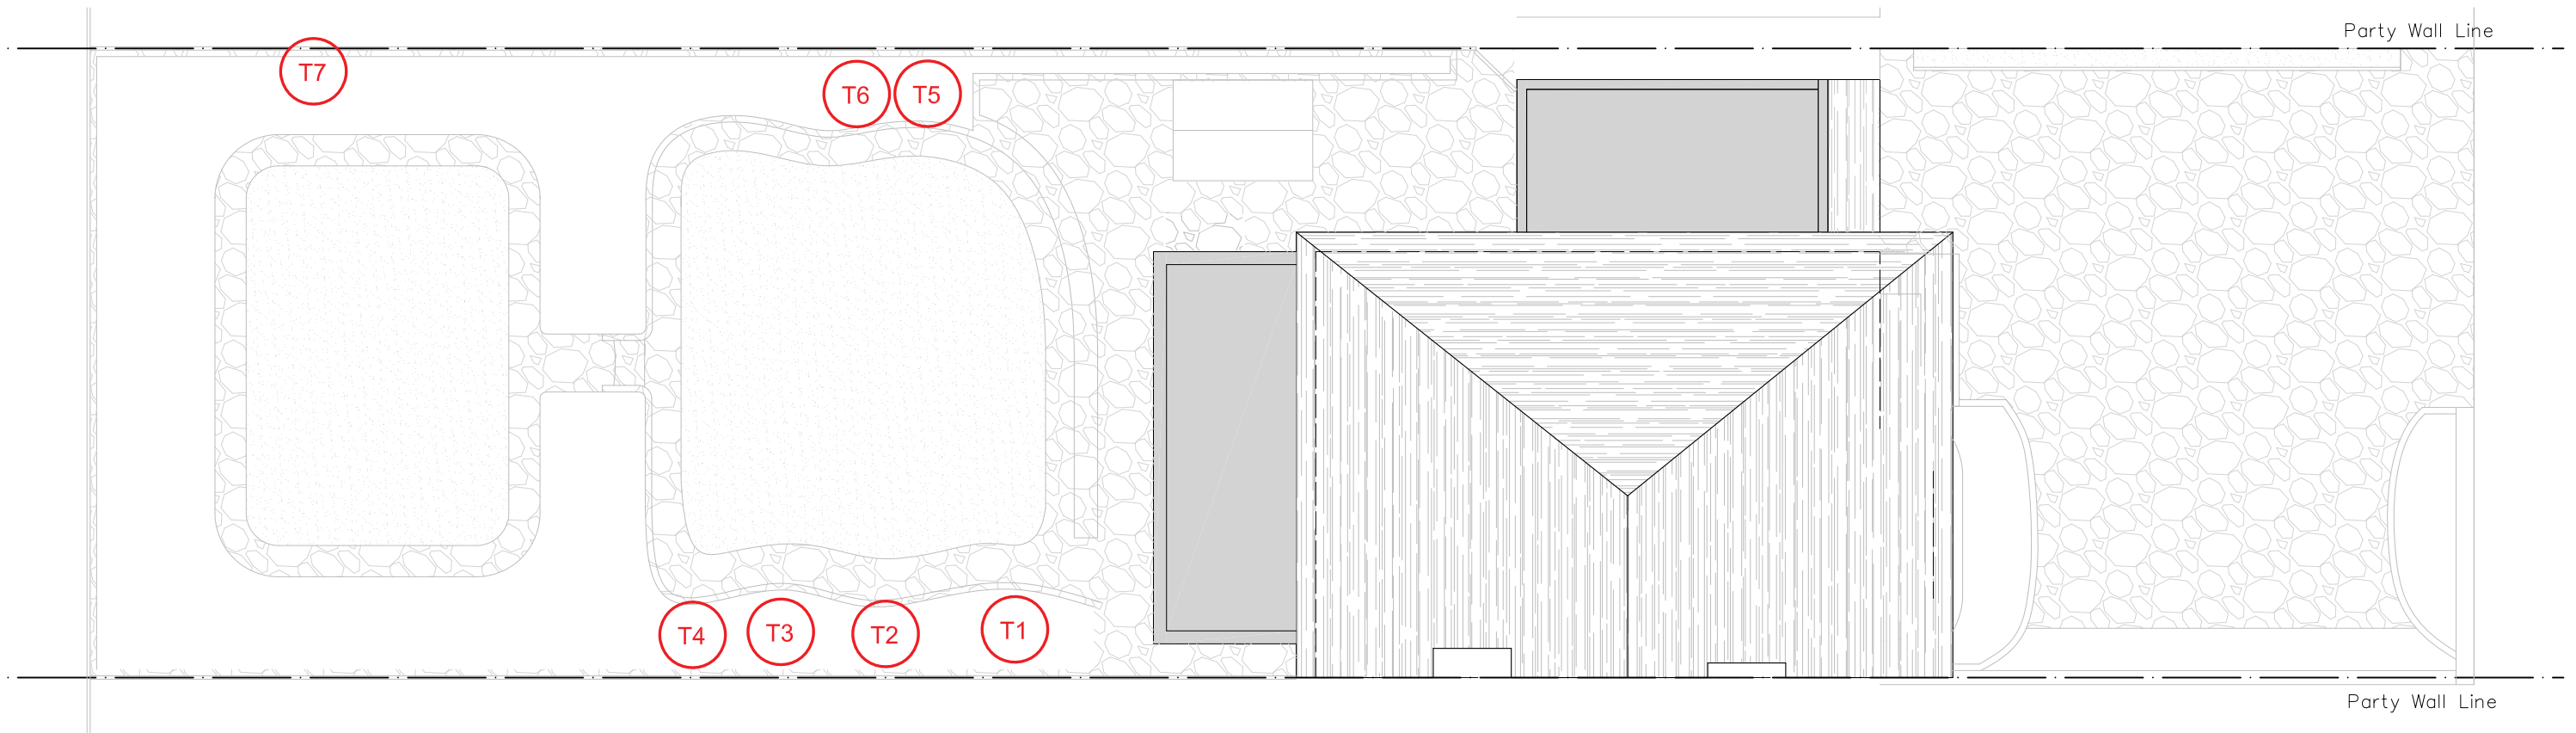

55 PRINCE GEORGE AVENUE
LONDON N14 4TL
DRAWING NO. 22

KEY PLAN

TREE LOCATION PLAN
Scale 1:100 at A3

(TX) Location of tree or hedge

Scale Bar