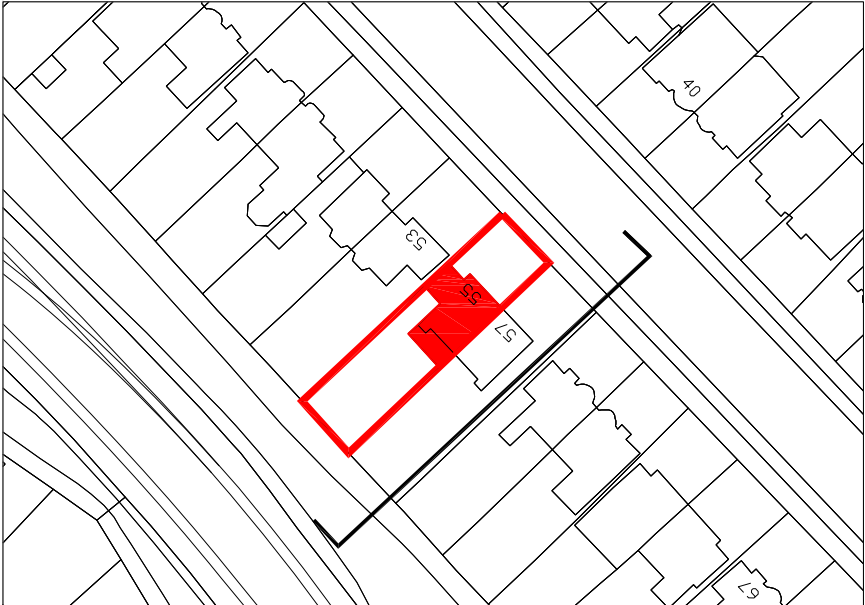

55 PRINCE GEORGE AVENUE
LONDON N14 4TL
DRAWING NO. 09

KEY PLAN

EXISTING SOUTH-EAST ELEVATION
Scale 1:100 at A3

SCALE BAR