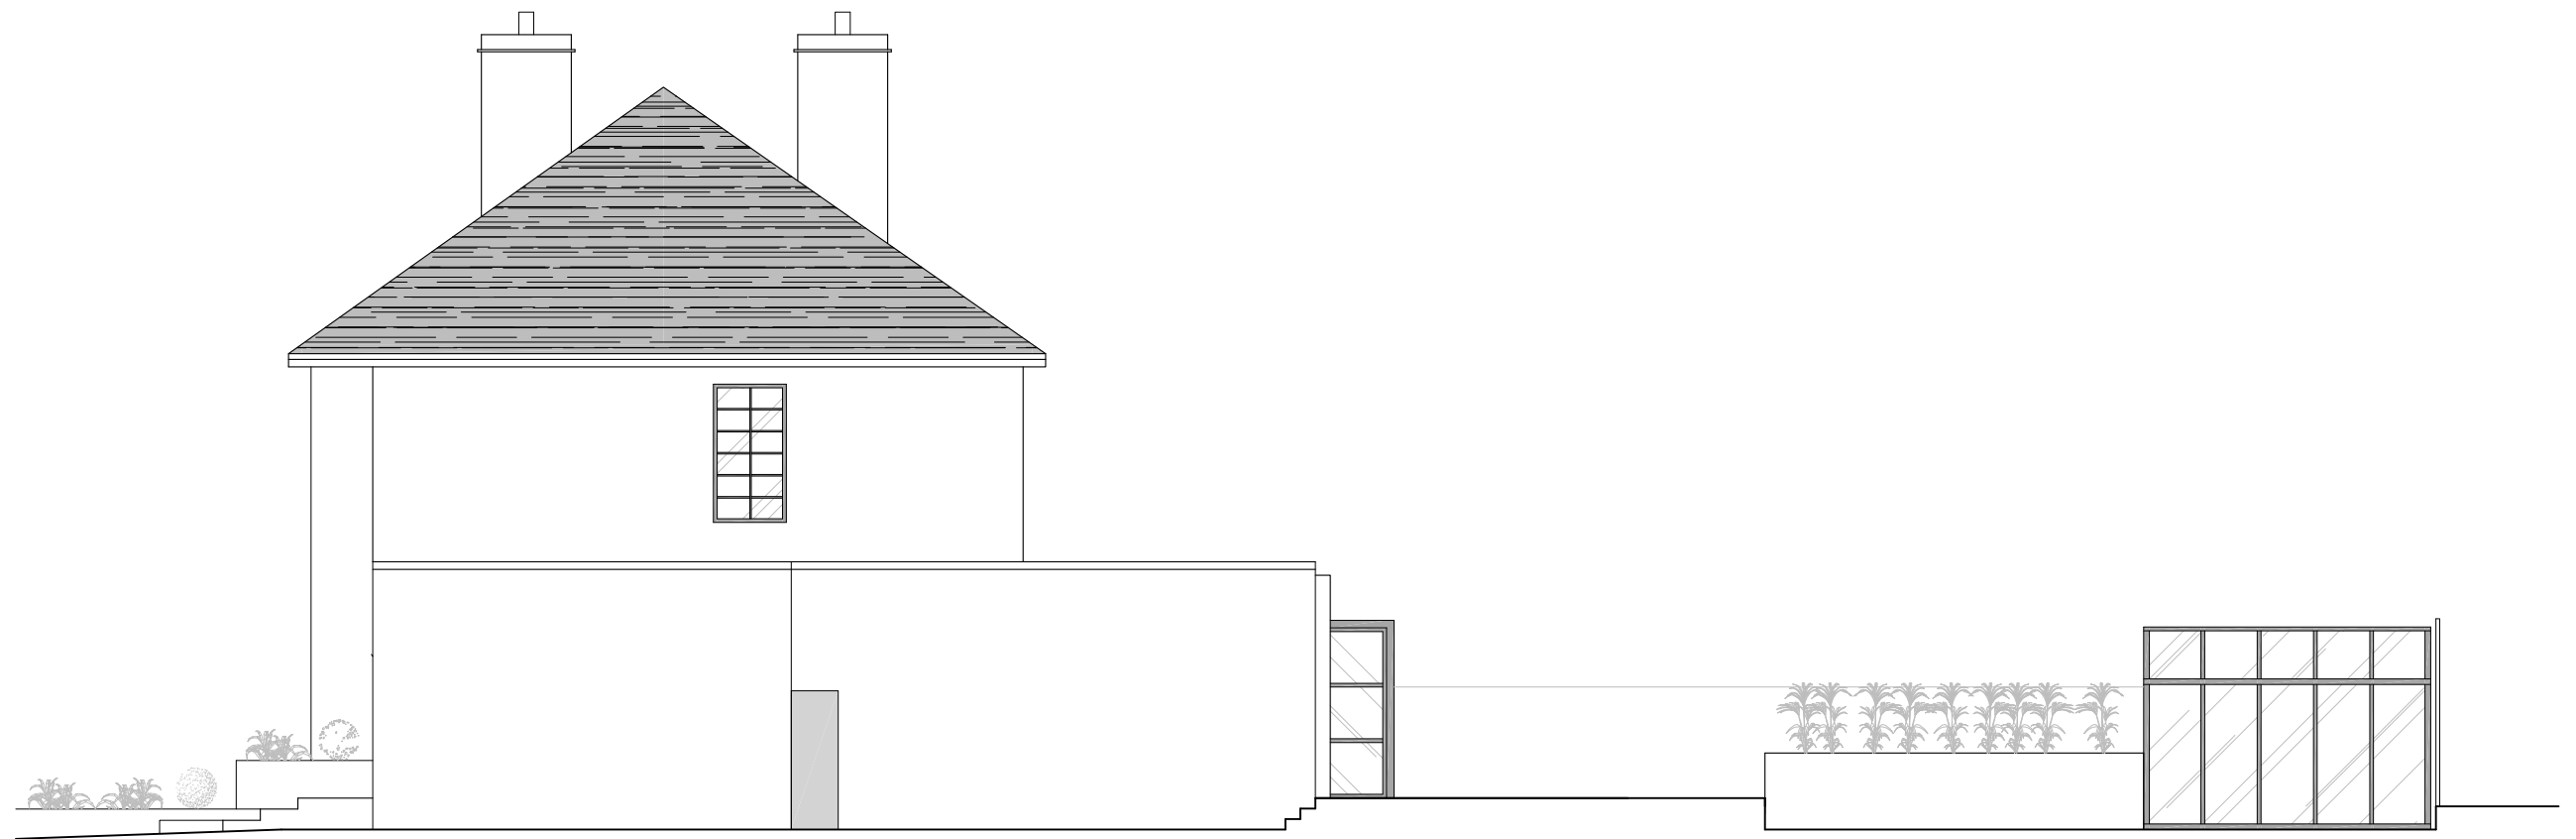

55 PRINCE GEORGE AVENUE  
LONDON N14 4TL  
DRAWING NO. 17

KEY PLAN

PROPOSED NORTH-WEST ELEVATION  
Scale 1:100 at A3

SCALE BAR