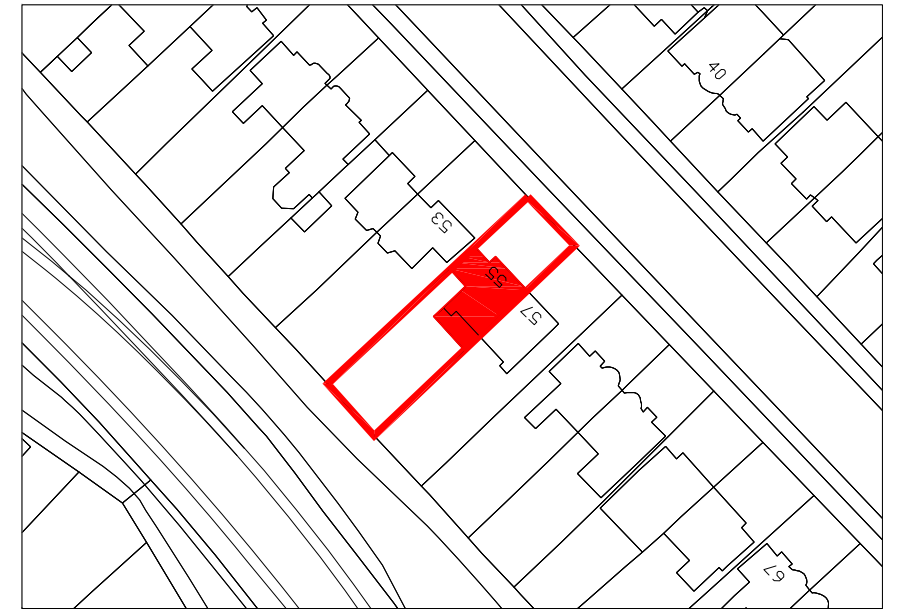

55 PRINCE GEORGE AVENUE  
LONDON N14 4TL  
DRAWING NO. 04

KEY PLAN

EXISTING FIRST FLOOR PLAN  
Scale 1:100 at A3

Scale Bar