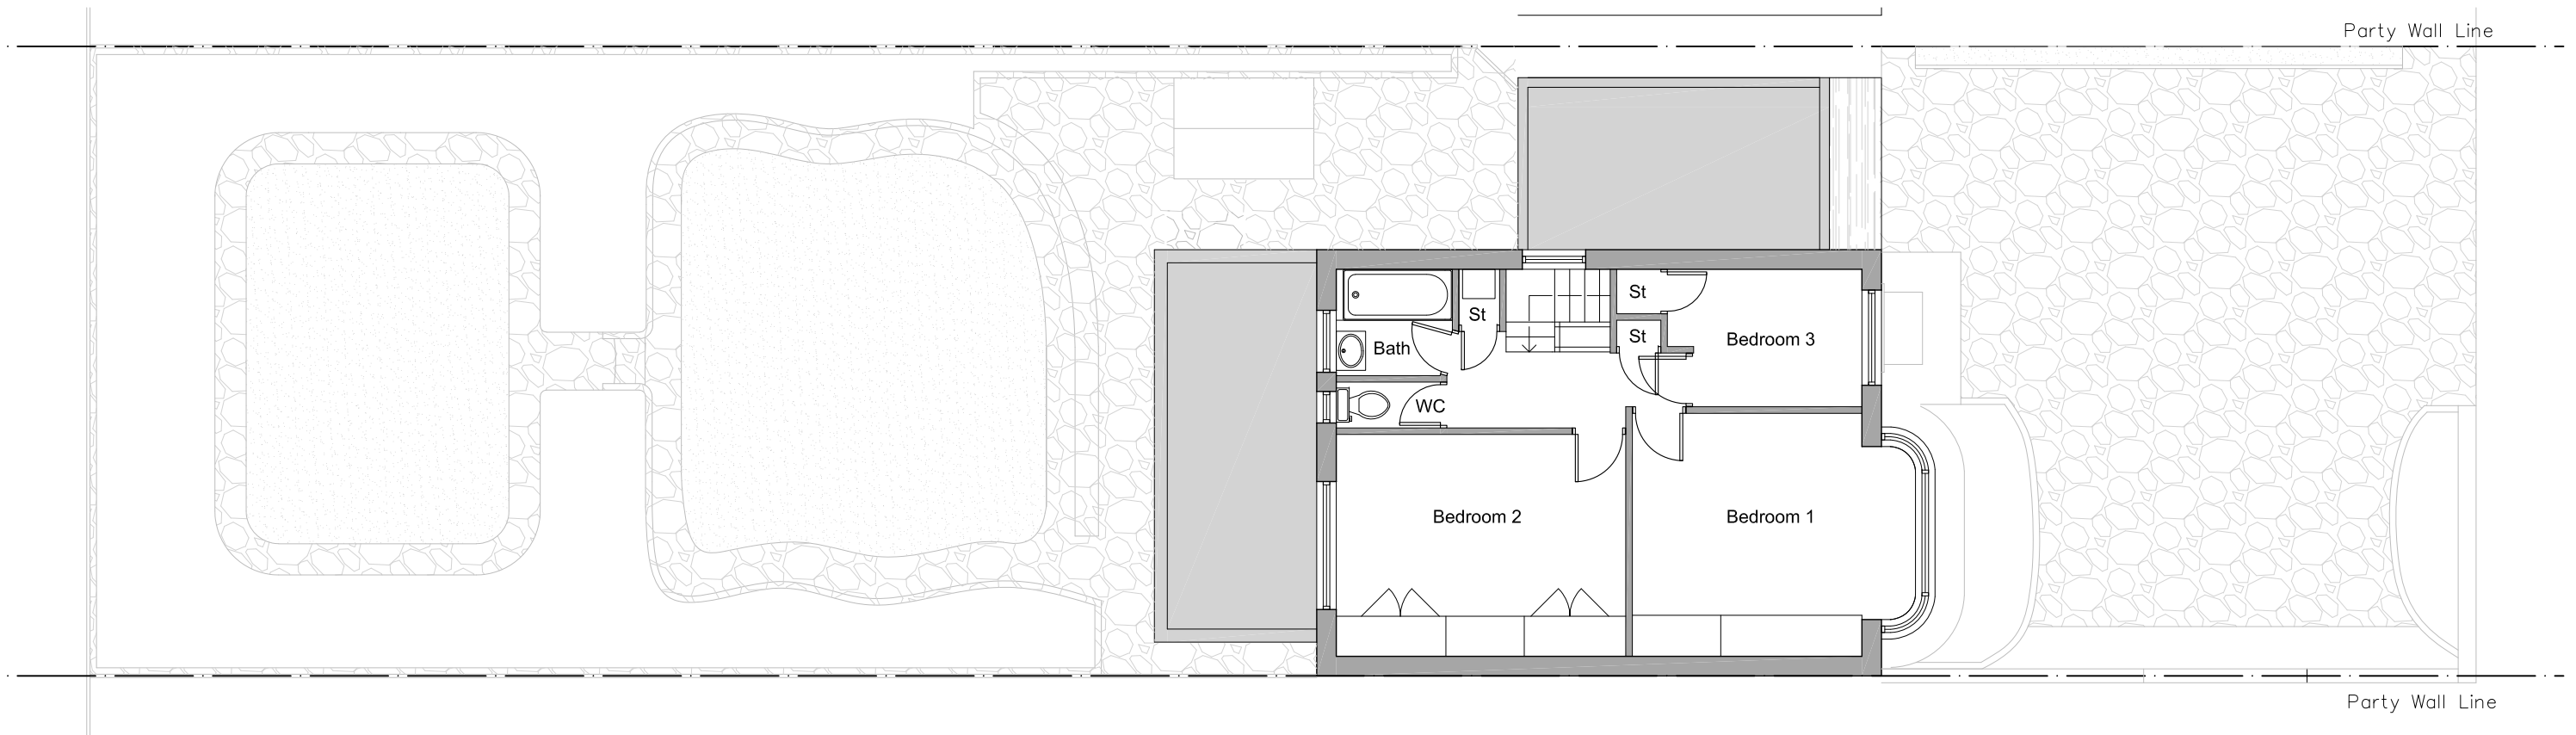

55 PRINCE GEORGE AVENUE  
LONDON N14 4TL  
DRAWING NO. 04

KEY PLAN

EXISTING FIRST FLOOR PLAN  
Scale 1:100 at A3

Scale Bar