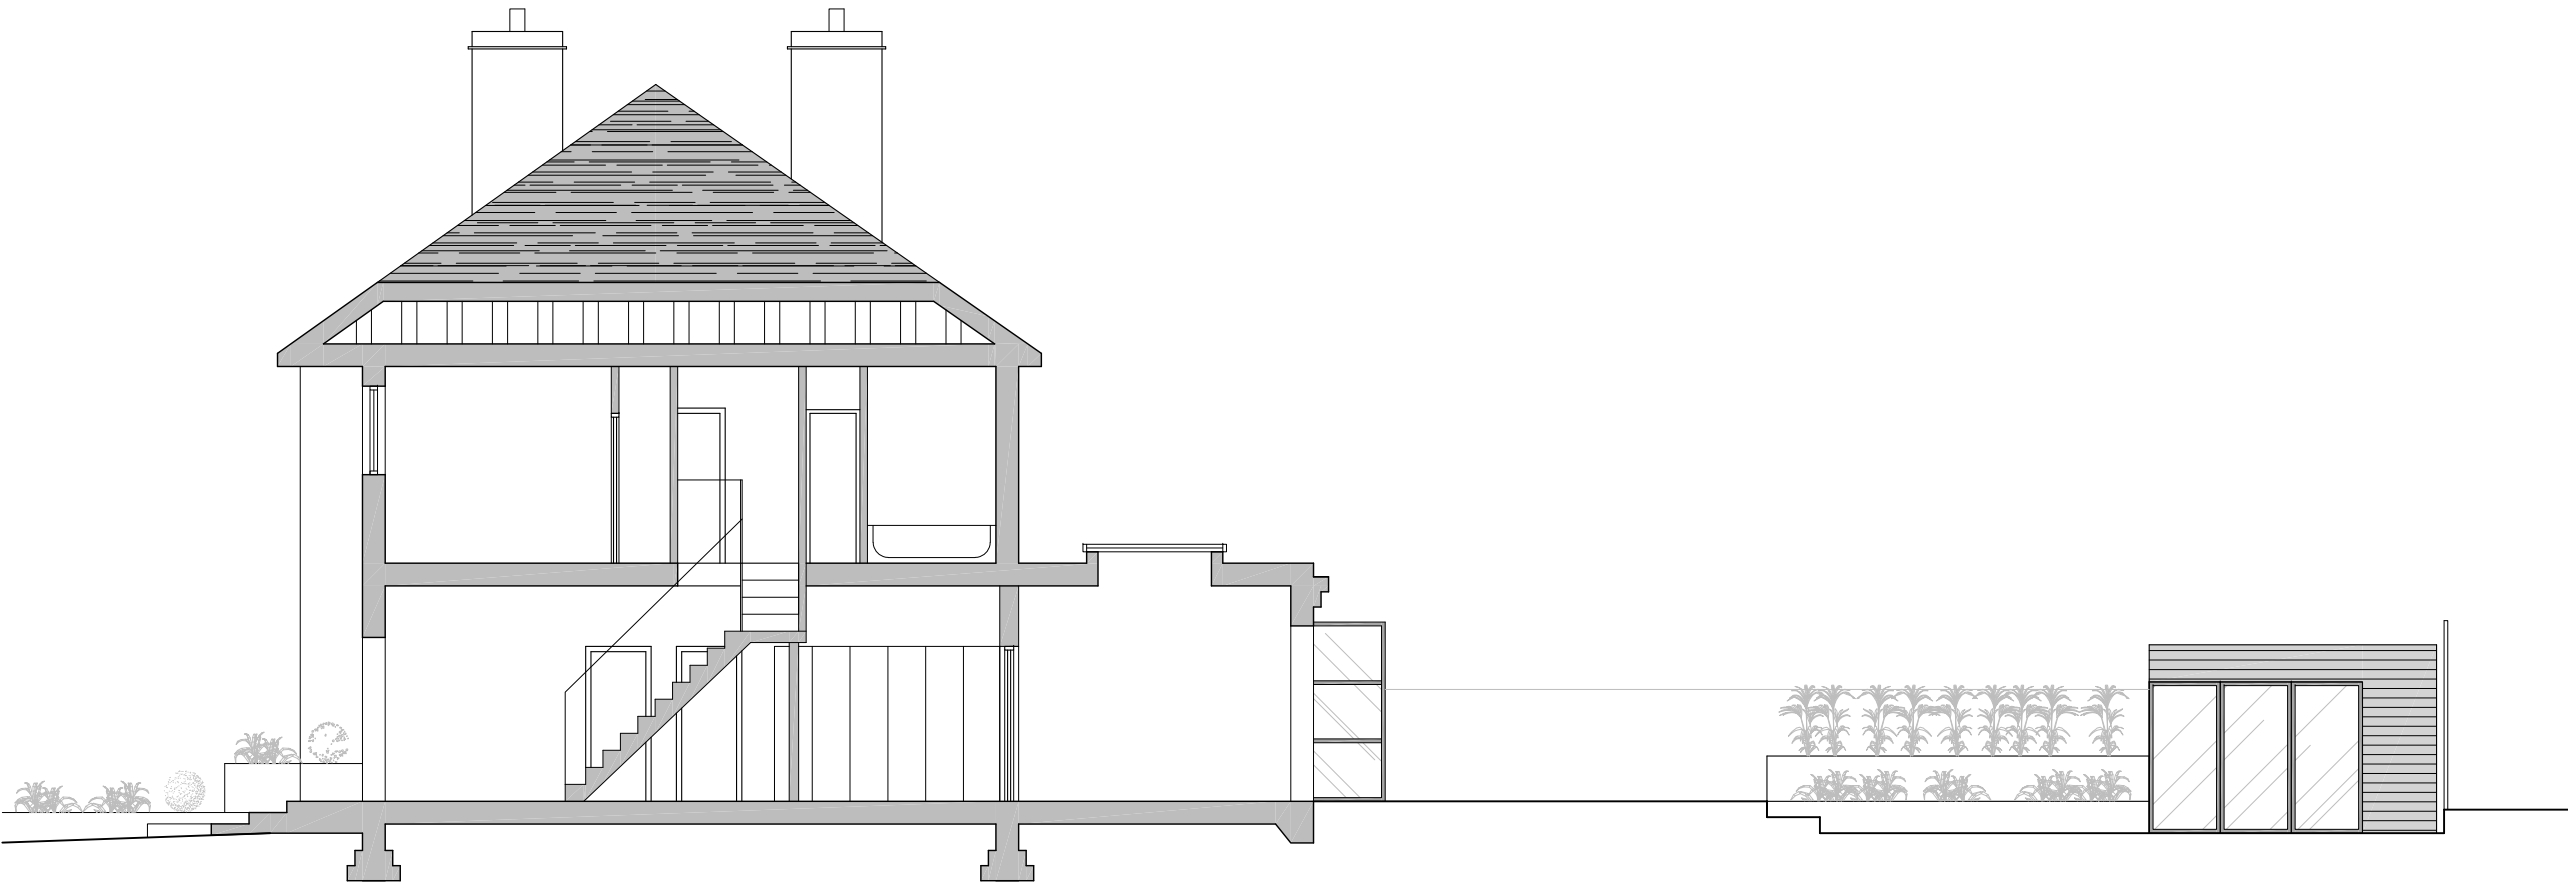

55 PRINCE GEORGE AVENUE  
LONDON N14 4TL  
DRAWING NO. 20

KEY PLAN

PROPOSED SECTION A-A  
Scale 1:100 at A3

SCALE BAR