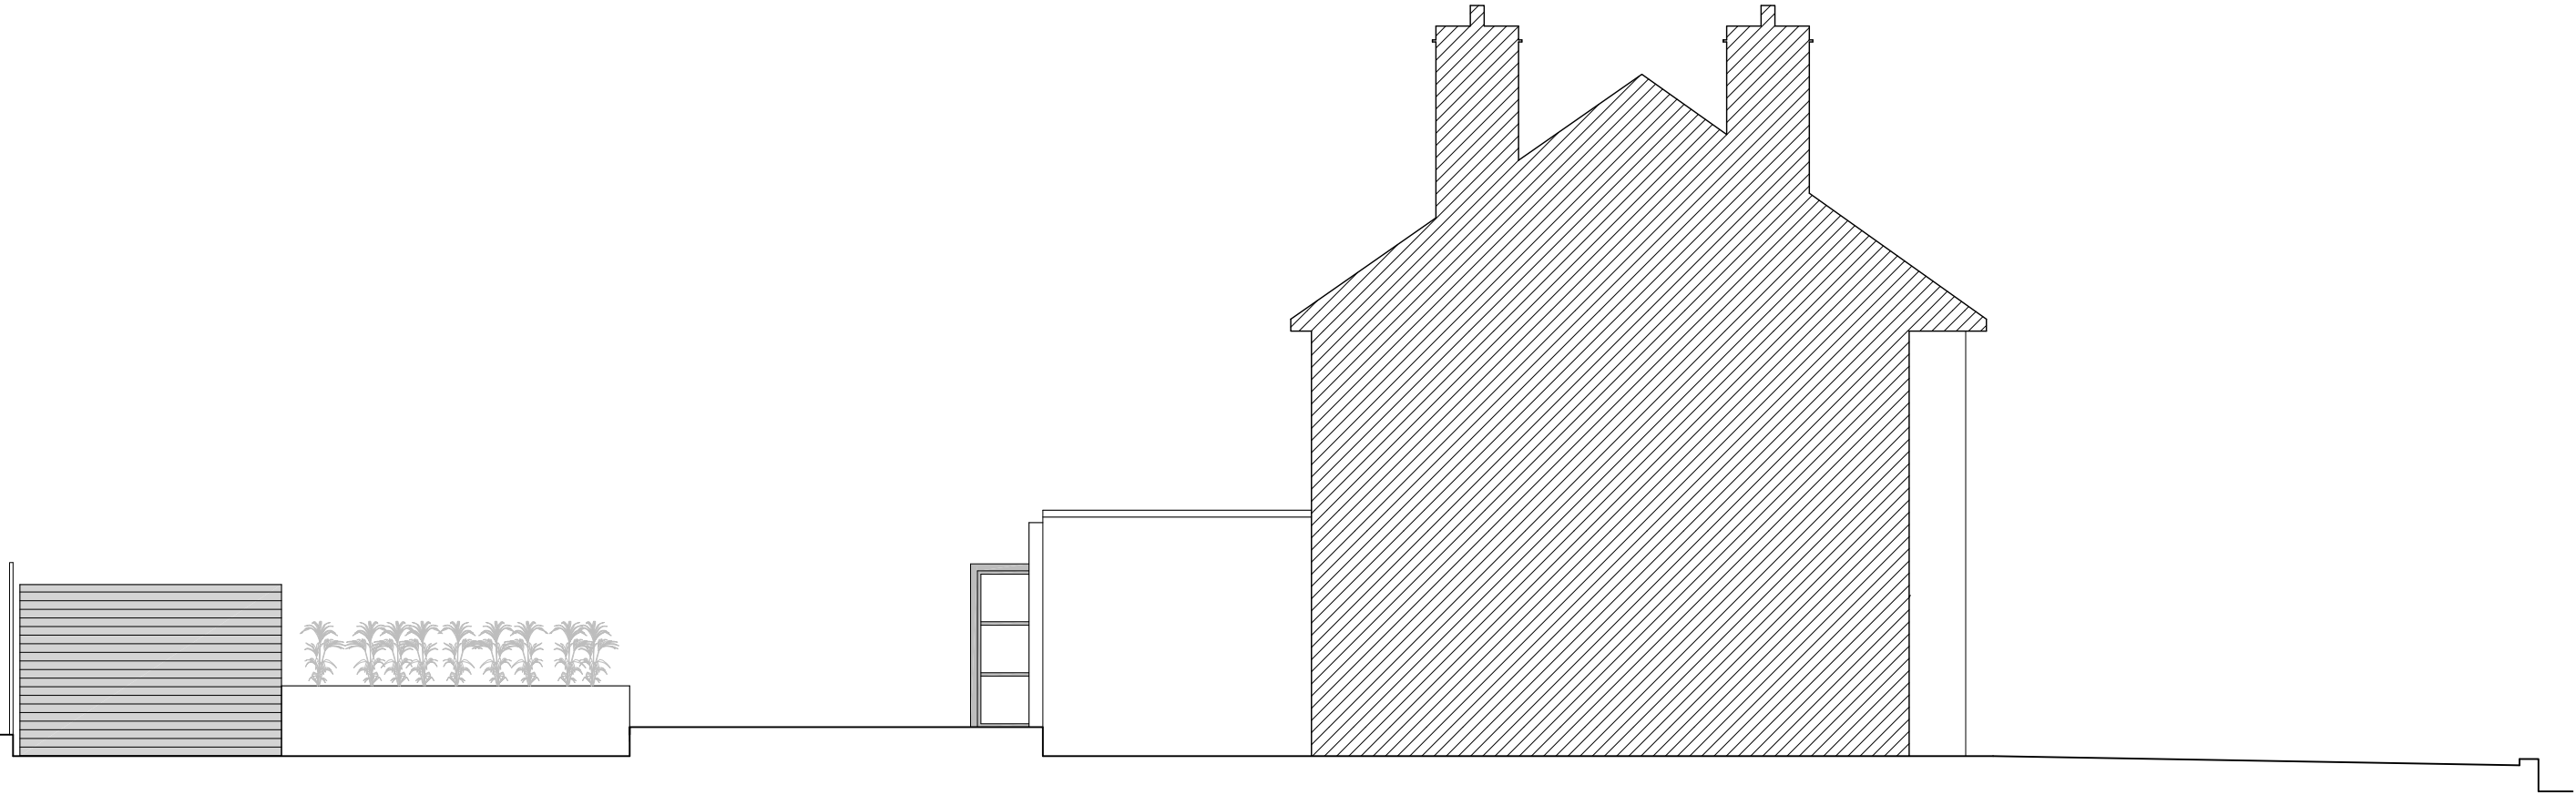

55 PRINCE GEORGE AVENUE
LONDON N14 4TL
DRAWING NO. 18

KEY PLAN

PROPOSED SOUTH-EAST ELEVATION
Scale 1:100 at A3

SCALE BAR