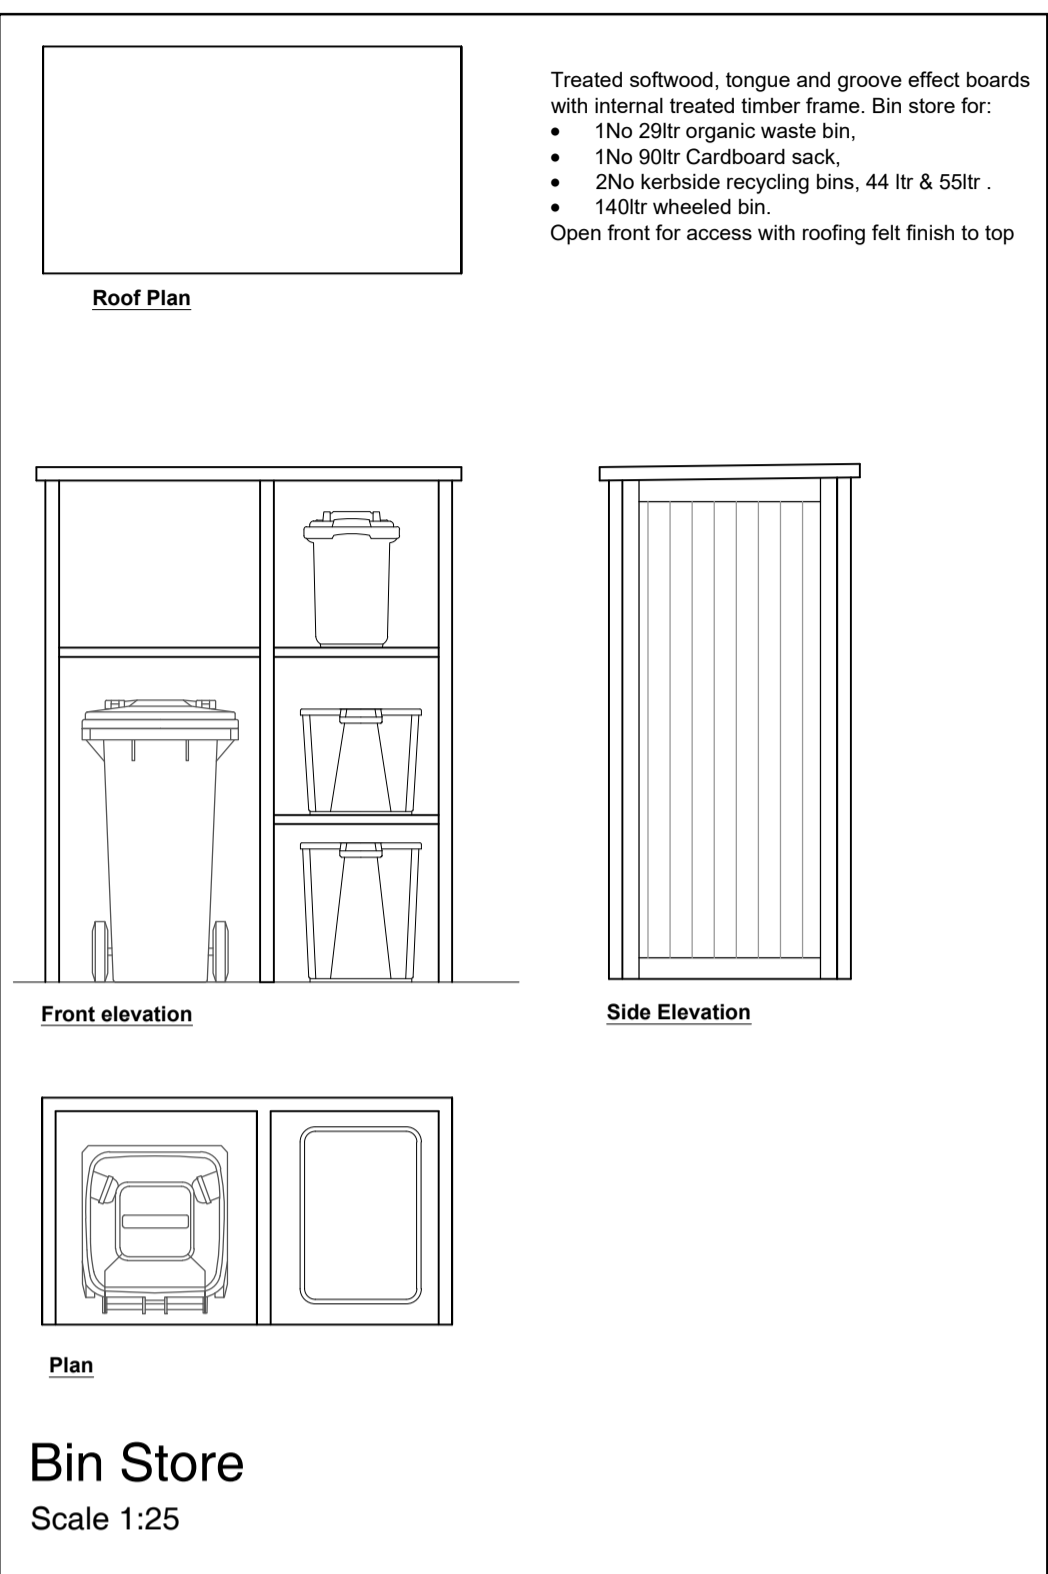

Existing Site Plan

Proposed Site Plan

PROJECT:
35 Knighton Rd

TITLE:
Existing and Proposed Block Plans

SCALE: 1:200 @ A1 **DATE:** Jan 2024 **DRAWN BY:** ams

DRAWING NUMBER: 4207.PL.02 **REVISION:**