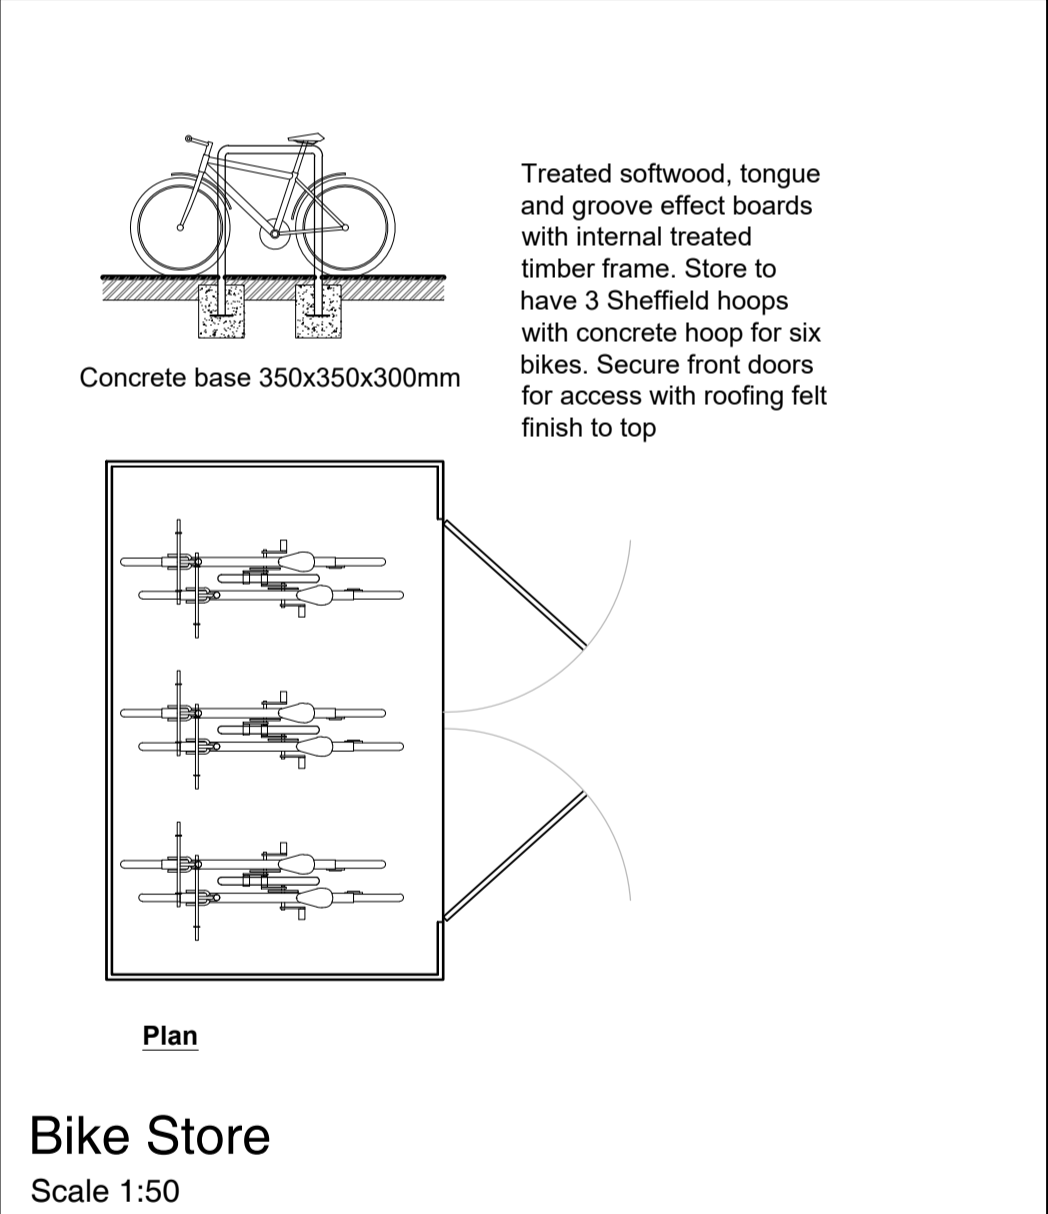

Existing Site Plan

Proposed Site Plan

PROJECT:
35 Knighton Rd

TITLE:
Existing and Proposed Block Plans

SCALE: 1:200 @ A1 **DATE:** Jan 2024 **DRAWN BY:** ams

DRAWING NUMBER: 4207.PL.02 **REVISION:**