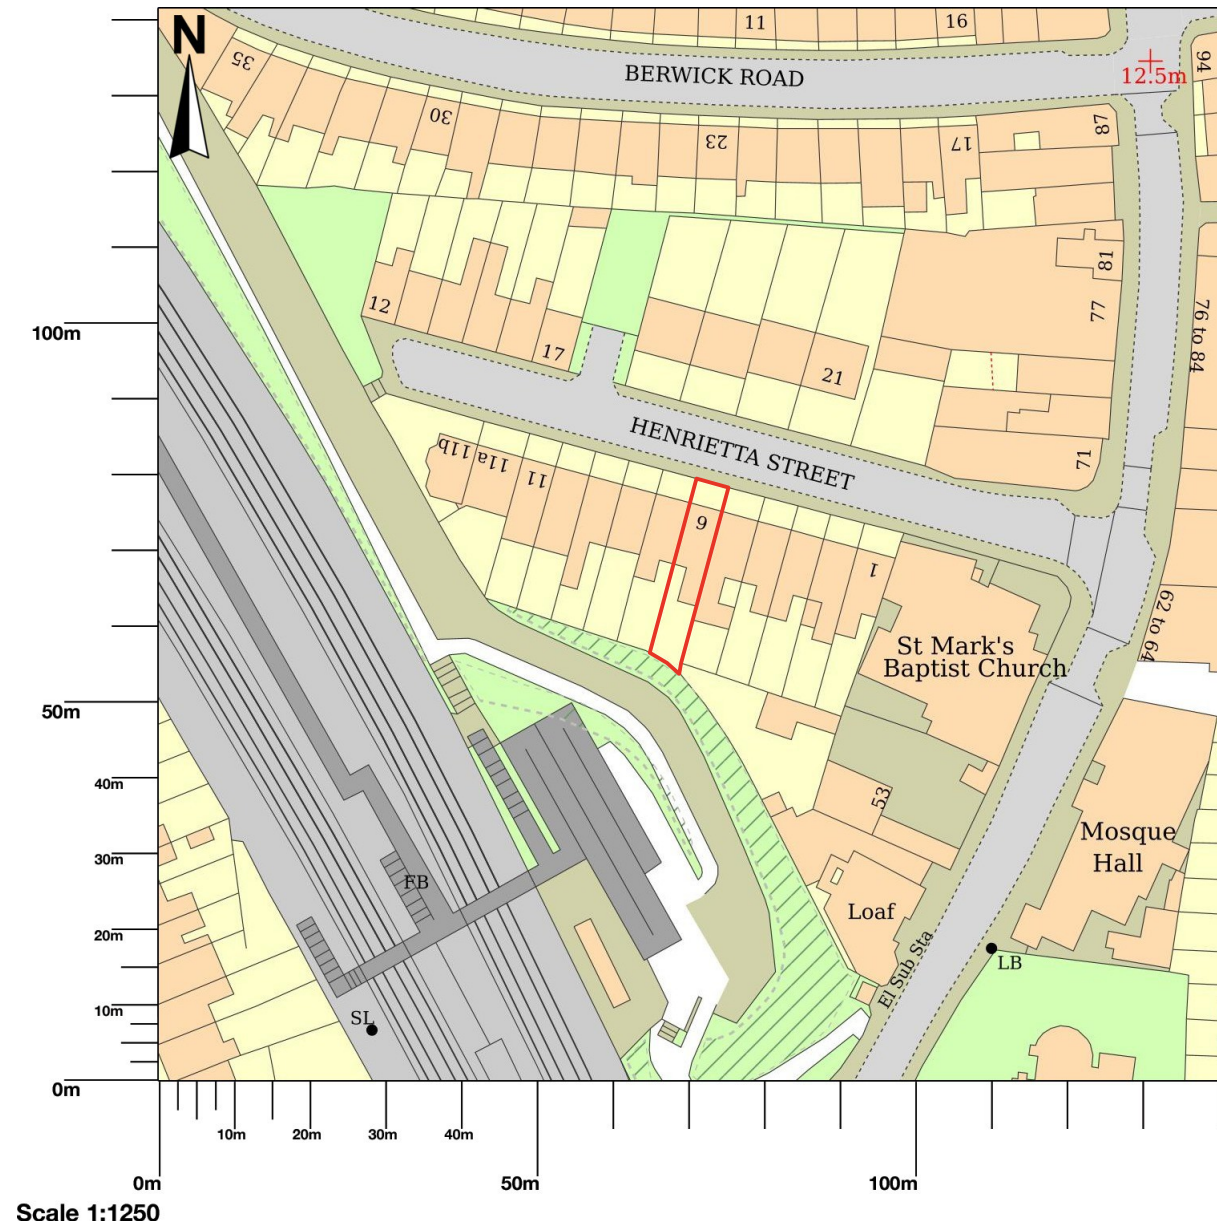

6 Henrietta Street, Easton, Bristol, BS5 6HU

This drawing is © Copyright

Dimensions are not to be scaled from this drawing

All Dimensions shown are for information only
Construction dimensions are to be checked on
and confirmed with the architect

NOTES:

Rev:	Date:	Drawn:	Auth:	Details:
------	-------	--------	-------	----------

LOCATION PLAN

Project: 6 Henrietta Street
Client: Hellie and Stu

Title: Proposed location plan
Date: January 2024
Number: 15-2022/6HS/400 Rev: 1
Scale: 1:1250@A3
Drawn: NL
Auth:

SITE PLAN