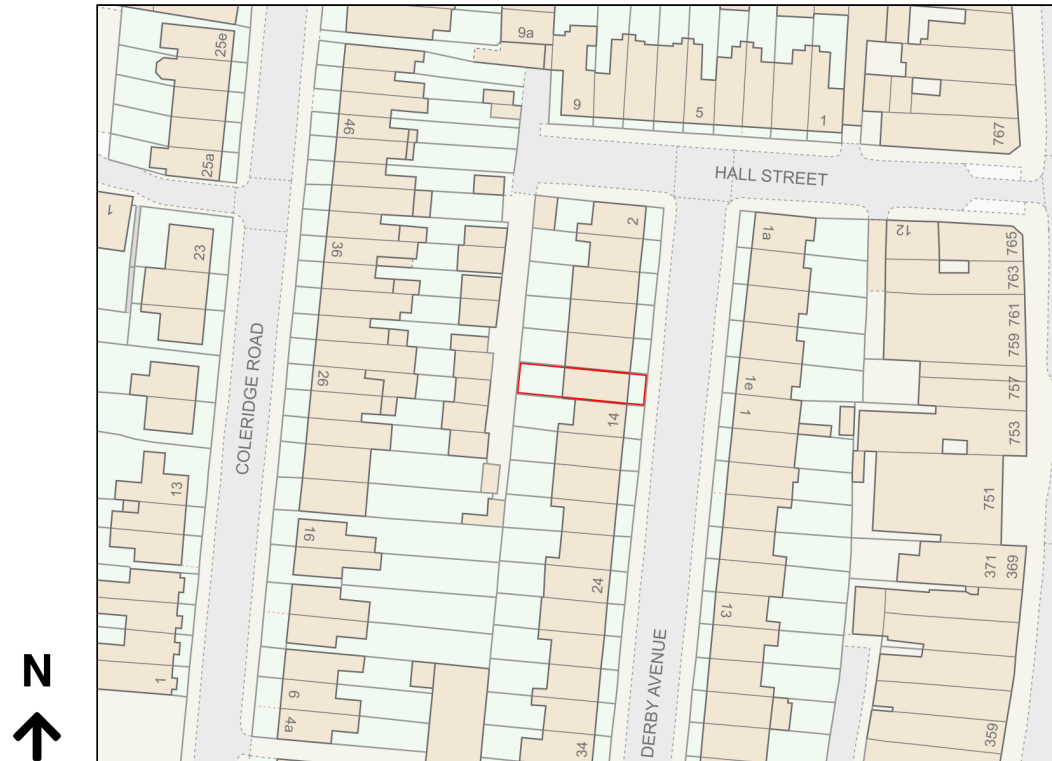

Location Plan

Site Address: 12, Derby Avenue, North Finchley, London, N12 8DD

Date Produced: 08-Jan-2024

Scale: 1:1250 @A4

Planning Portal Reference: PP-12711258v1