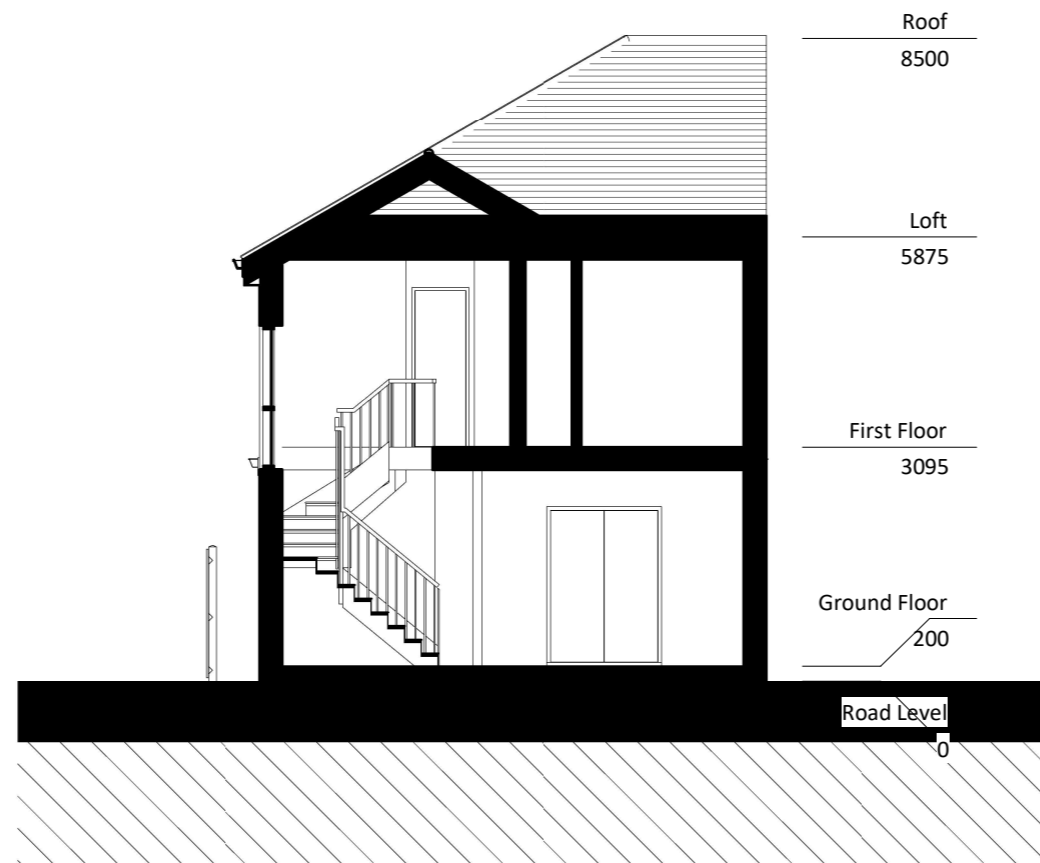

SECTION AA

SECTION BB

GENERAL NOTES:
 ONLY SCALE OF DRAWINGS FOR PLANNING PURPOSES
 ALL DIMENSIONS ARE TO BE CHECKED ON SITE. INCONSISTENCIES ARE TO BE REPORTED TO DIMENSIONS IMMEDIATELY.
 COPYRIGHT OF PLANNING DIMENSIONS LTD

PROJECT TITLE
 7 Russell Gardens NW11 9NJ

CLIENT PROJECT NO
 - -

DRAWING TITLE SCALE (@ A3)
 Proposed Section AA and BB 1 : 100

DRAWING NUMBER REV
 PR - S001 -

Date Drawn by
 05/01/2024 Sanjay

info@pdimensions.co.uk
 www.pdimensions.co.uk
 0208 076 9300
 Unit 7
 Hawthorn Business Park
 165 Granville Road
 NW2 2AZ
 London