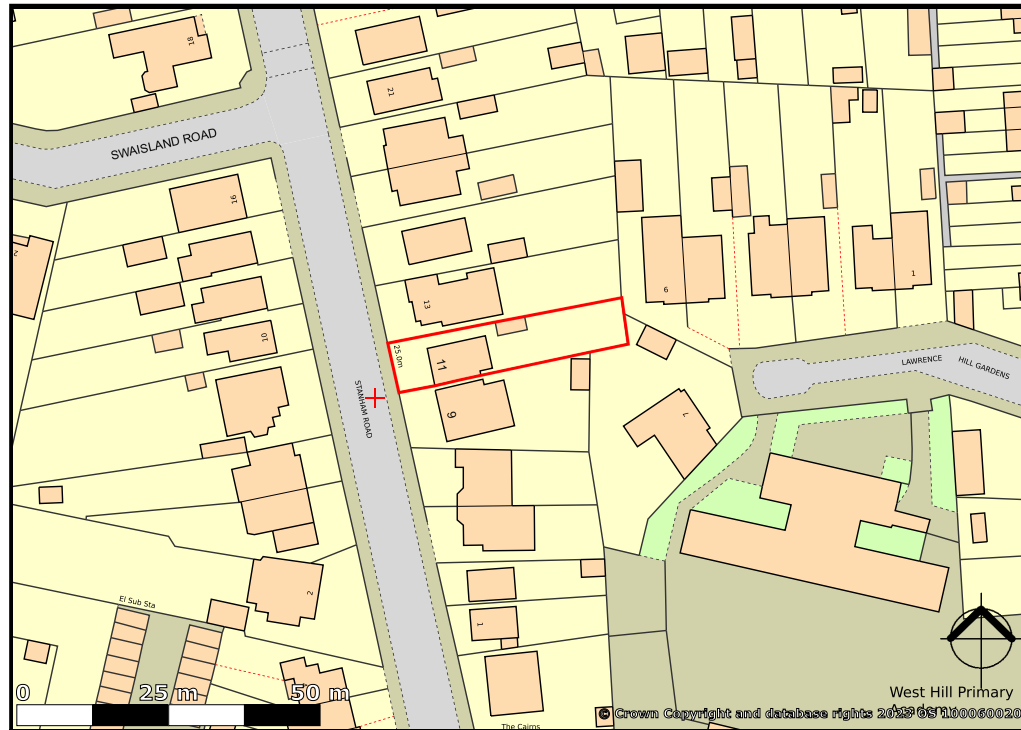

11 Stanham Road, Dartford, DA1 3AW

created on **edozo**

Plotted Scale - 1:1,250