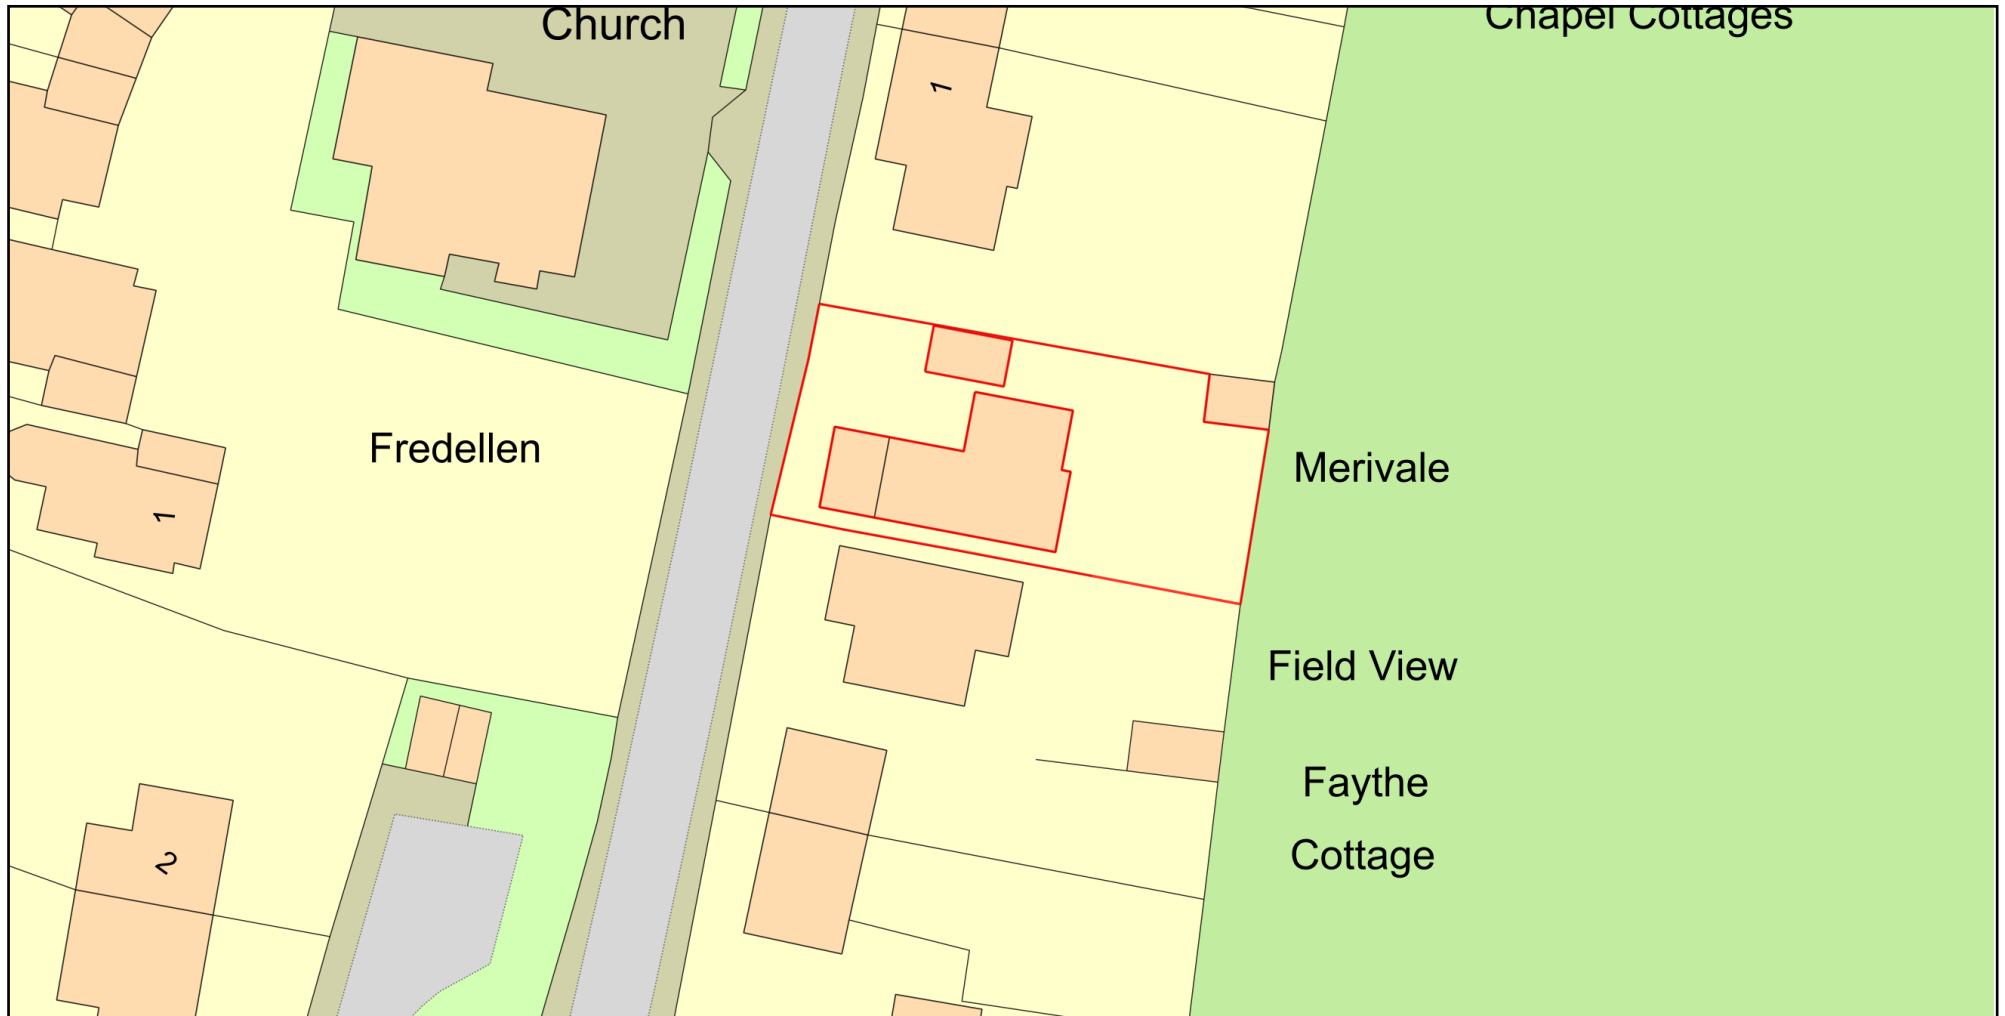

# Merivale Block Plan

Plan Produced for: Nina Livermore

Date Produced: 15 Dec 2023

Plan Reference Number: TQRQM23349152812017

Scale: 1:500 @ A4

© Crown copyright and database rights 2023 OS 100042766