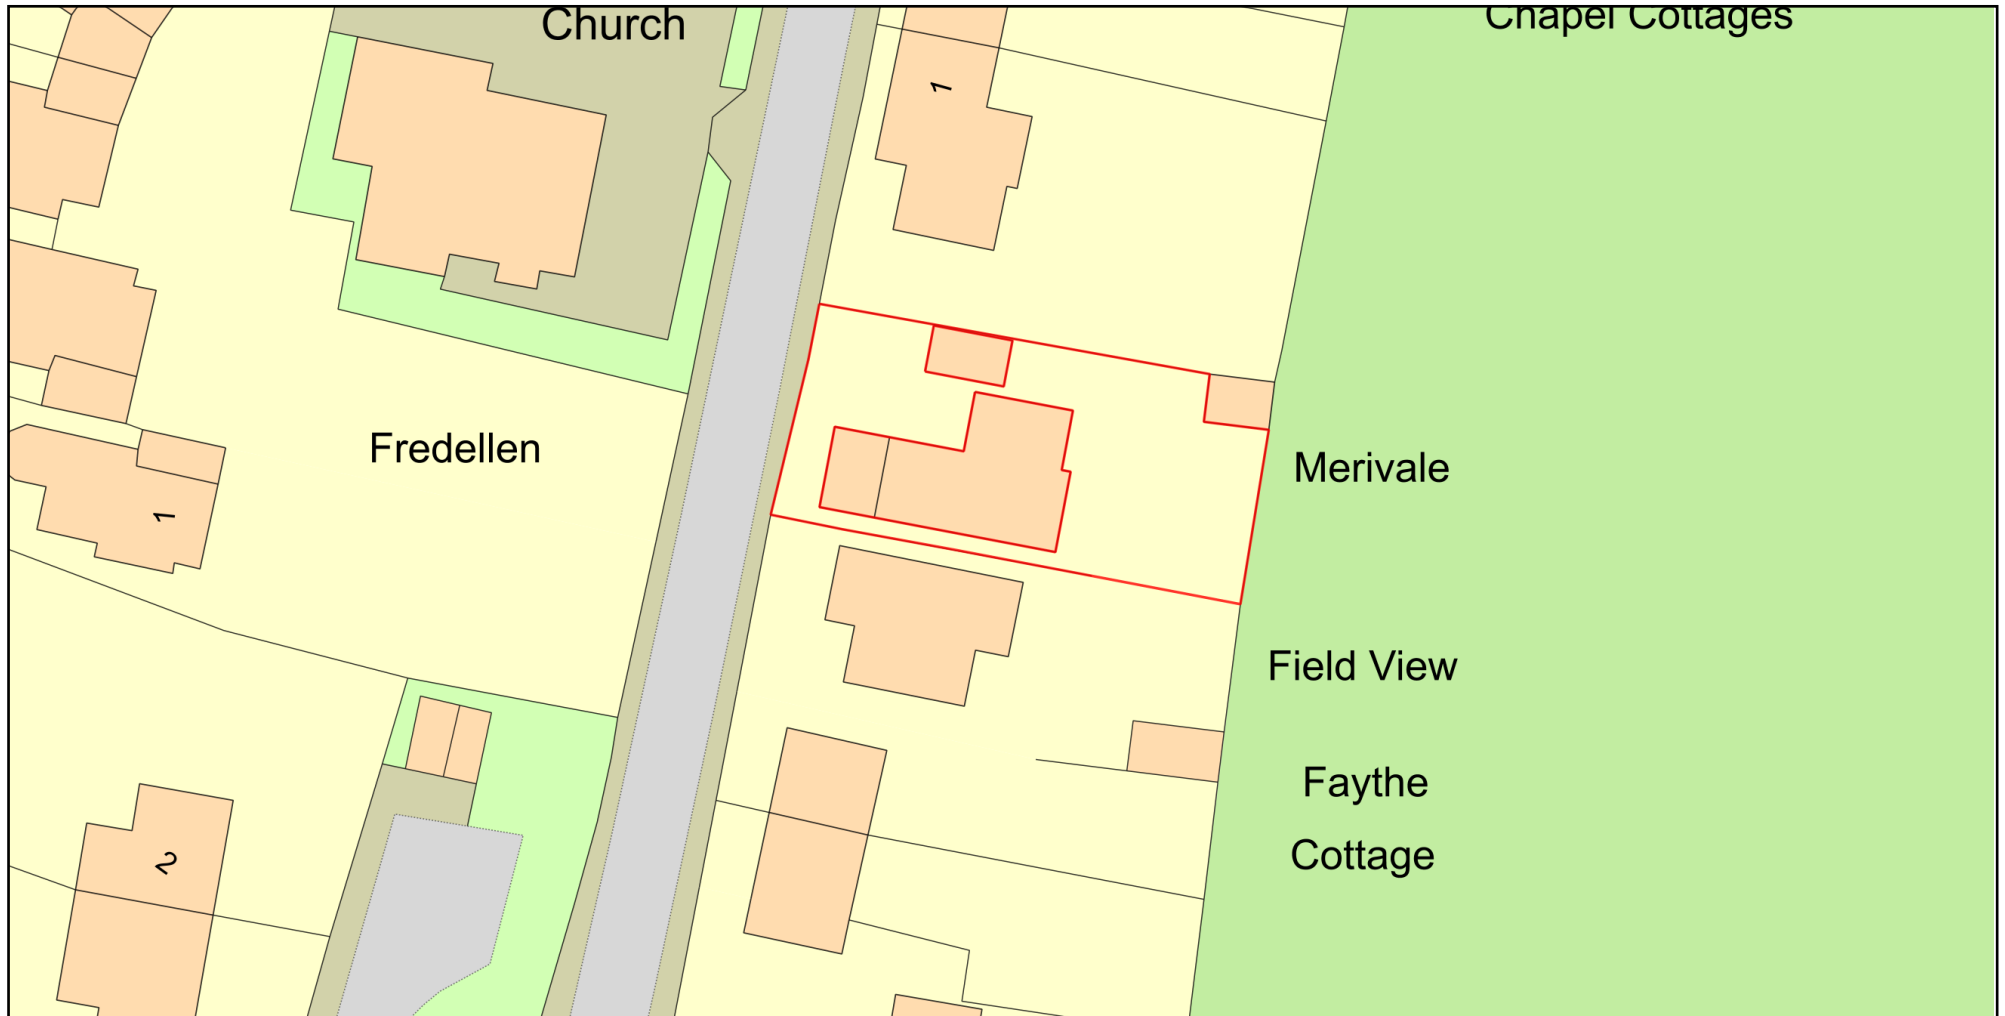

Merivale Block Plan

Plan Produced for: Nina Livermore

Date Produced: 15 Dec 2023

Plan Reference Number: TQRQM23349152812017

Scale: 1:500 @ A4