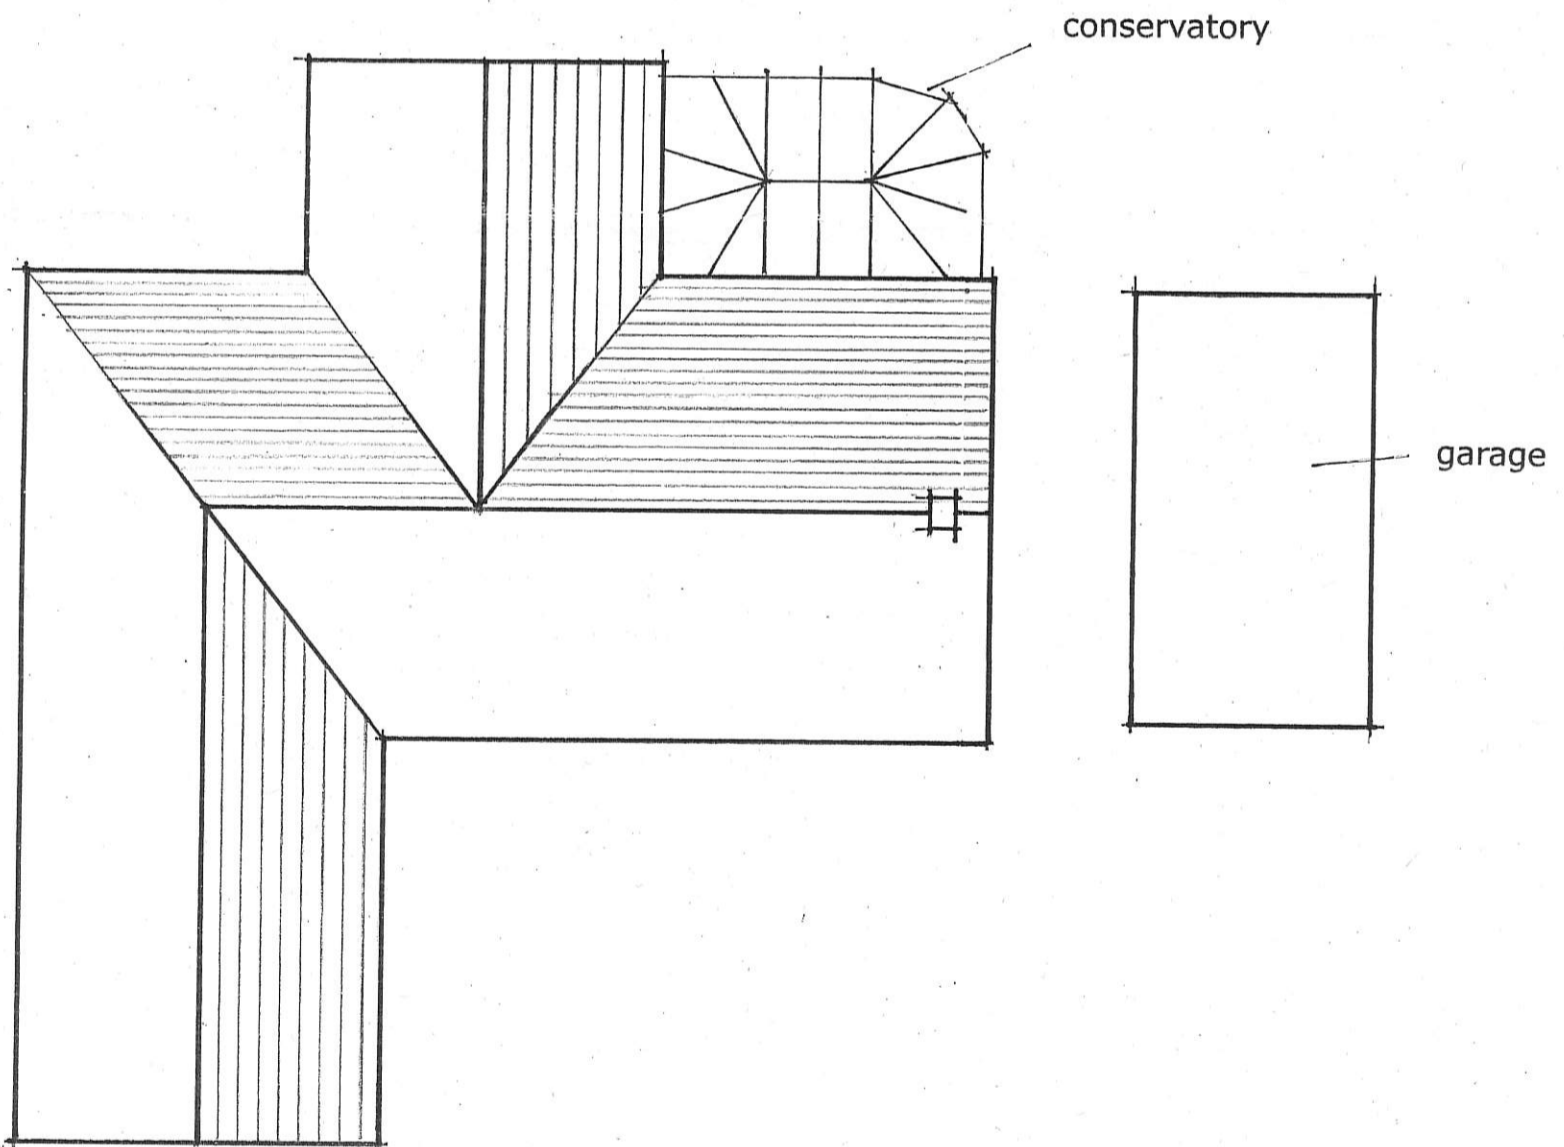

roof light above dining area

Roof Plan (Proposed)

Roof Plan (Existing)

1:100 0 2 4 6 8 10M

Roof Plans - Existing & Proposed
Proposed Extensions and Alterations at
35 Molescroft Park, Beverley, East Yorks for
Alan & Nicola Hill
Scale 1:100
Drg No. 8/1