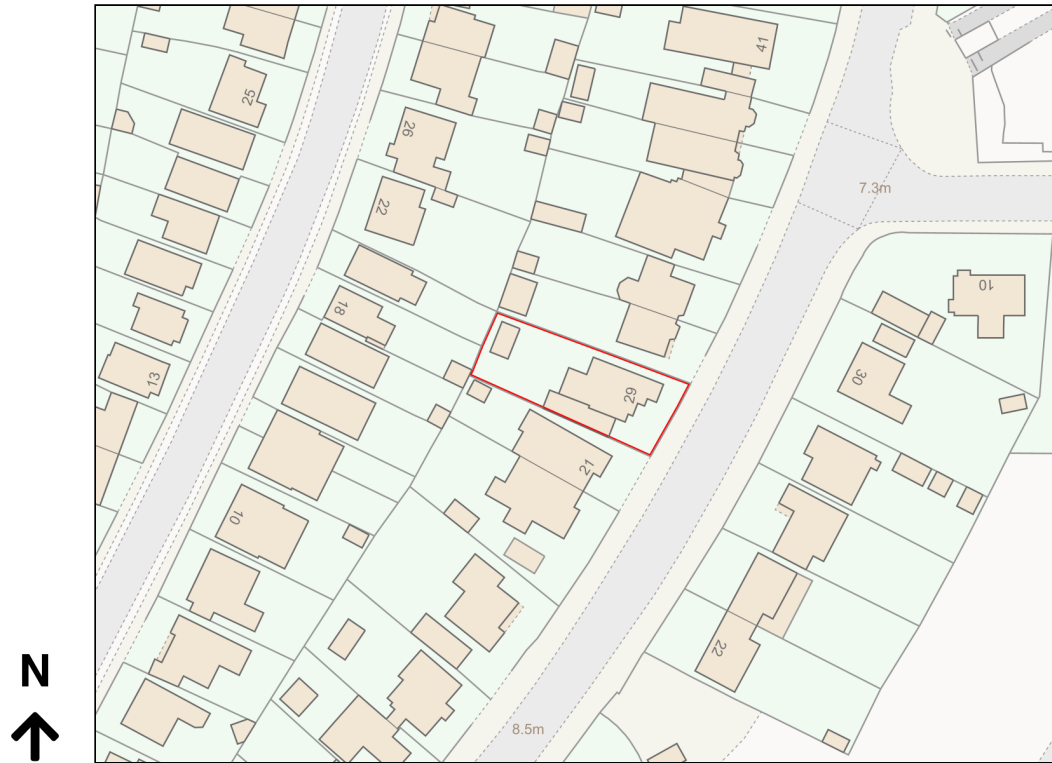

Location Plan

Site Address: 29, Station Road, Herne Bay, CT6 5QJ

Date Produced: 05-Jan-2024

Scale: 1:1250 @A4

Planning Portal Reference: PP-12709334v1