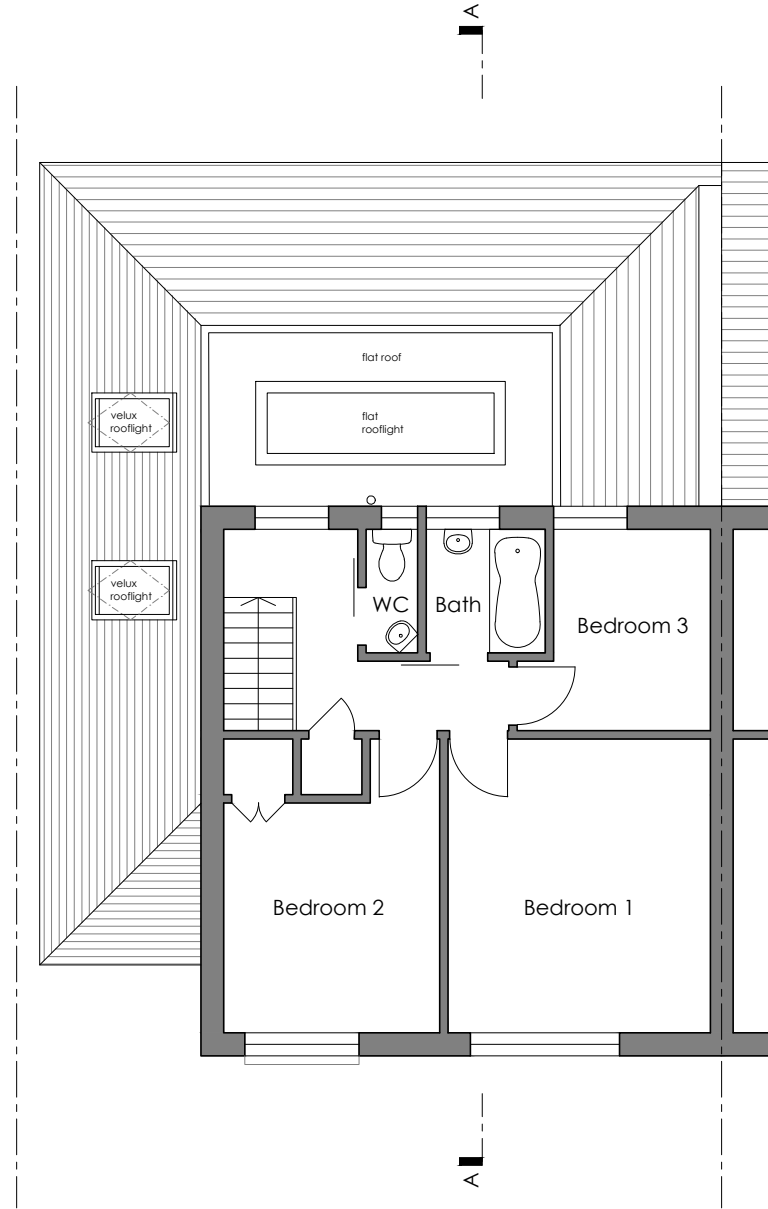

Ground Floor Plan

First Floor Plan

Roof Plan

Key

New constructions

Demolitions

Scale bar (1:100)

A Section added 07.01.2024

CLIENT

Kshitiz Pun

PROJECT

145 Devonshire Avenue,
Woking,
GU21 5QB

DRAWING TITLE

Plans
As Proposed

SCALE 1:100 @ A3

DATE November 2023

JOB / DRAWING No.

2204 [PL] 02

REV.

A