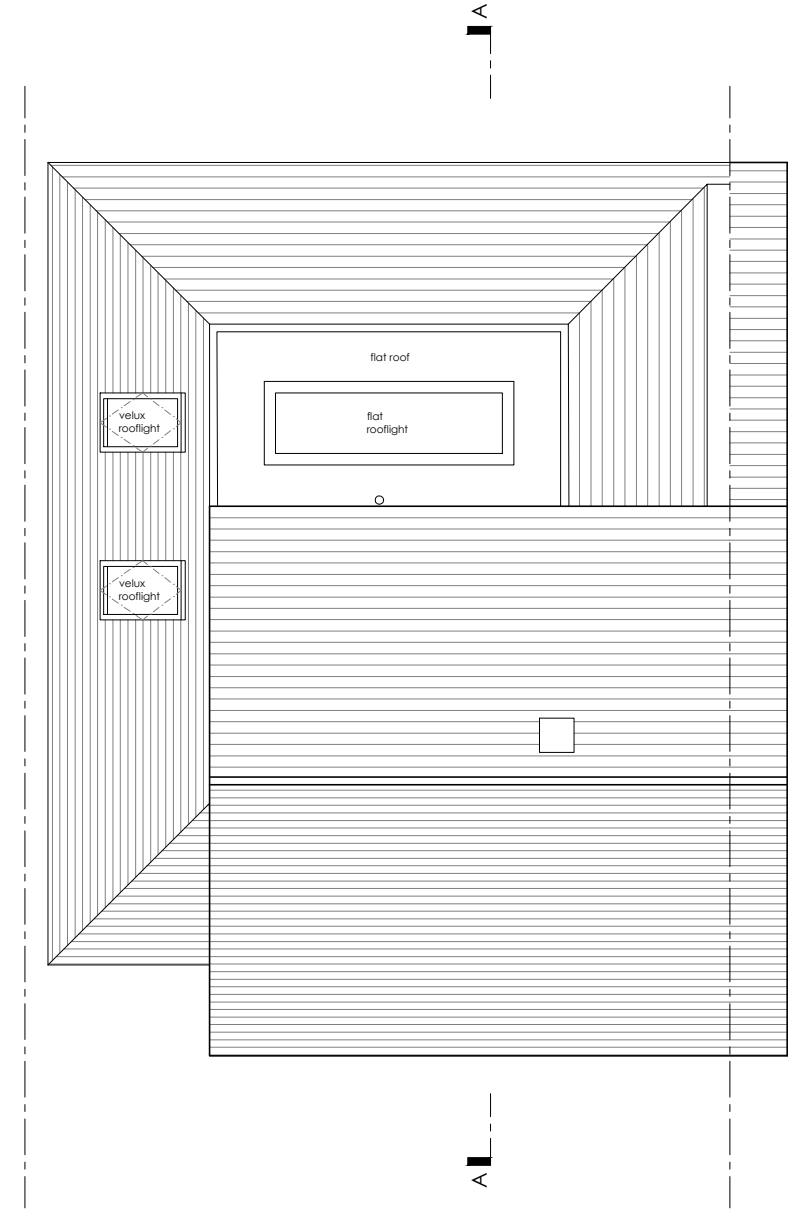

Ground Floor Plan

First Floor Plan

Roof Plan

Key

New constructions

Demolitions

Scale bar (1:100)

A Section added 07.01.2024

CLIENT

Kshitiz Pun

PROJECT

145 Devonshire Avenue,
Woking,
GU21 5QB

DRAWING TITLE

Plans
As Proposed

SCALE 1:100 @ A3

DATE November 2023

JOB / DRAWING No.

2204 [PL] 02

REV.

A