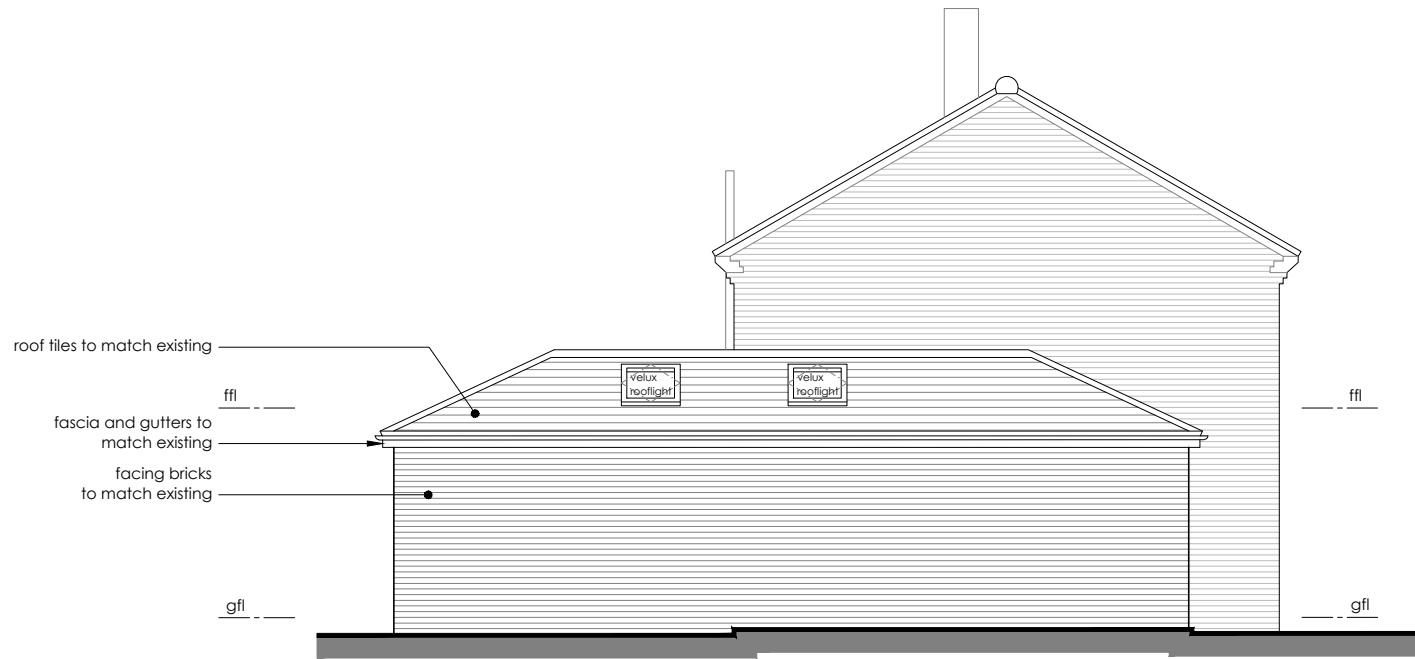

Front Elevation (South-East)

Side Elevation (South-West)

Rear Elevation (North-West)

Proposed Section A-A

A Section added 07.01.2024

CLIENT  
Kshitiz Pun

PROJECT  
145 Devonshire Avenue,  
Woking,  
GU21 5QB

DRAWING TITLE  
Elevations and Section A-A  
As Proposed

SCALE 1:100 @ A3

DATE November 2023

JOB / DRAWING No. 2204 [PL] 03 REV. A