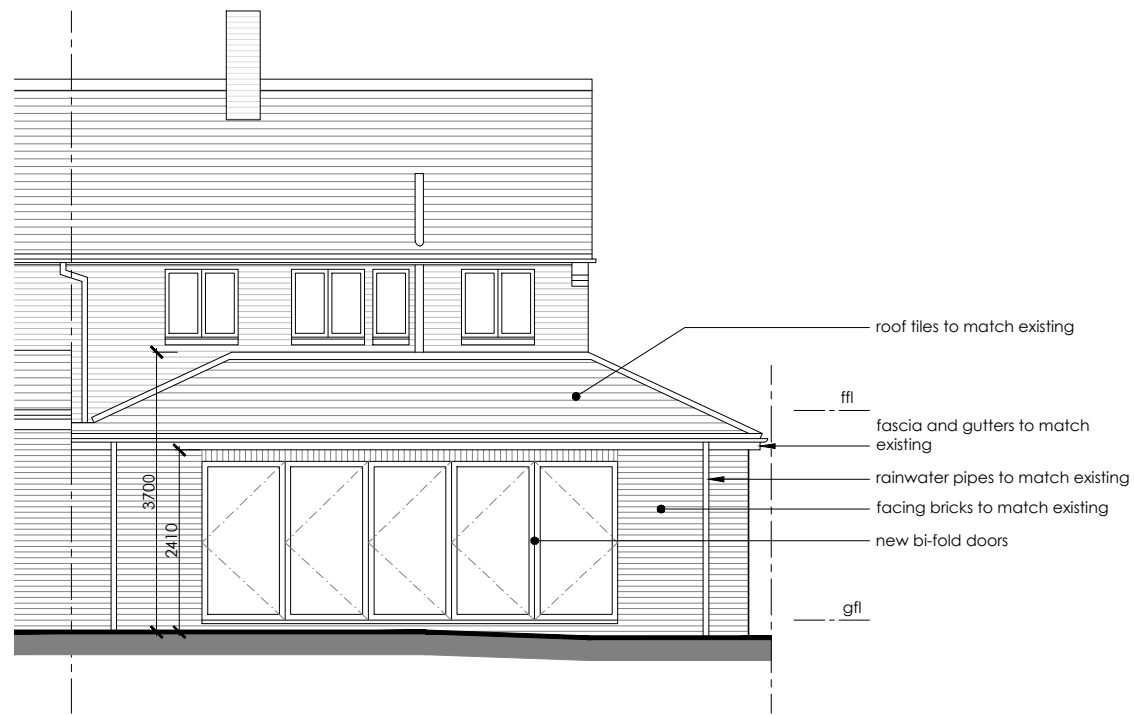

Front Elevation (South-East)

Side Elevation (South-West)

Rear Elevation (North-West)

Proposed Section A-A

A Section added 07.01.2024

CLIENT  
Kshitiz Pun

PROJECT  
145 Devonshire Avenue,  
Woking,  
GU21 5QB

DRAWING TITLE  
Elevations and Section A-A  
As Proposed

SCALE 1:100 @ A3

DATE November 2023

JOB / DRAWING No. 2204 [PL] 03 REV. A