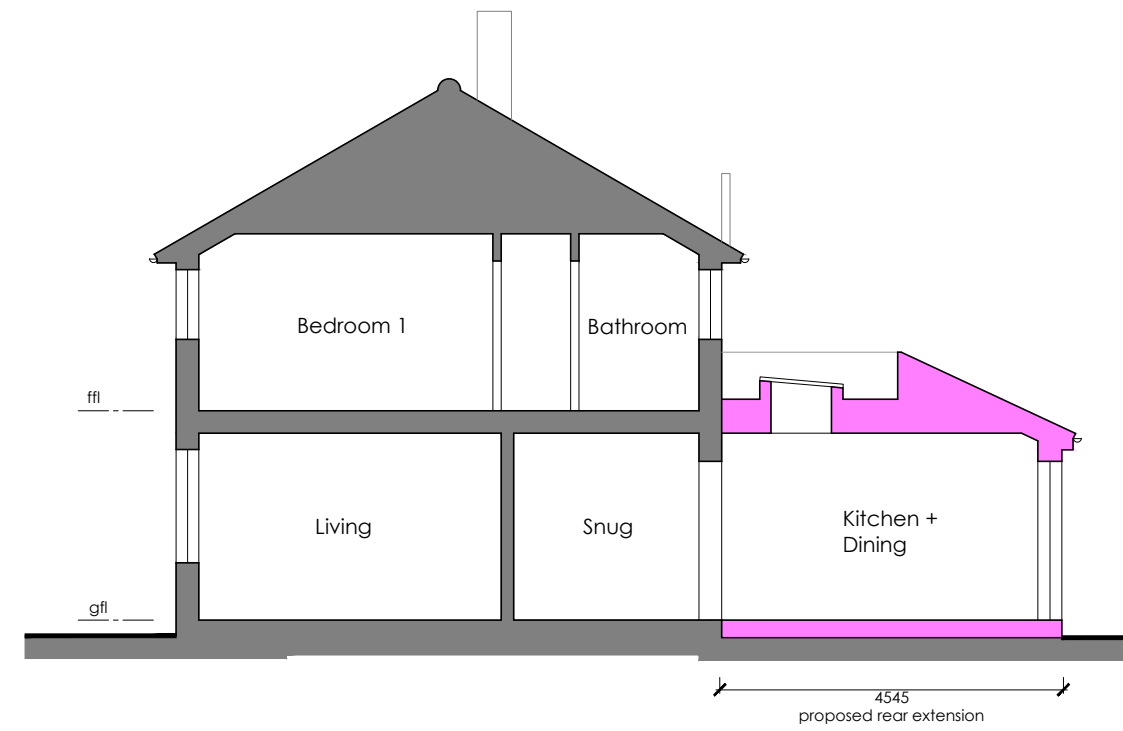

Front Elevation (South-East)

Side Elevation (South-West)

Rear Elevation (North-West)

Proposed Section A-A

A Section added 07.01.2024

CLIENT  
Kshitiz Pun

PROJECT  
145 Devonshire Avenue,  
Woking,  
GU21 5QB

DRAWING TITLE  
Elevations and Section A-A  
As Proposed

SCALE 1:100 @ A3

DATE November 2023

JOB / DRAWING No. 2204 [PL] 03 REV. A