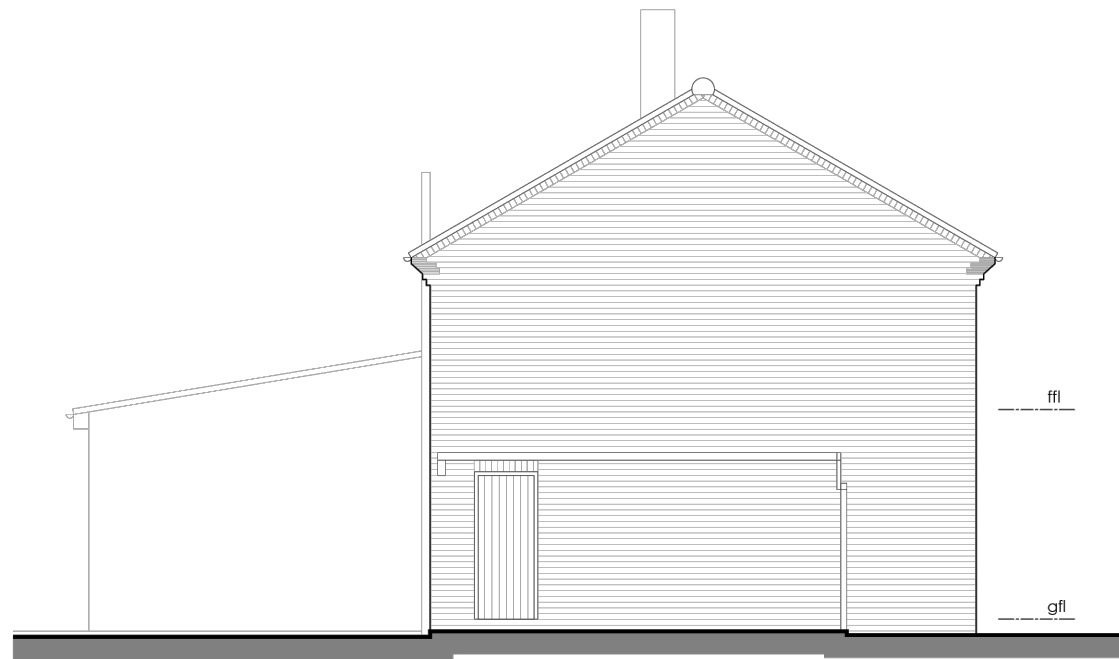

Front Elevation (South-East)

Rear Elevation (North-West)

Side Elevation (South-West)

Section A-A

A Section added 07.01.2024

CLIENT

Kshitiz Pun

PROJECT

145 Devonshire Avenue,
Woking,
GU21 5QB

DRAWING TITLE

Elevations and Section A-A
As Existing

SCALE 1:100 @ A3

DATE July 2023

JOB / DRAWING No.

2204 [S] 02

REV.