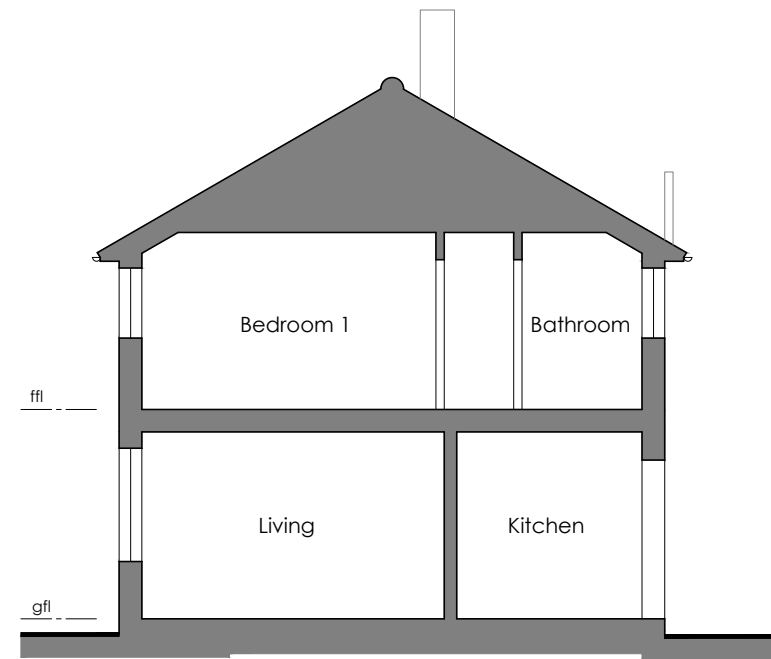

Front Elevation (South-East)

Rear Elevation (North-West)

Side Elevation (South-West)

Section A-A

A Section added 07.01.2024

CLIENT

Kshitiz Pun

PROJECT

145 Devonshire Avenue,
Woking,
GU21 5QB

DRAWING TITLE

Elevations and Section A-A
As Existing

SCALE 1:100 @ A3

DATE July 2023

JOB / DRAWING No.

2204 [S] 02

REV.