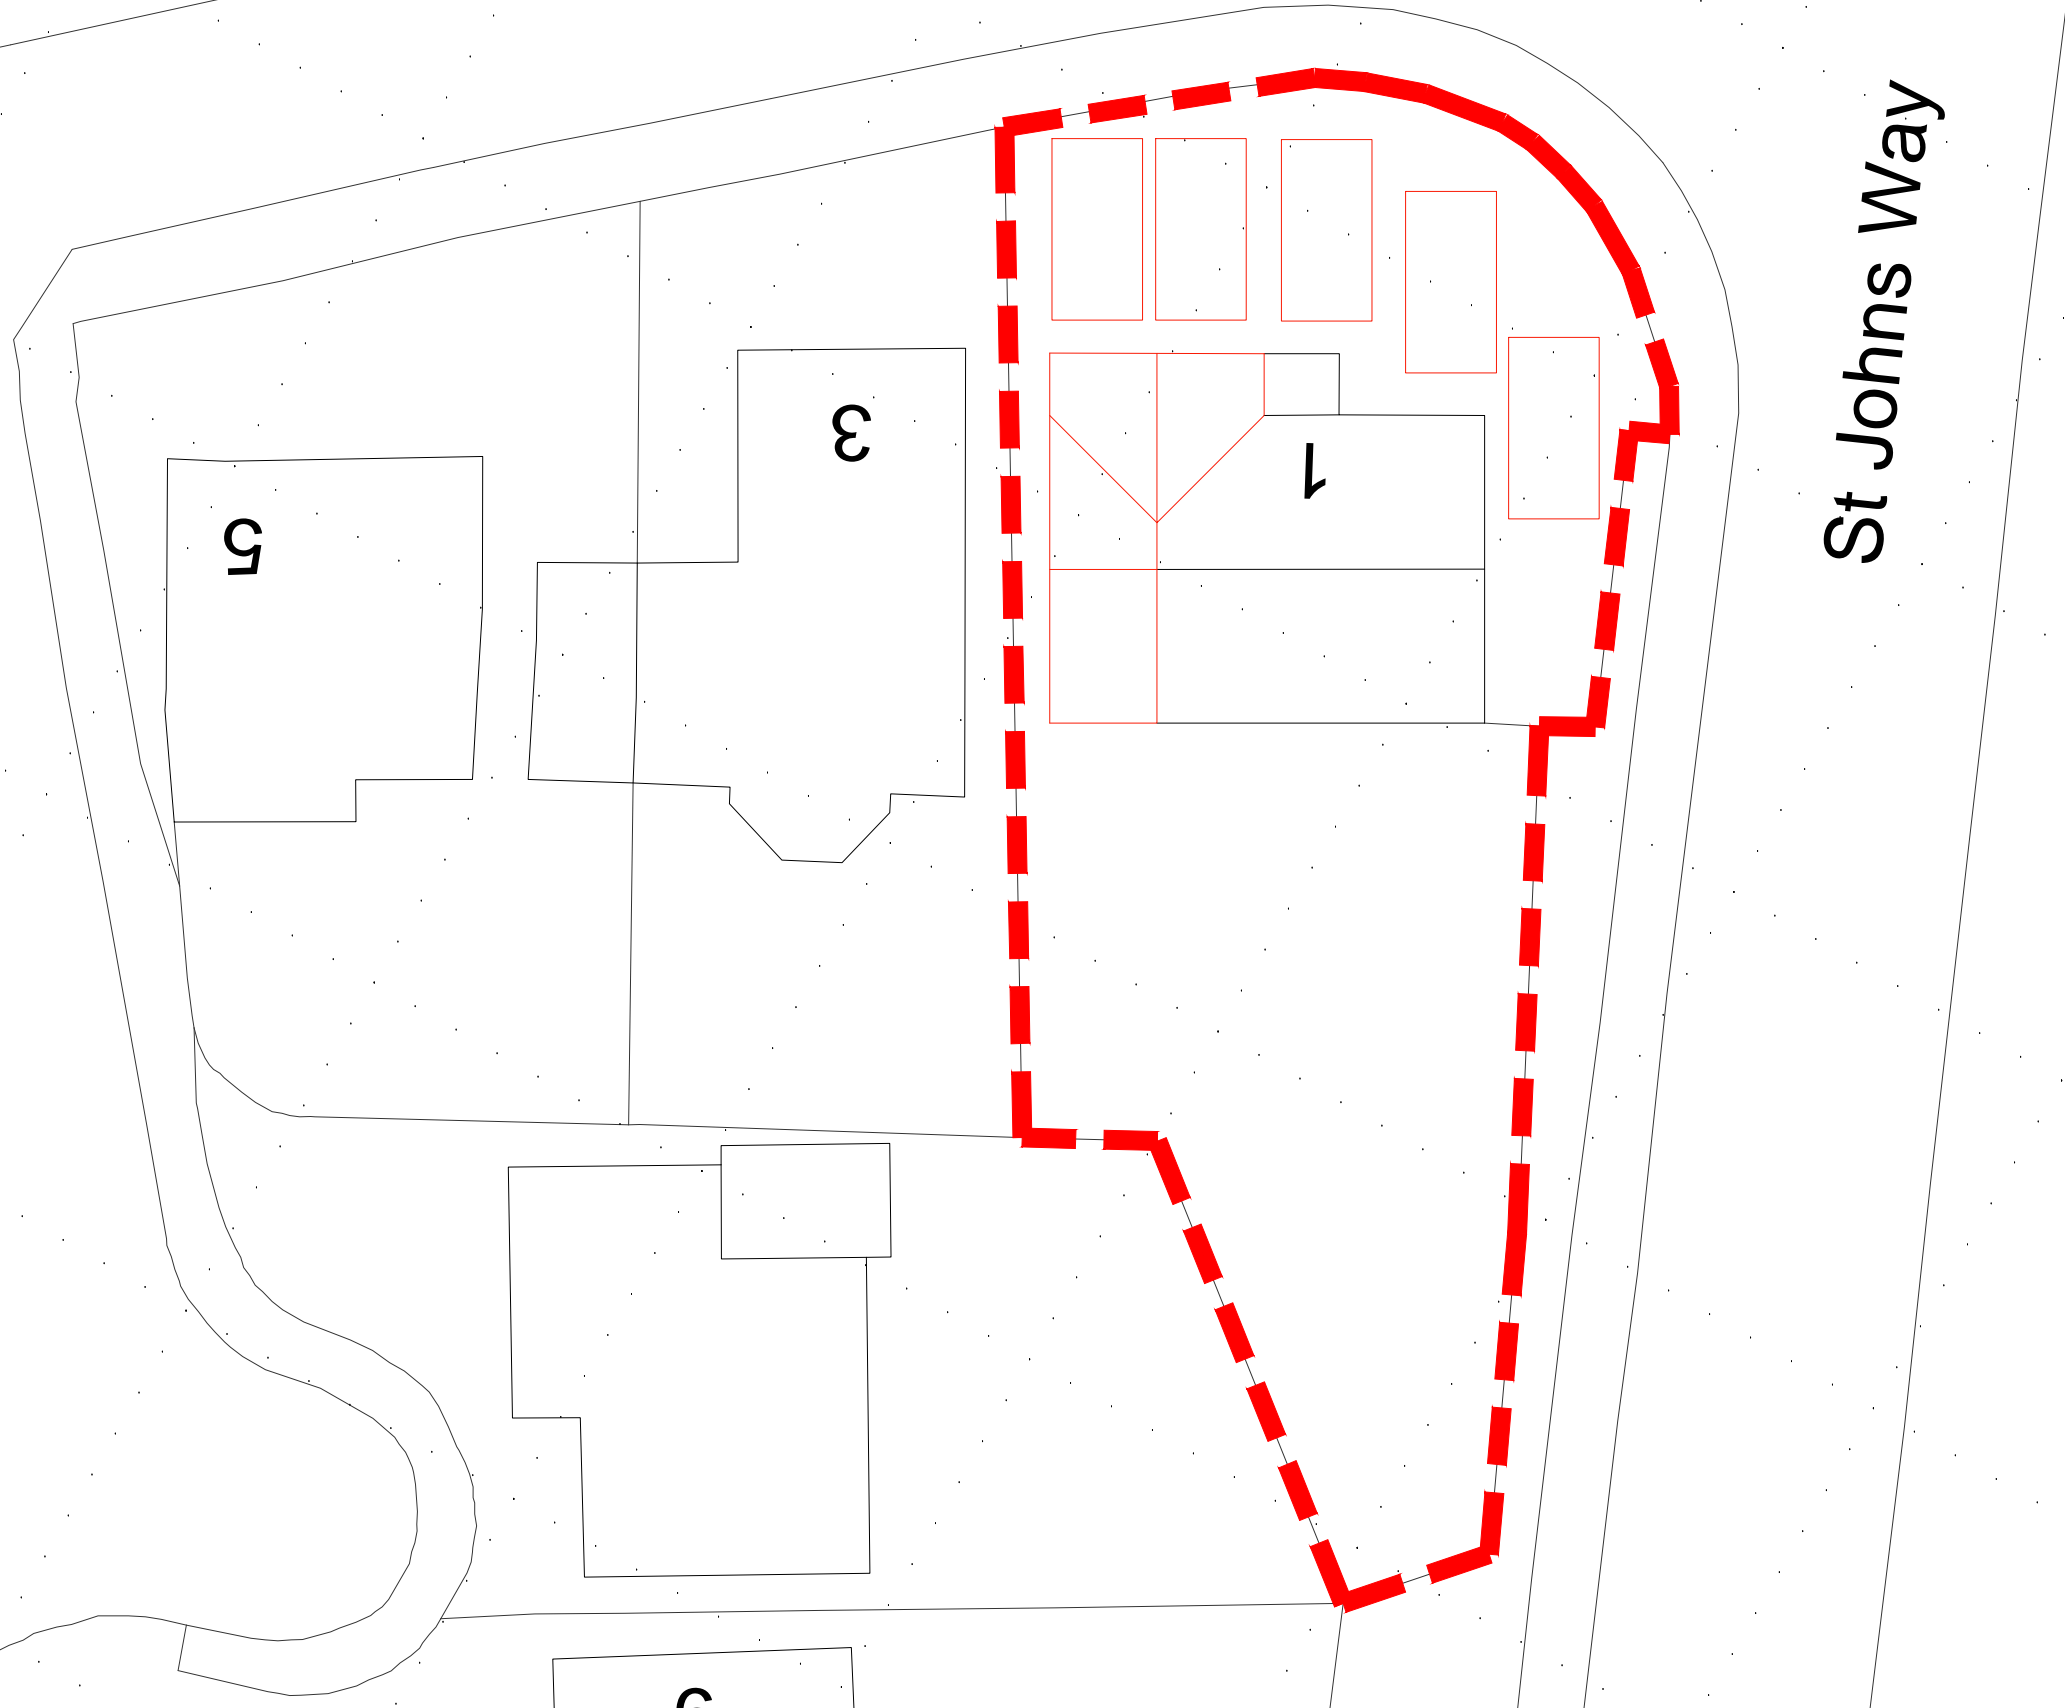

24

182510

Vayre Close

St Johns Way

Welham and Hanna
The Studio 9 King William Street
Bristol BS3 1HH
Tel: 01275 848282

1 Vayre Close

Site Layout Plan
1:200 scale (A3)

Dec 2023

Drawing no: **2017 / 02**