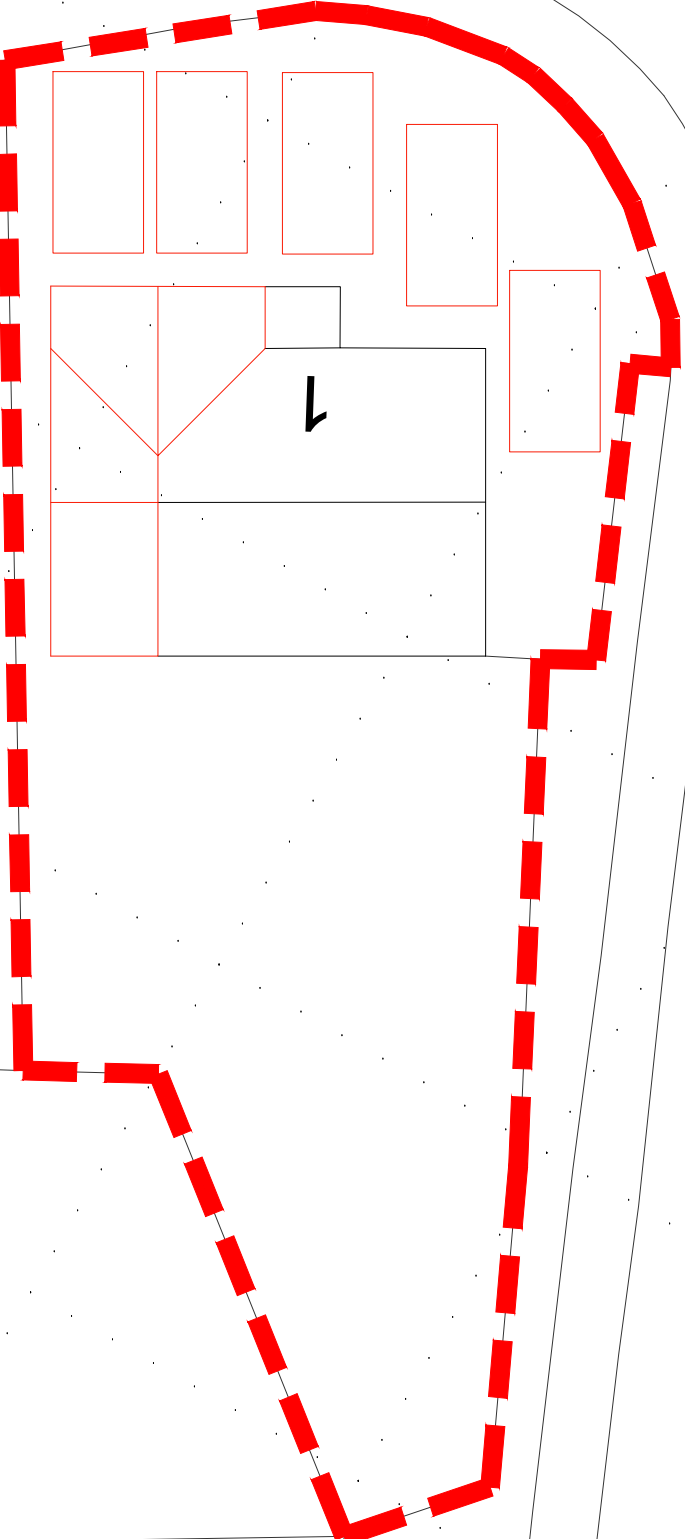

24

182510

Vayre Close

St Johns Way

Welham and Hanna
The Studio 9 King William Street
Bristol BS3 1HH
Tel: 01275 848282

1 Vayre Close

Site Layout Plan
1:200 scale (A3)

Dec 2023

Drawing no: **2017 / 02**