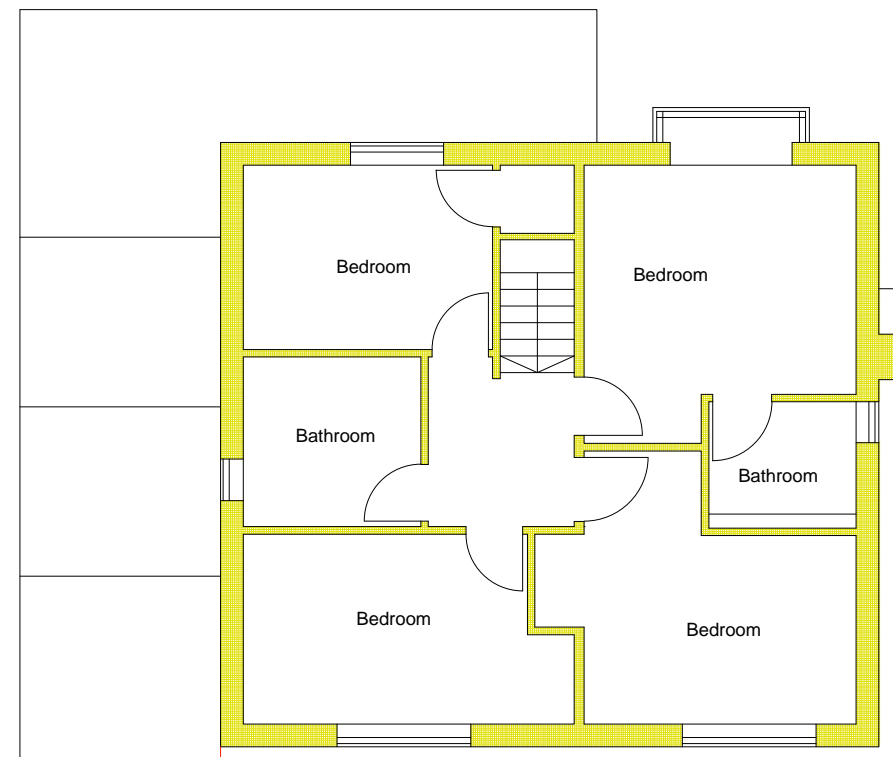

Ground Floor

First Floor

Welham and Hanna

The Studio 9 King William Street
Bristol BS3 1HH
Tel: 01275 848282

1 Vayre Close

Existing Floor Plans
1:100 scale (A3)

Nov 2023

Drawing no: **2017 / 03**