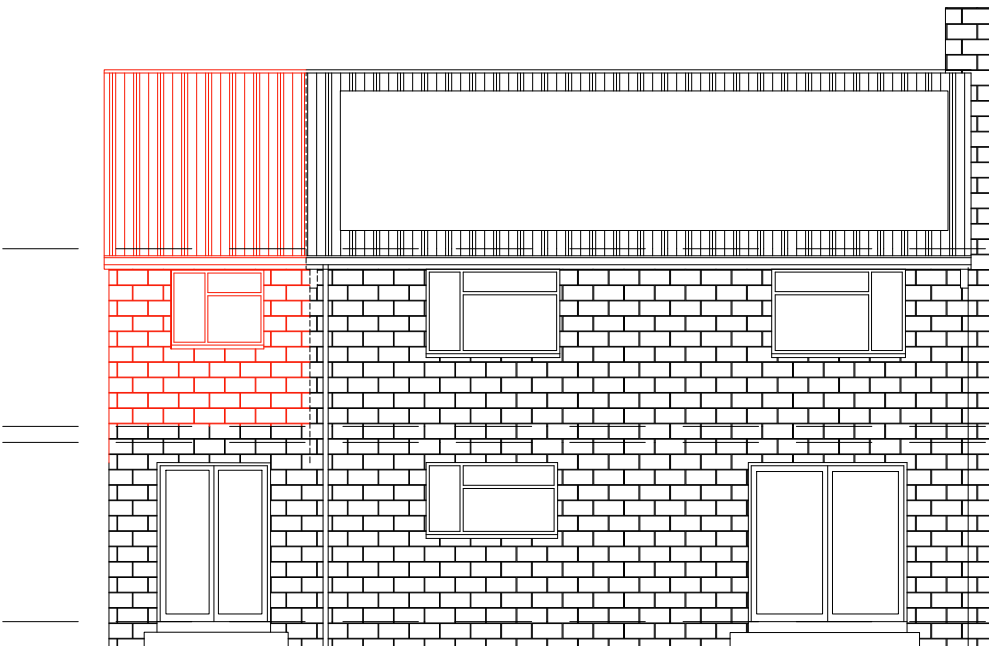

Front Elevation (North West)

Side Elevation (South West)

Rear Elevation (South East)

Side Elevation (North East)

Welham and Hanna
The Studio 9 King William Street
Bristol BS3 1HH
Tel: 01275 848282

1 Vayre Close

Proposed Elevations 2
1:100 scale (A3)

Dec 2023

Drawing no: 2017 / 08