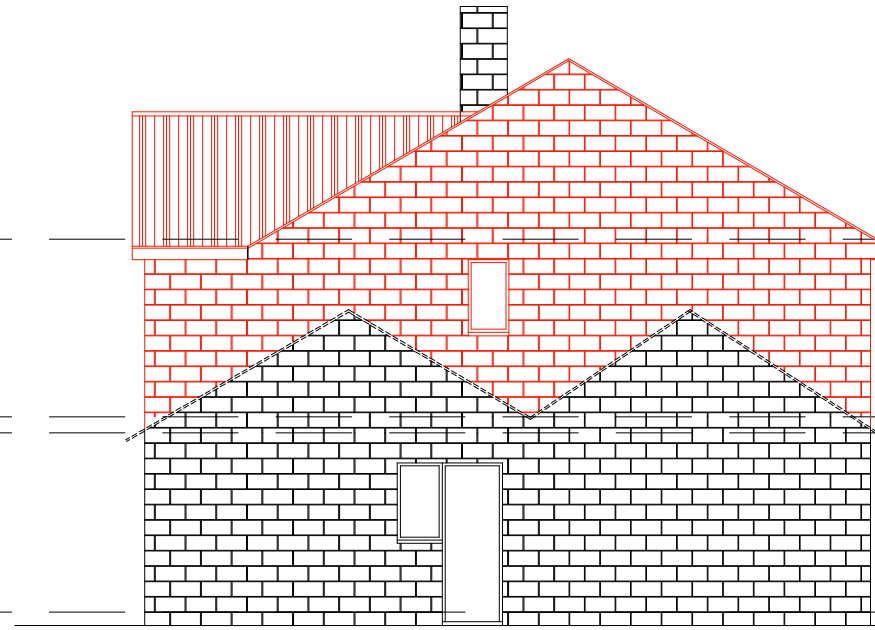

Front Elevation (North West)

Side Elevation (South West)

Rear Elevation (South East)

Side Elevation (North East)

Welham and Hanna
The Studio 9 King William Street
Bristol BS3 1HH
Tel: 01275 848282

1 Vayre Close

Proposed Elevations 2
1:100 scale (A3)

Dec 2023

Drawing no: 2017 / 08