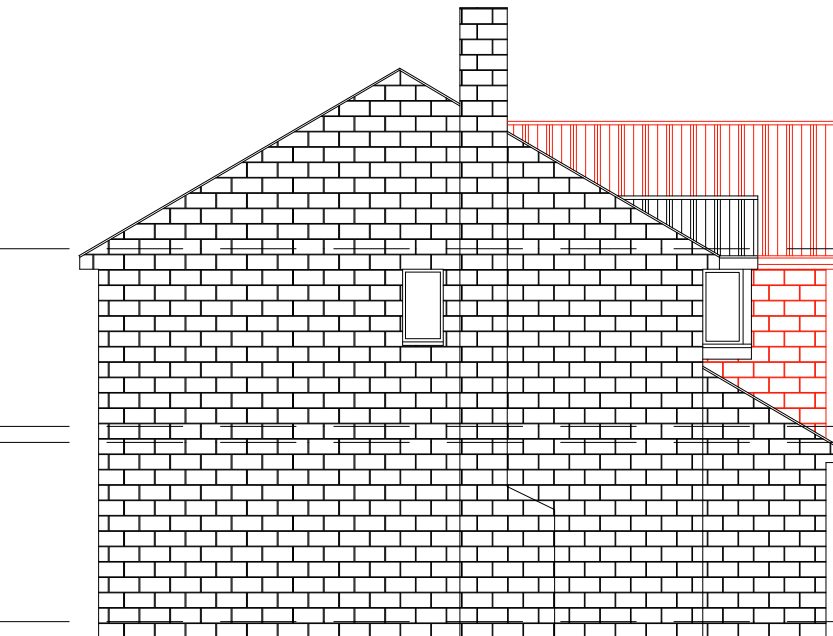

Front Elevation (North West)

Side Elevation (South West)

Rear Elevation (South East)

Side Elevation (North East)

Welham and Hanna
The Studio 9 King William Street
Bristol BS3 1HH
Tel: 01275 848282

1 Vayre Close

Proposed Elevations 2
1:100 scale (A3)

Dec 2023

Drawing no: 2017 / 08