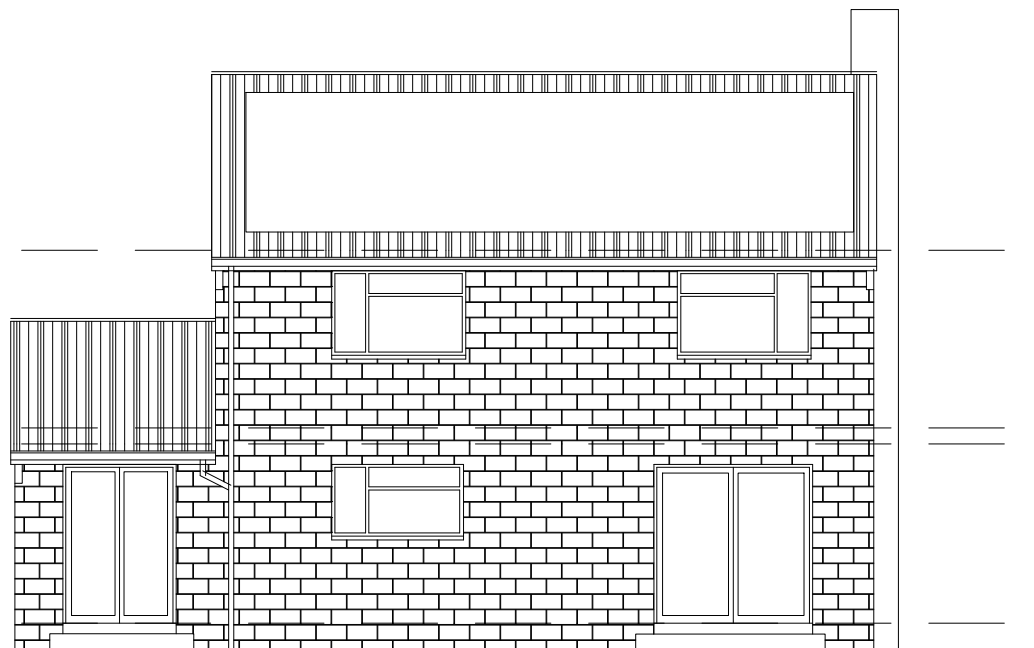

Front Elevation (North West)

Side Elevation (South West)

Rear Elevation (South East)

Side Elevation (North East)

Welham and Hanna
 The Studio 9 King William Street
 Bristol BS3 1HH
 Tel: 01275 848282

1 Vayre Close

Existing Elevations
1:100 scale (A3)

Nov 2023

Drawing no: 2017 / 04