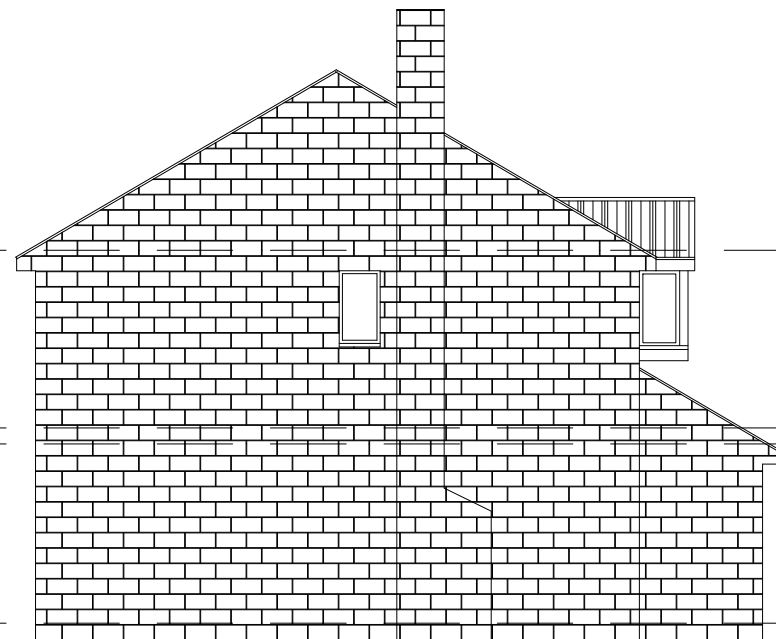

Front Elevation (North West)

Side Elevation (South West)

Rear Elevation (South East)

Side Elevation (North East)

Welham and Hanna
 The Studio 9 King William Street
 Bristol BS3 1HH
 Tel: 01275 848282

1 Vayre Close

Existing Elevations
1:100 scale (A3)

Nov 2023

Drawing no: 2017 / 04