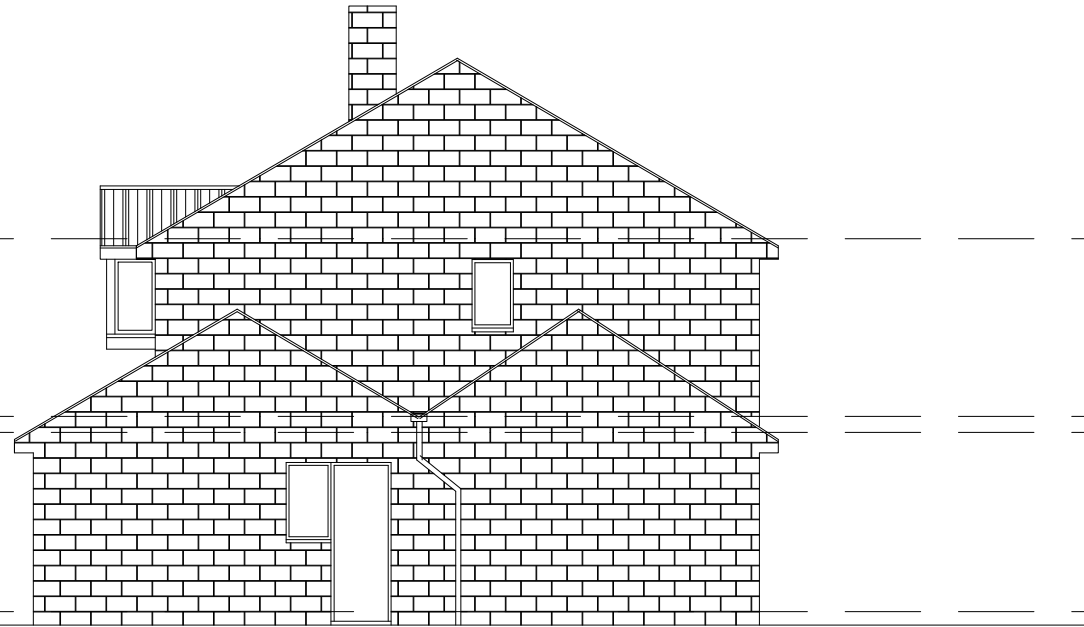

Front Elevation (North West)

Side Elevation (South West)

Rear Elevation (South East)

Side Elevation (North East)

Welham and Hanna
 The Studio 9 King William Street
 Bristol BS3 1HH
 Tel: 01275 848282

1 Vayre Close

Existing Elevations
1:100 scale (A3)

Nov 2023

Drawing no: 2017 / 04