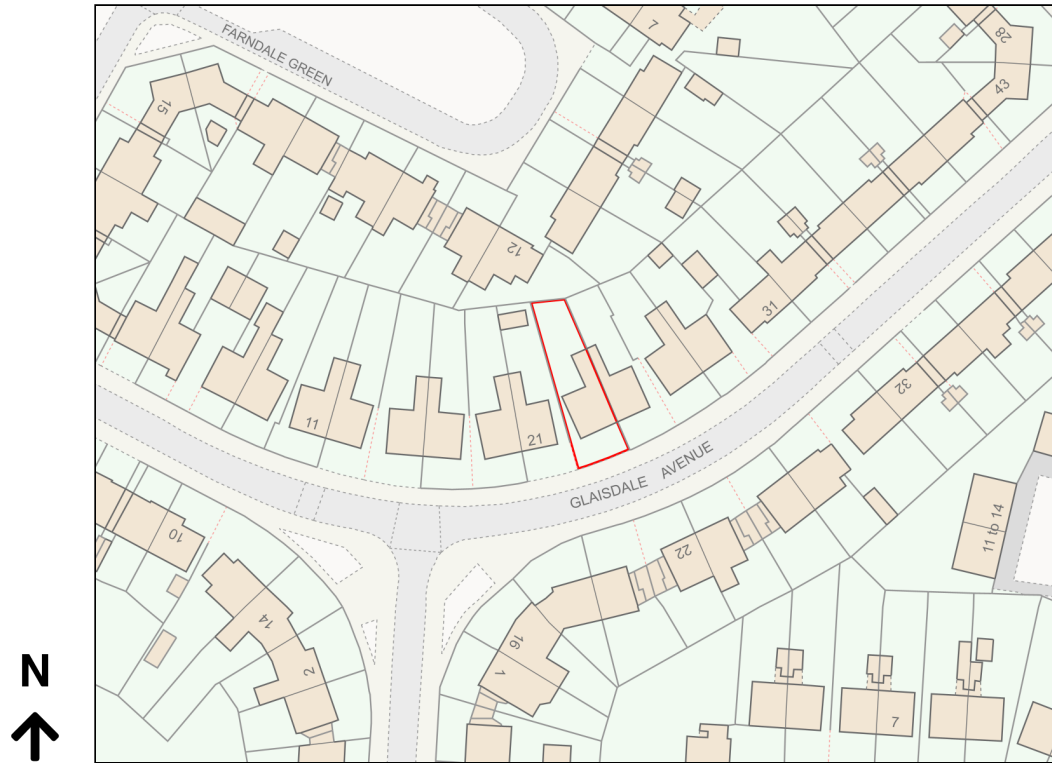

Location Plan

Site Address: 23, Glaisdale Avenue, Stockton-on-tees, TS19 0RS

Date Produced: 01-Jan-2024

Scale: 1:1250 @A4

Planning Portal Reference: PP-12580850v2