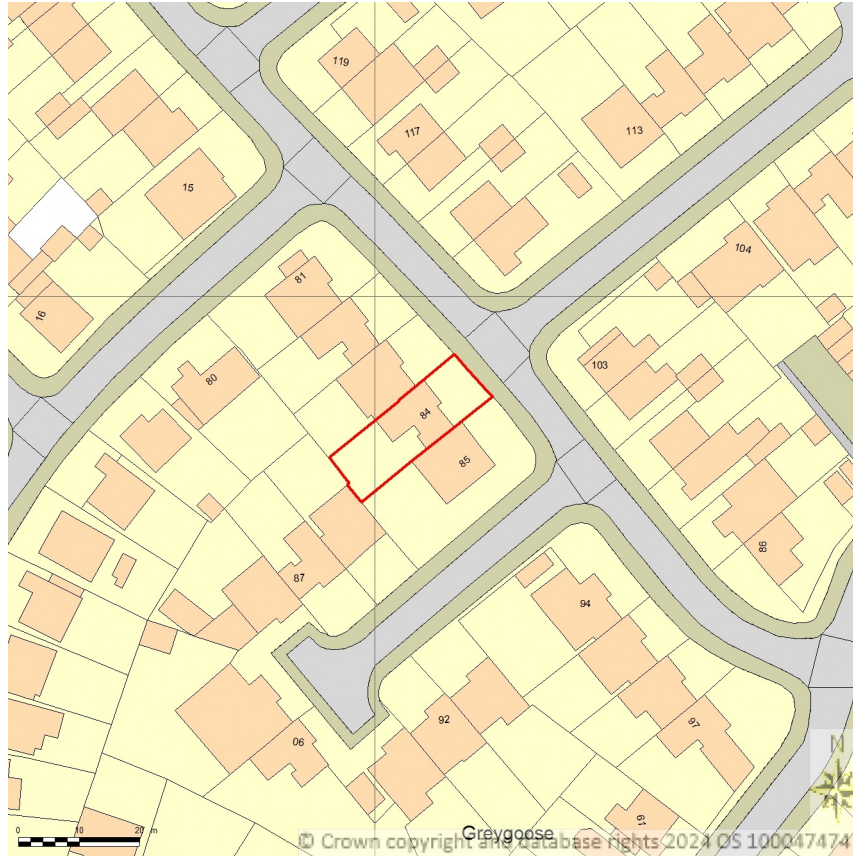

SITE LOCATION PLAN  
AREA 2 HA  
SCALE: 1:1250 on A4  
CENTRE COORDINATES: 543510 , 208378

Supplied by Streetwise Maps Ltd  
[www.streetwise.net](http://www.streetwise.net)  
Licence No: 100047474  
10:36:56 09/01/2024