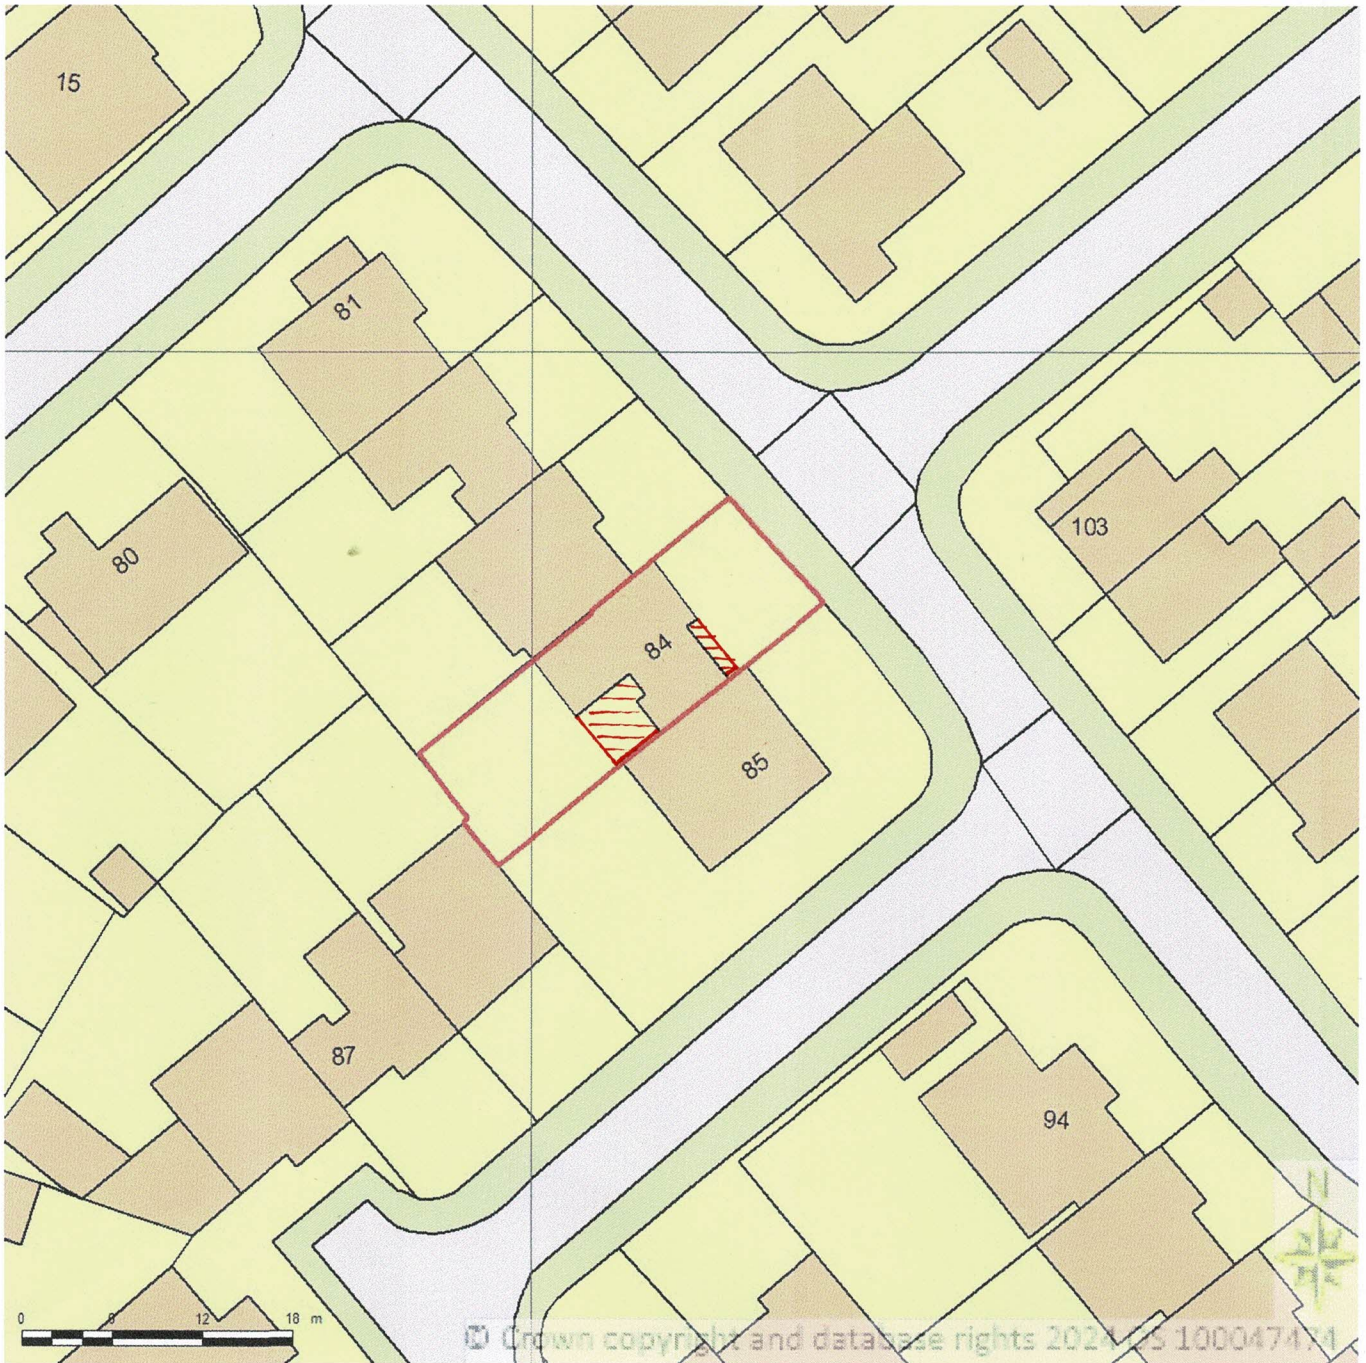

BLOCK/SITE PLAN
AREA 90m x 90m
SCALE: 1:500 on A4
CENTRE COORDINATES: 543510 , 208378

Supplied by Streetwise Maps Ltd
www.streetwise.net
Licence No: 100047474
10:36:54 09/01/2024