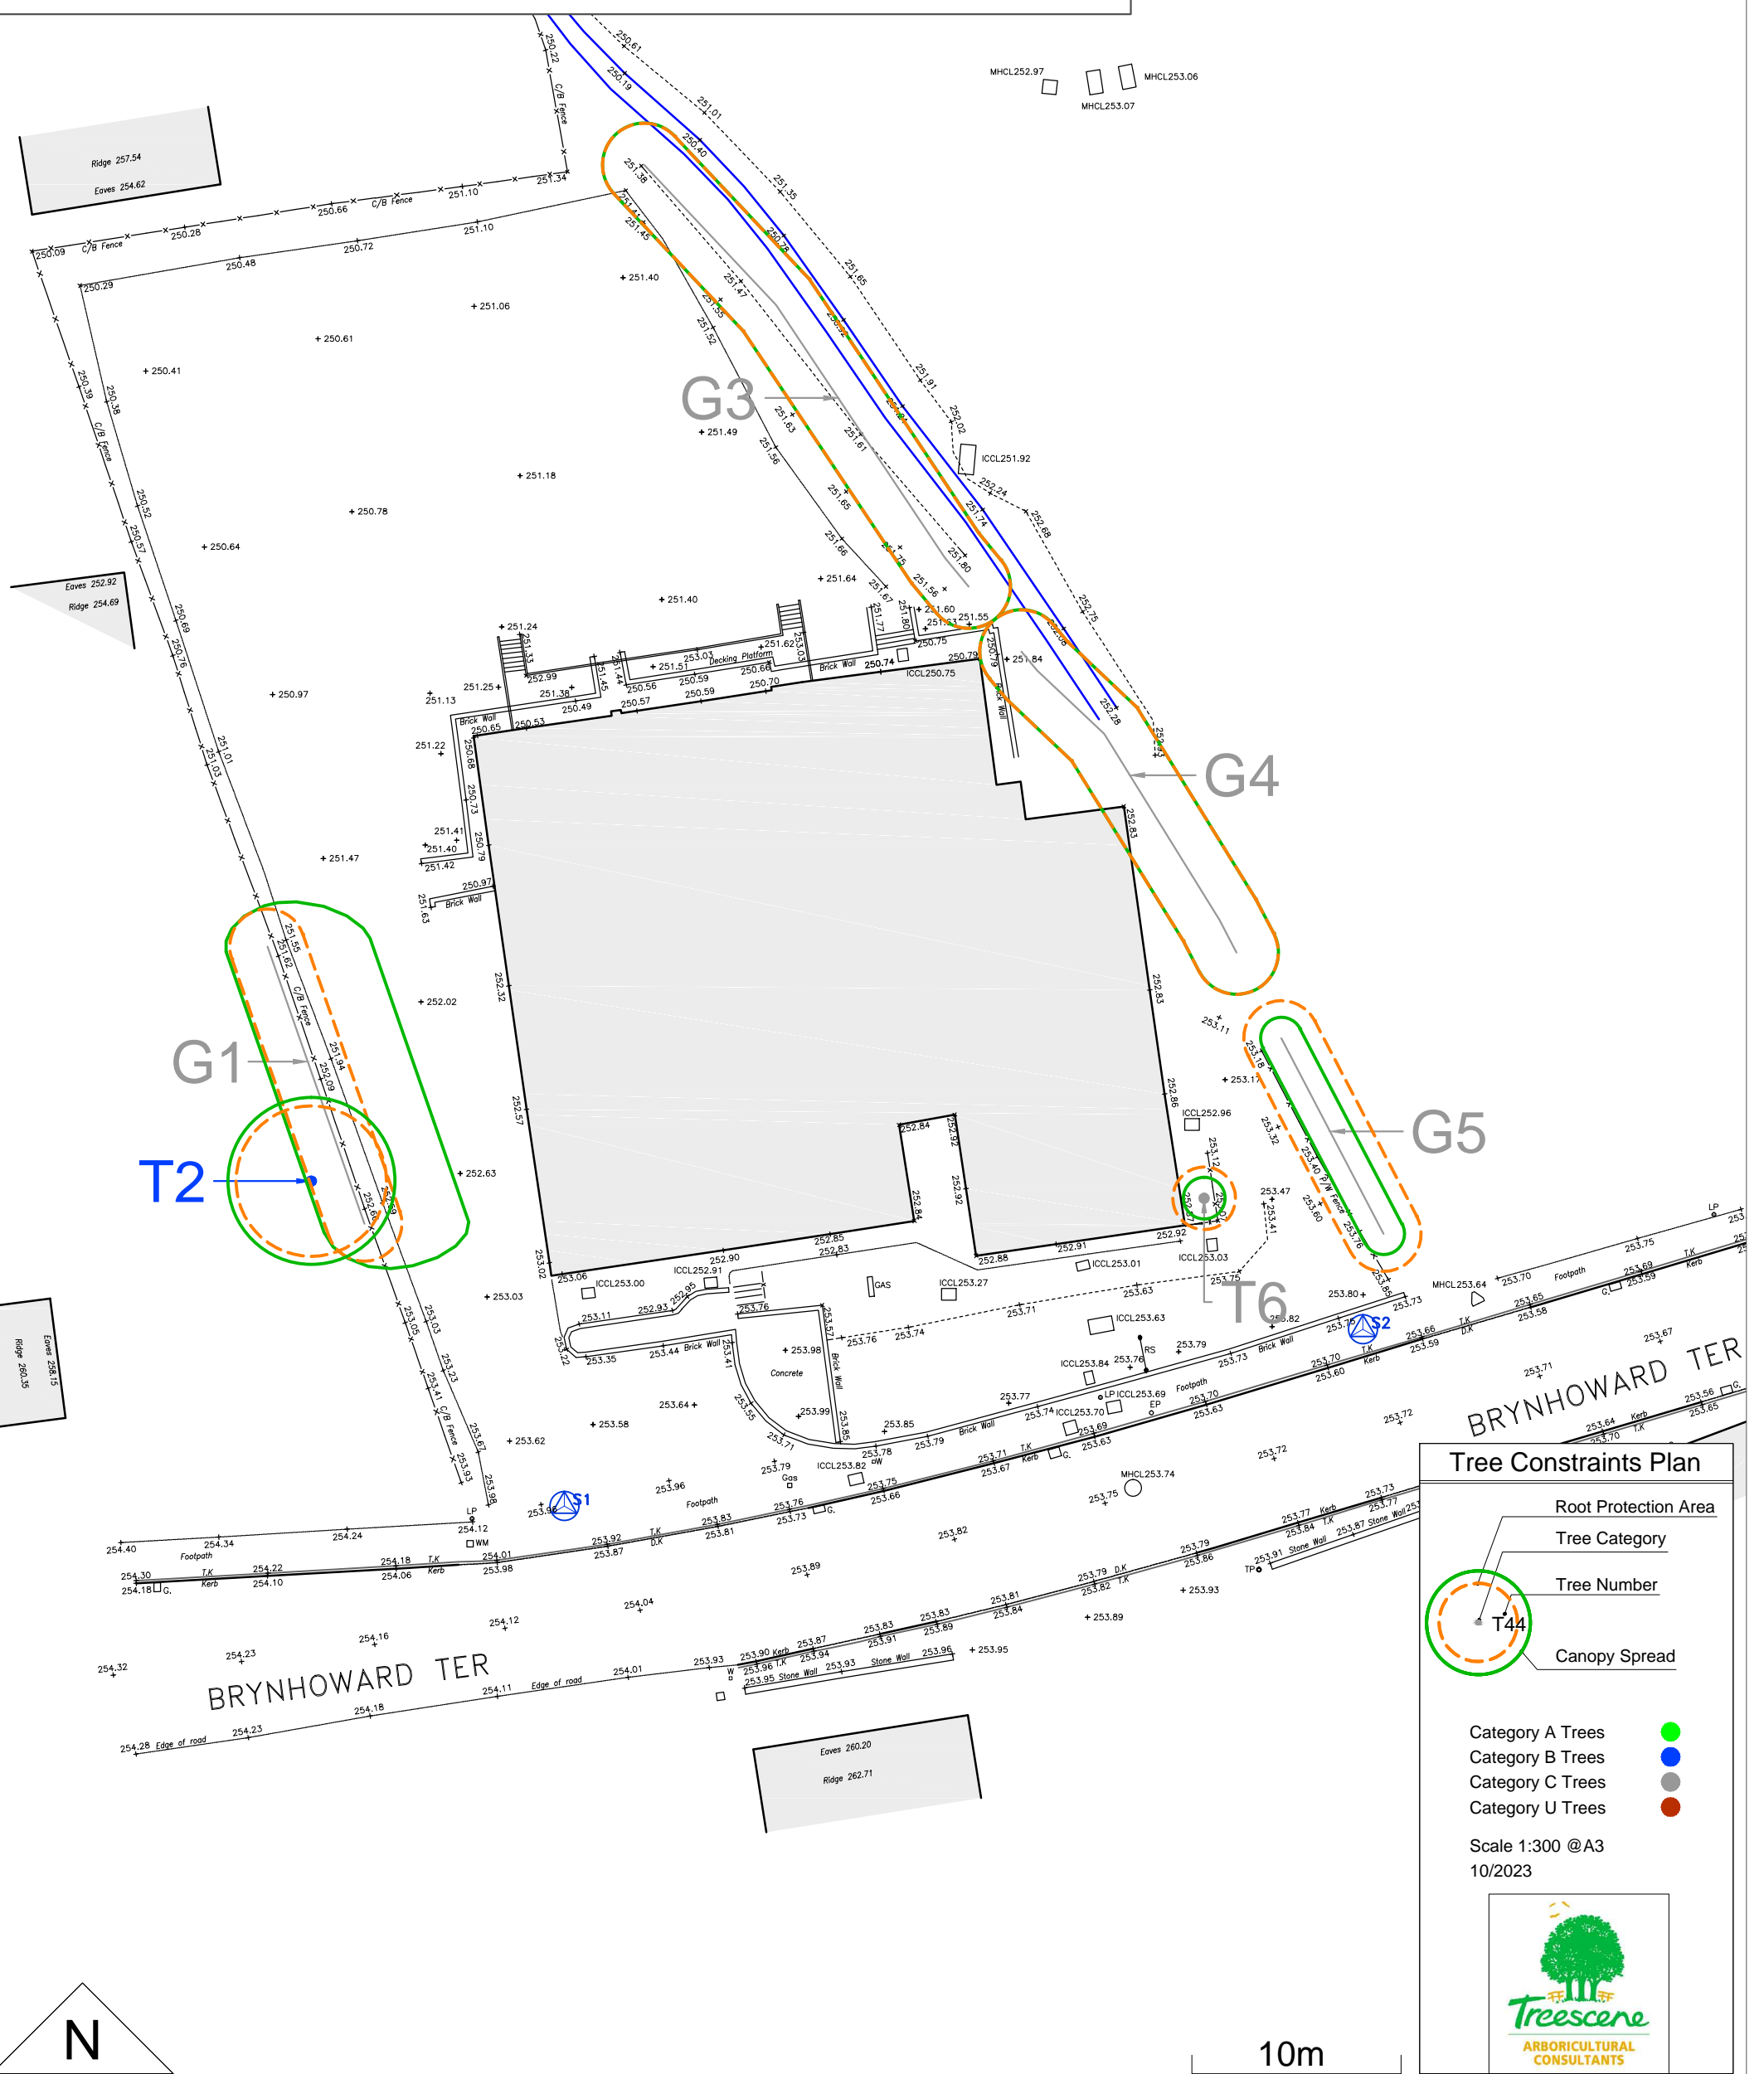

Land off Syr-Dafydd Avenue

Oakdale

Tree Constraints Plan

Tree Constraints Plan

- Root Protection Area
- Tree Category
- Tree Number
- Canopy Spread

Category A Trees ●
 Category B Trees ●
 Category C Trees ●
 Category U Trees ●

Scale 1:300 @A3
 10/2023