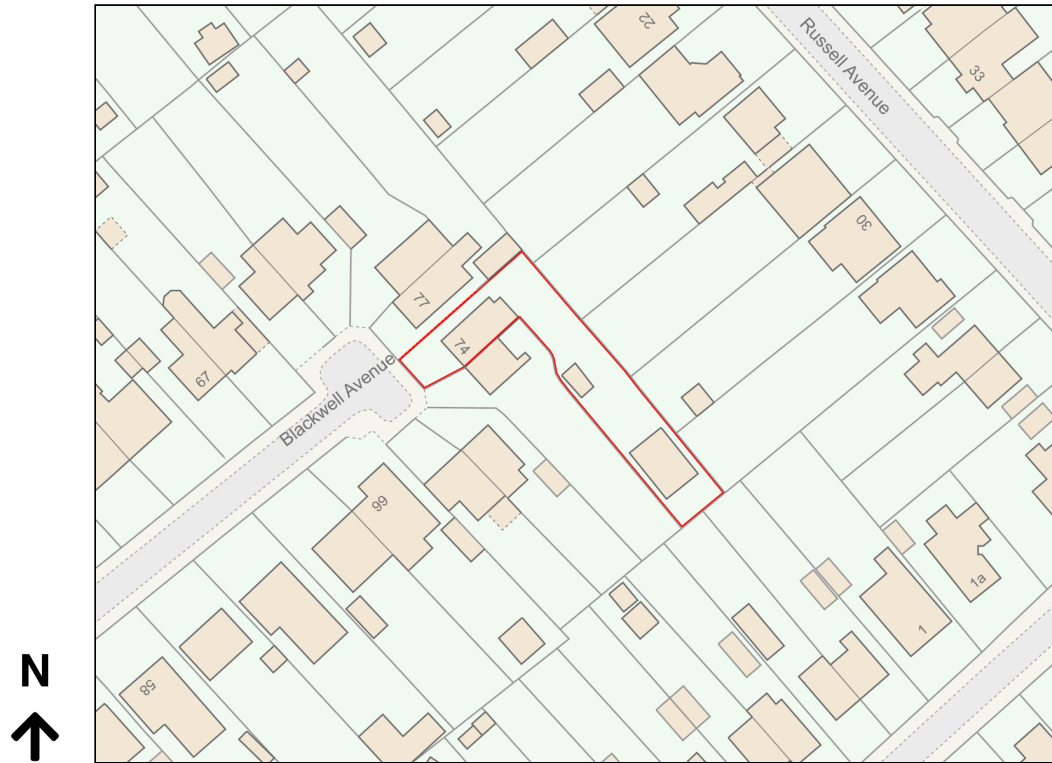

# Location Plan

Site Address: 74, Blackwell Avenue, Sprowston, NR7 8XW

Date Produced: 09-Jan-2024

Scale: 1:1250 @A4

Planning Portal Reference: PP-12463111v1