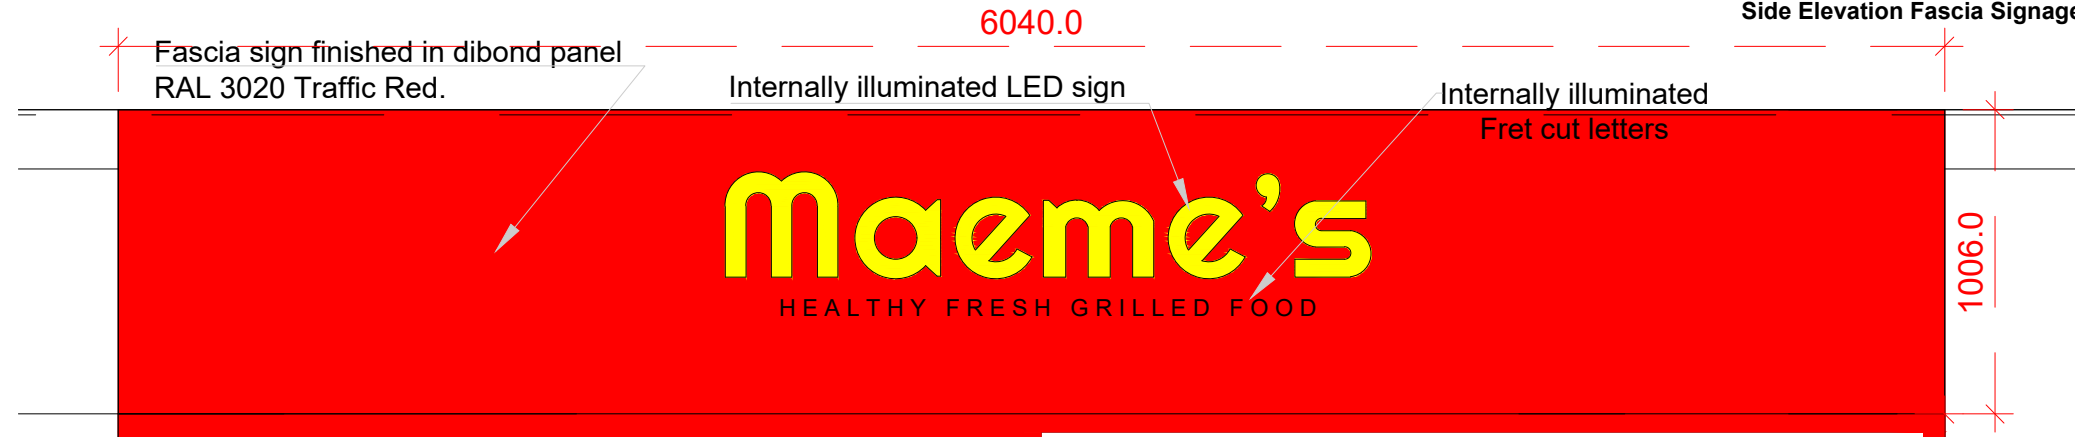

Front Elevation Fascia Signage

Side Elevation Fascia Signage

Side Elevation Fascia Signage

The contractor is responsible for checking dimensions, tolerances and references. Any discrepancy to be verified with the Architect before proceeding with the works. Where an item is covered by drawings to different scales the larger scale drawing is to be worked to. Do not scale drawing. Figured dimensions to be worked to in all cases.

NOTES:

Height from underside of the advertisement to ground level: 2585

ITEM A // FASCIA SIGN

1No Single sided internally illuminated fascia sign o/a size being 6890mm x 785mm. To read Maeme's HEALTHY FRESH GRILLED FOOD complete with main logo. All panel faces and 120mm deep returns to be fabricated from 3mm aluminum complete with shadow gap to top & angle rails to bottom. Apertures to be backed with opal acrylic. Logo sections to be built up opal acrylic pushed through apertures with faces applied full colour digital printed details to face to illuminate. Returns to be opal. Rear carrier panels to be cut out. Fascia sign finished in dibond panel RAL 3020 Traffic Red with 'Maeme's' text to be finished in Yellow RAL 1023 Traffic Yellow.. Sign to be illuminated via LED's and transformers.