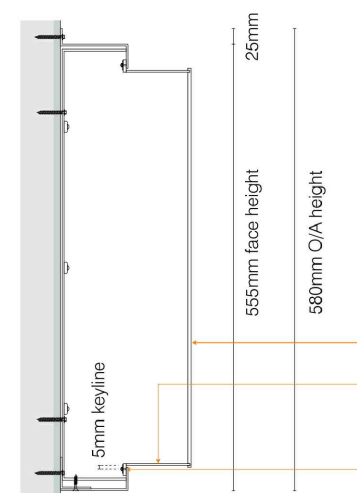

Front Elevation Fascia Signage

Side Elevation Fascia Signage

Side Elevation Fascia Signage

The contractor is responsible for checking dimensions, tolerances and references. Any discrepancy to be verified with the Architect before proceeding with the works. Where an item is covered by drawings to different scales the larger scale drawing is to be worked to. Do not scale drawing. Figured dimensions to be worked to in all cases.

NOTES:

Height from underside of the advertisement to ground level: 2585

ITEM A // FASCIA SIGN

1No Single sided internally illuminated fascia sign o/a size being 6890mm x 785mm. To read Maeme's HEALTHY FRESH GRILLED FOOD complete with main logo. All panel faces and 120mm deep returns to be fabricated from 3mm aluminum complete with shadow gap to top & angle rails to bottom. Apertures to be backed with opal acrylic. Logo sections to be built up opal acrylic pushed through apertures with faces applied full colour digital printed details to face to illuminate. Returns to be opal. Rear carrier panels to be cut out. Fascia sign finished in dibond panel RAL 3020 Traffic Red with 'Maeme's' text to be finished in Yellow RAL 1023 Traffic Yellow.. Sign to be illuminated via LED's and transformers.

FASCIA SECTION

- 5mm opal acrylic face.
- 3mm opal acrylic returns, set in 5mm face panel to create keyline.
- 5mm opal acrylic carrier panel. Panel to have area behind logo cut out to allow more light behind.