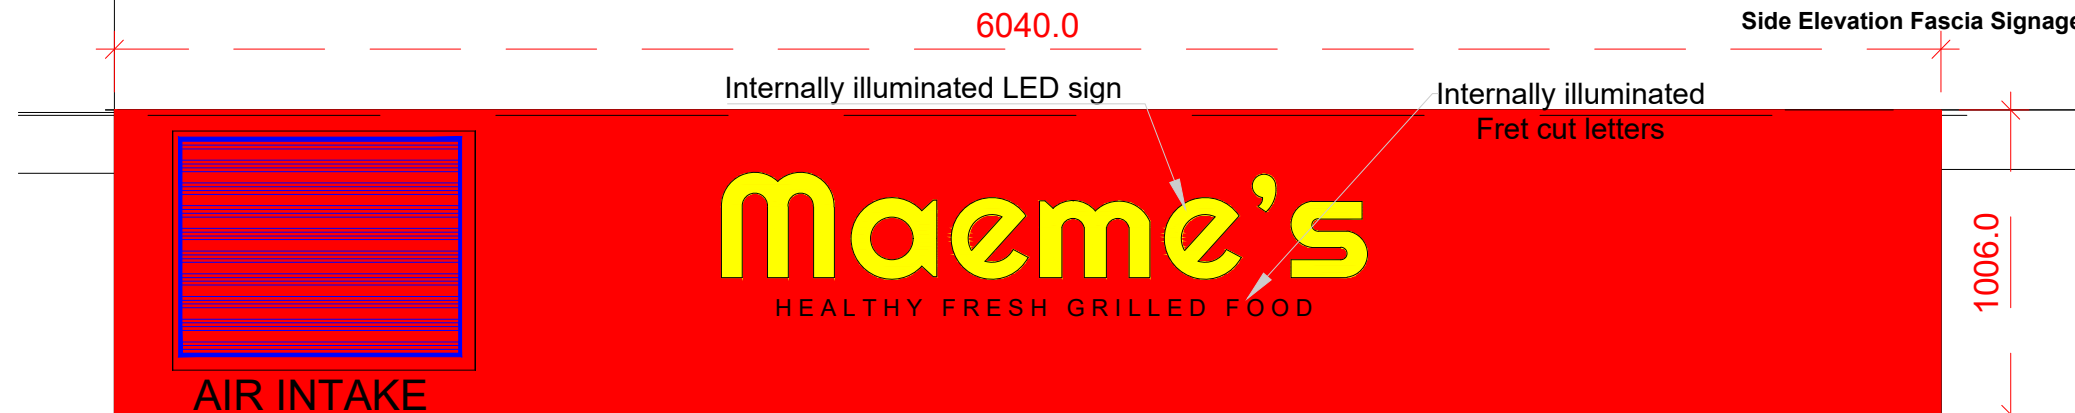

Front Elevation Fascia Signage

Side Elevation Fascia Signage

Side Elevation Fascia Signage

The contractor is responsible for checking dimensions, tolerances and references. Any discrepancy to be verified with the Architect before proceeding with the works. Where an item is covered by drawings to different scales the larger scale drawing is to be worked to. Do not scale drawing. Figured dimensions to be worked to in all cases.

NOTES:

Height from underside of the advertisement to ground level: 2585

ITEM A // FASCIA SIGN

1No Single sided internally illuminated fascia sign o/a size being 6890mm x 785mm. To read Maeme's HEALTHY FRESH GRILLED FOOD complete with main logo. All panel faces and 120mm deep returns to be fabricated from 3mm aluminum complete with shadow gap to top & angle rails to bottom. Apertures to be backed with opal acrylic. Logo sections to be built up opal acrylic pushed through apertures with faces applied full colour digital printed details to face to illuminate. Returns to be opal. Rear carrier panels to be cut out. Fascia sign finished in dibond panel RAL 3020 Traffic Red with 'Maeme's' text to be finished in Yellow RAL 1023 Traffic Yellow.. Sign to be illuminated via LED's and transformers.