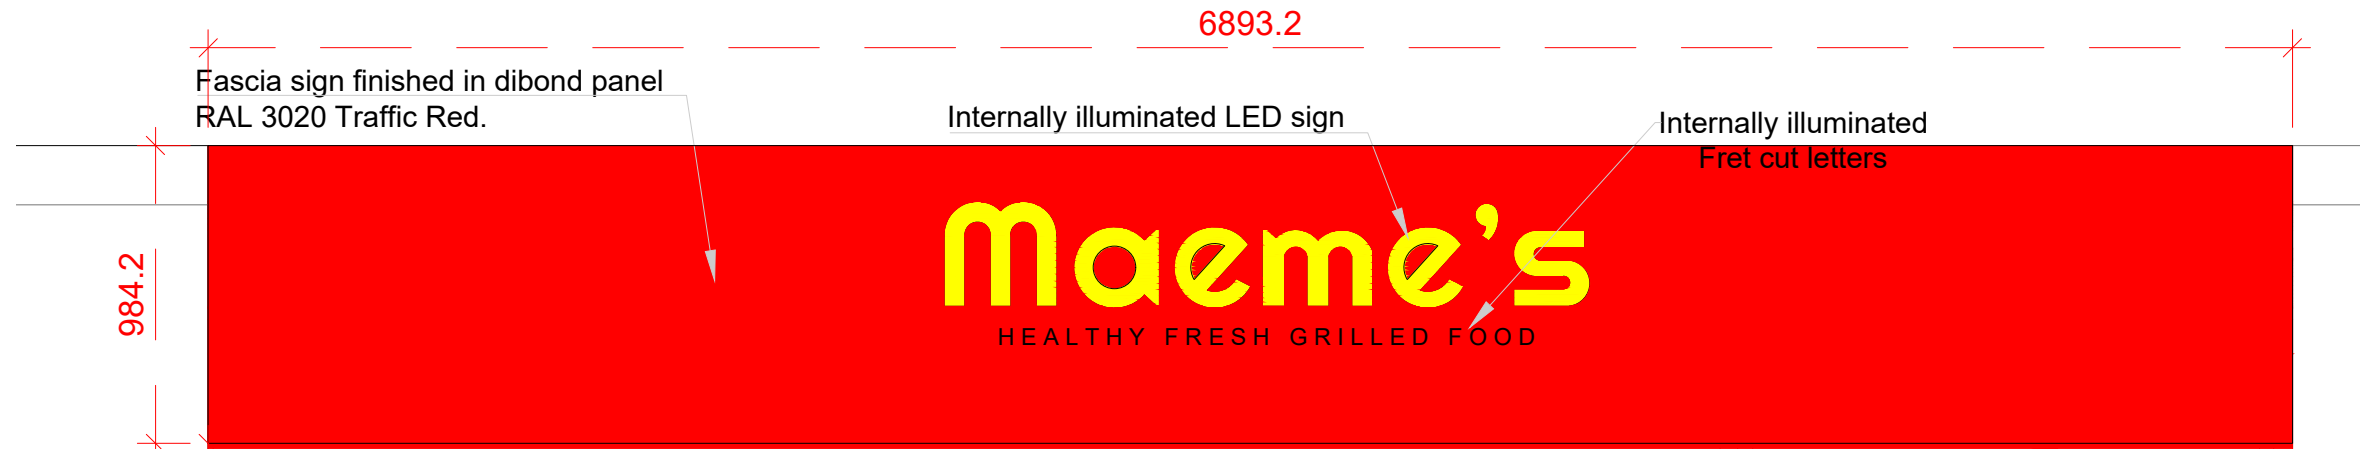

Front Elevation Fascia Signage

Side Elevation Fascia Signage

Side Elevation Fascia Signage

The contractor is responsible for checking dimensions, tolerances and references. Any discrepancy to be verified with the Architect before proceeding with the works. Where an item is covered by drawings to different scales the larger scale drawing is to be worked to. Do not scale drawing. Figured dimensions to be worked to in all cases.

NOTES:

Height from underside of the advertisement to ground level: 2585

ITEM A // FASCIA SIGN

1No Single sided internally illuminated fascia sign o/a size being 6890mm x 785mm. To read Maeme's HEALTHY FRESH GRILLED FOOD complete with main logo. All panel faces and 120mm deep returns to be fabricated from 3mm aluminum complete with shadow gap to top & angle rails to bottom. Apertures to be backed with opal acrylic. Logo sections to be built up opal acrylic pushed through apertures with faces applied full colour digital printed details to face to illuminate. Returns to be opal. Rear carrier panels to be cut out. Fascia sign finished in dibond panel RAL 3020 Traffic Red with 'Maeme's' text to be finished in Yellow RAL 1023 Traffic Yellow.. Sign to be illuminated via LED's and transformers.