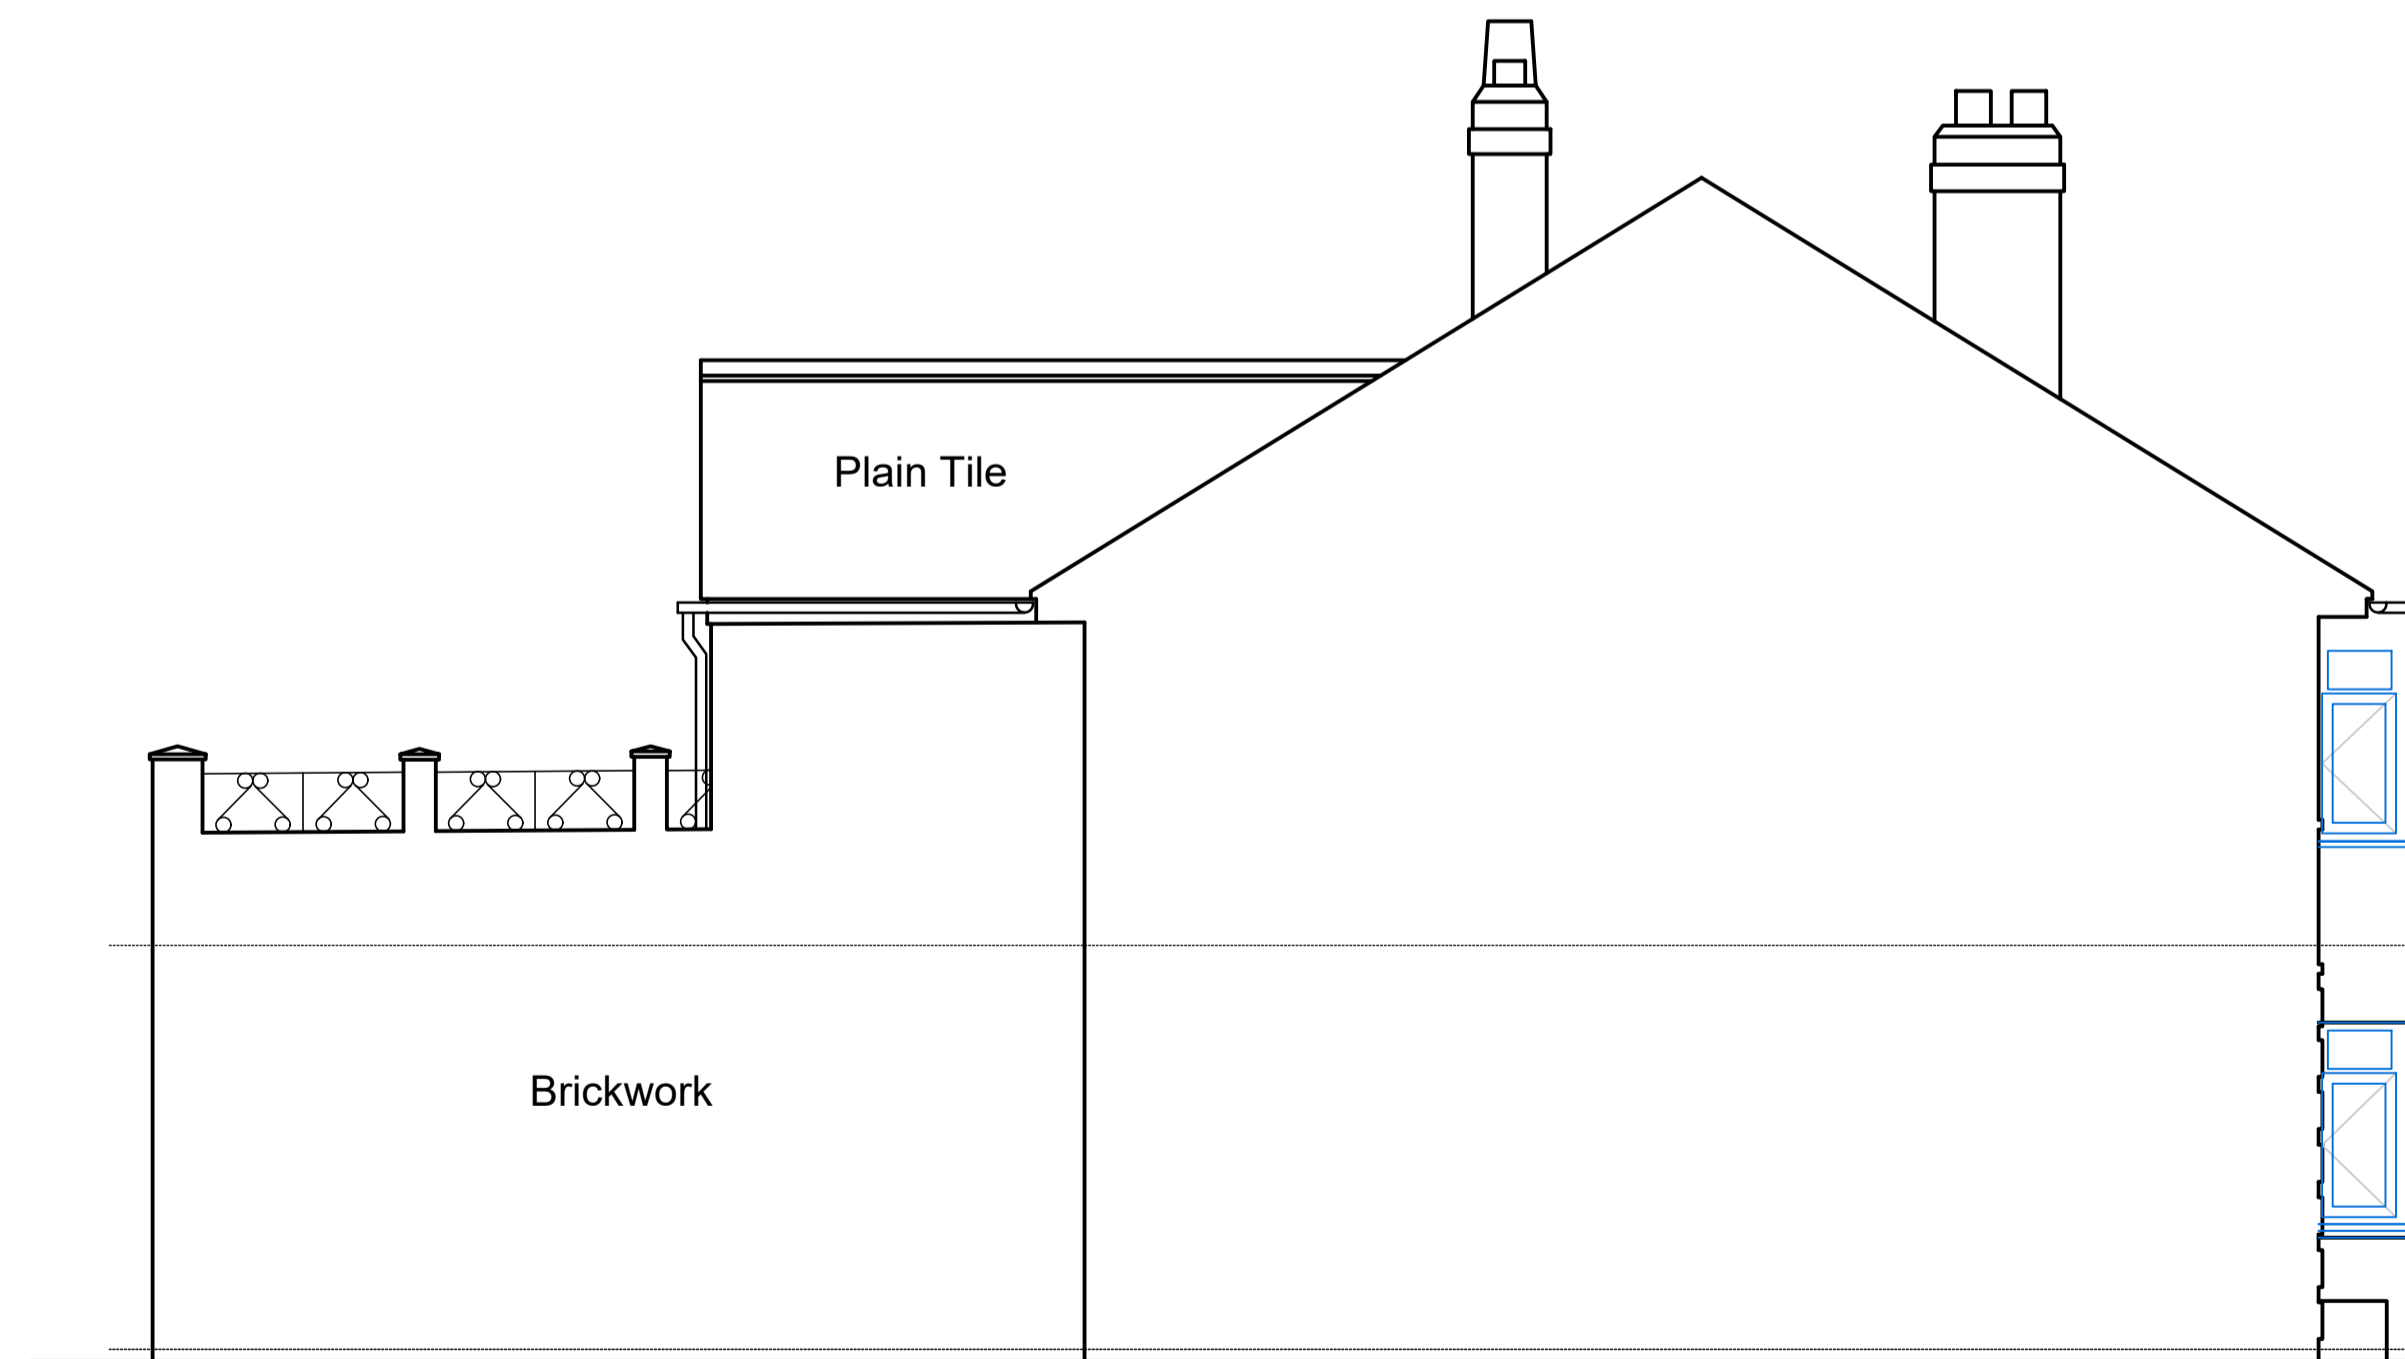

South East Elevation

North East Elevation

North West Elevation

South West Elevation

P1 Planning issue LP 20.12.23
 Rev Draw Date

logic

- Boho Seven | Queens Square | Middlesbrough | TS2 1AA
(01642) 309307
- Morwick Hall | Morlec Office Park | York Road | Leeds | LS15 4TA
(0113) 823 2888
- Palace Hub | Esplanade | Redcar | TS10 3AE
(01642) 309307

E-Admin@logicarchitecture.com W-logicarchitecture.com

Client Mr R Willis	
Project Extension & Alterations to 11 Park Parade, Leeds	
Drawing Existing Elevations	
Scale 1:50 @A1	Drawn LP
Date December 2023	Checked -
Status PLANNING	Revision P1
Project No. Originator Zone Level Type Role Series Number 2372-LAL-00-ZZ-DR-A-00-400	