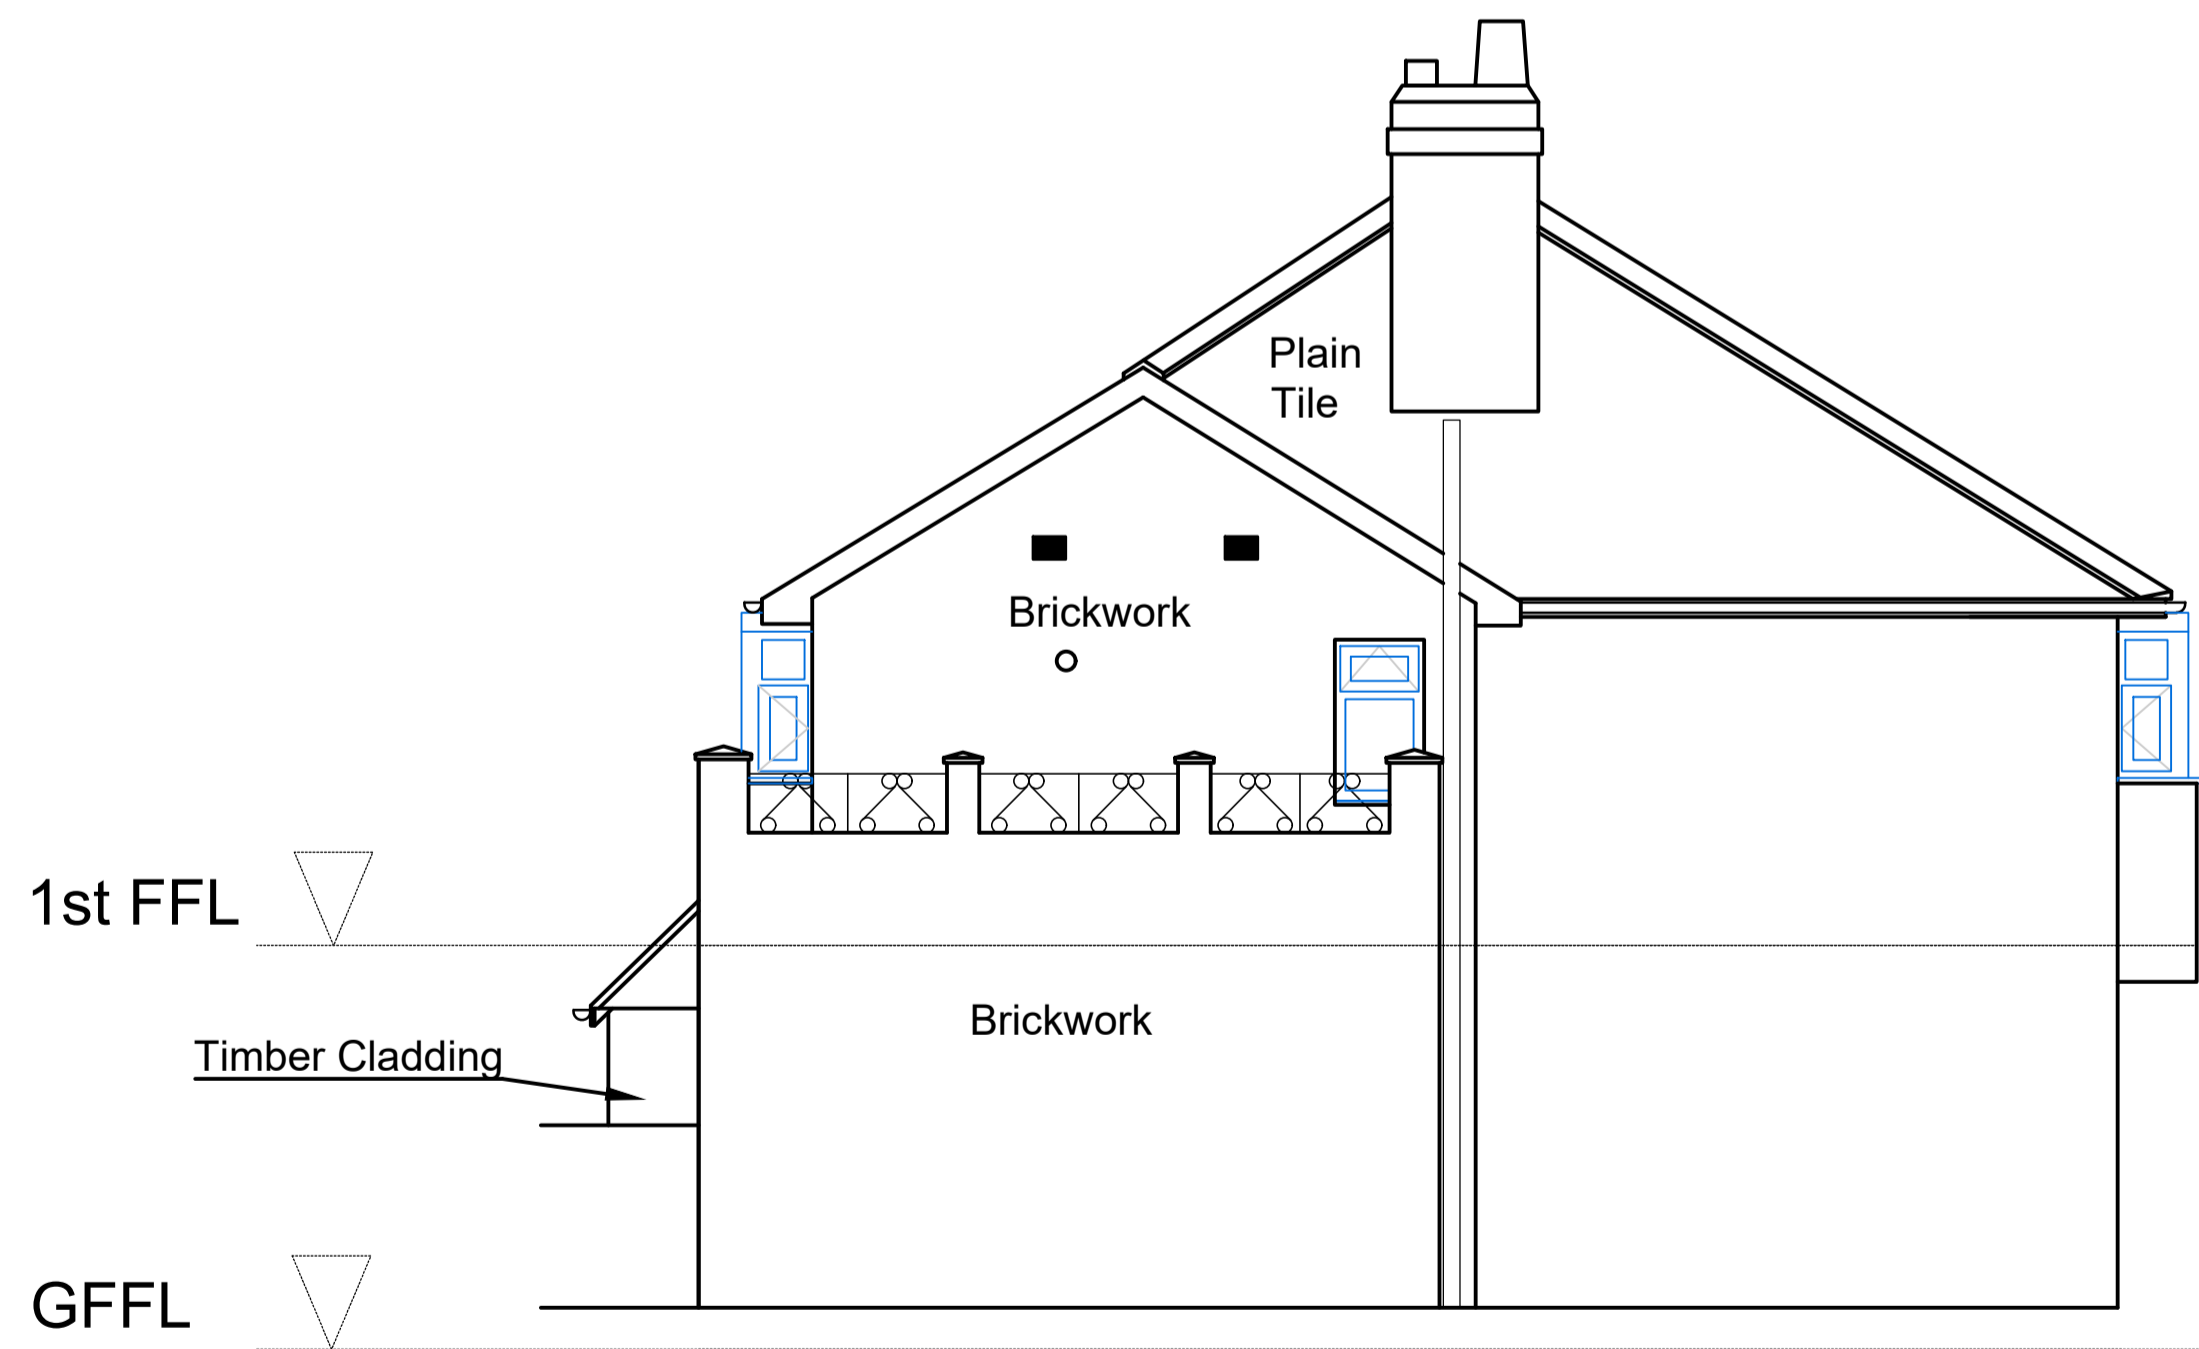

South East Elevation

North East Elevation

North West Elevation

South West Elevation

P1 Planning issue LP 20.12.23
 Rev Draw Date

logic

- Boho Seven | Queens Square | Middlesbrough | TS2 1AA
(01642) 309307
- Morwick Hall | Morlec Office Park | York Road | Leeds | LS15 4TA
(0113) 823 2888
- Palace Hub | Esplanade | Redcar | TS10 3AE
(01642) 309307

E-Admin@logicarchitecture.com W-logicarchitecture.com

Client Mr R Willis	
Project Extension & Alterations to 11 Park Parade, Leeds	
Drawing Existing Elevations	
Scale 1:50 @A1	Drawn LP
Date December 2023	Checked -
Status PLANNING	Revision P1
Project No. Originator Zone Level Type Role Series Number 2372-LAL-00-ZZ-DR-A-00-400	