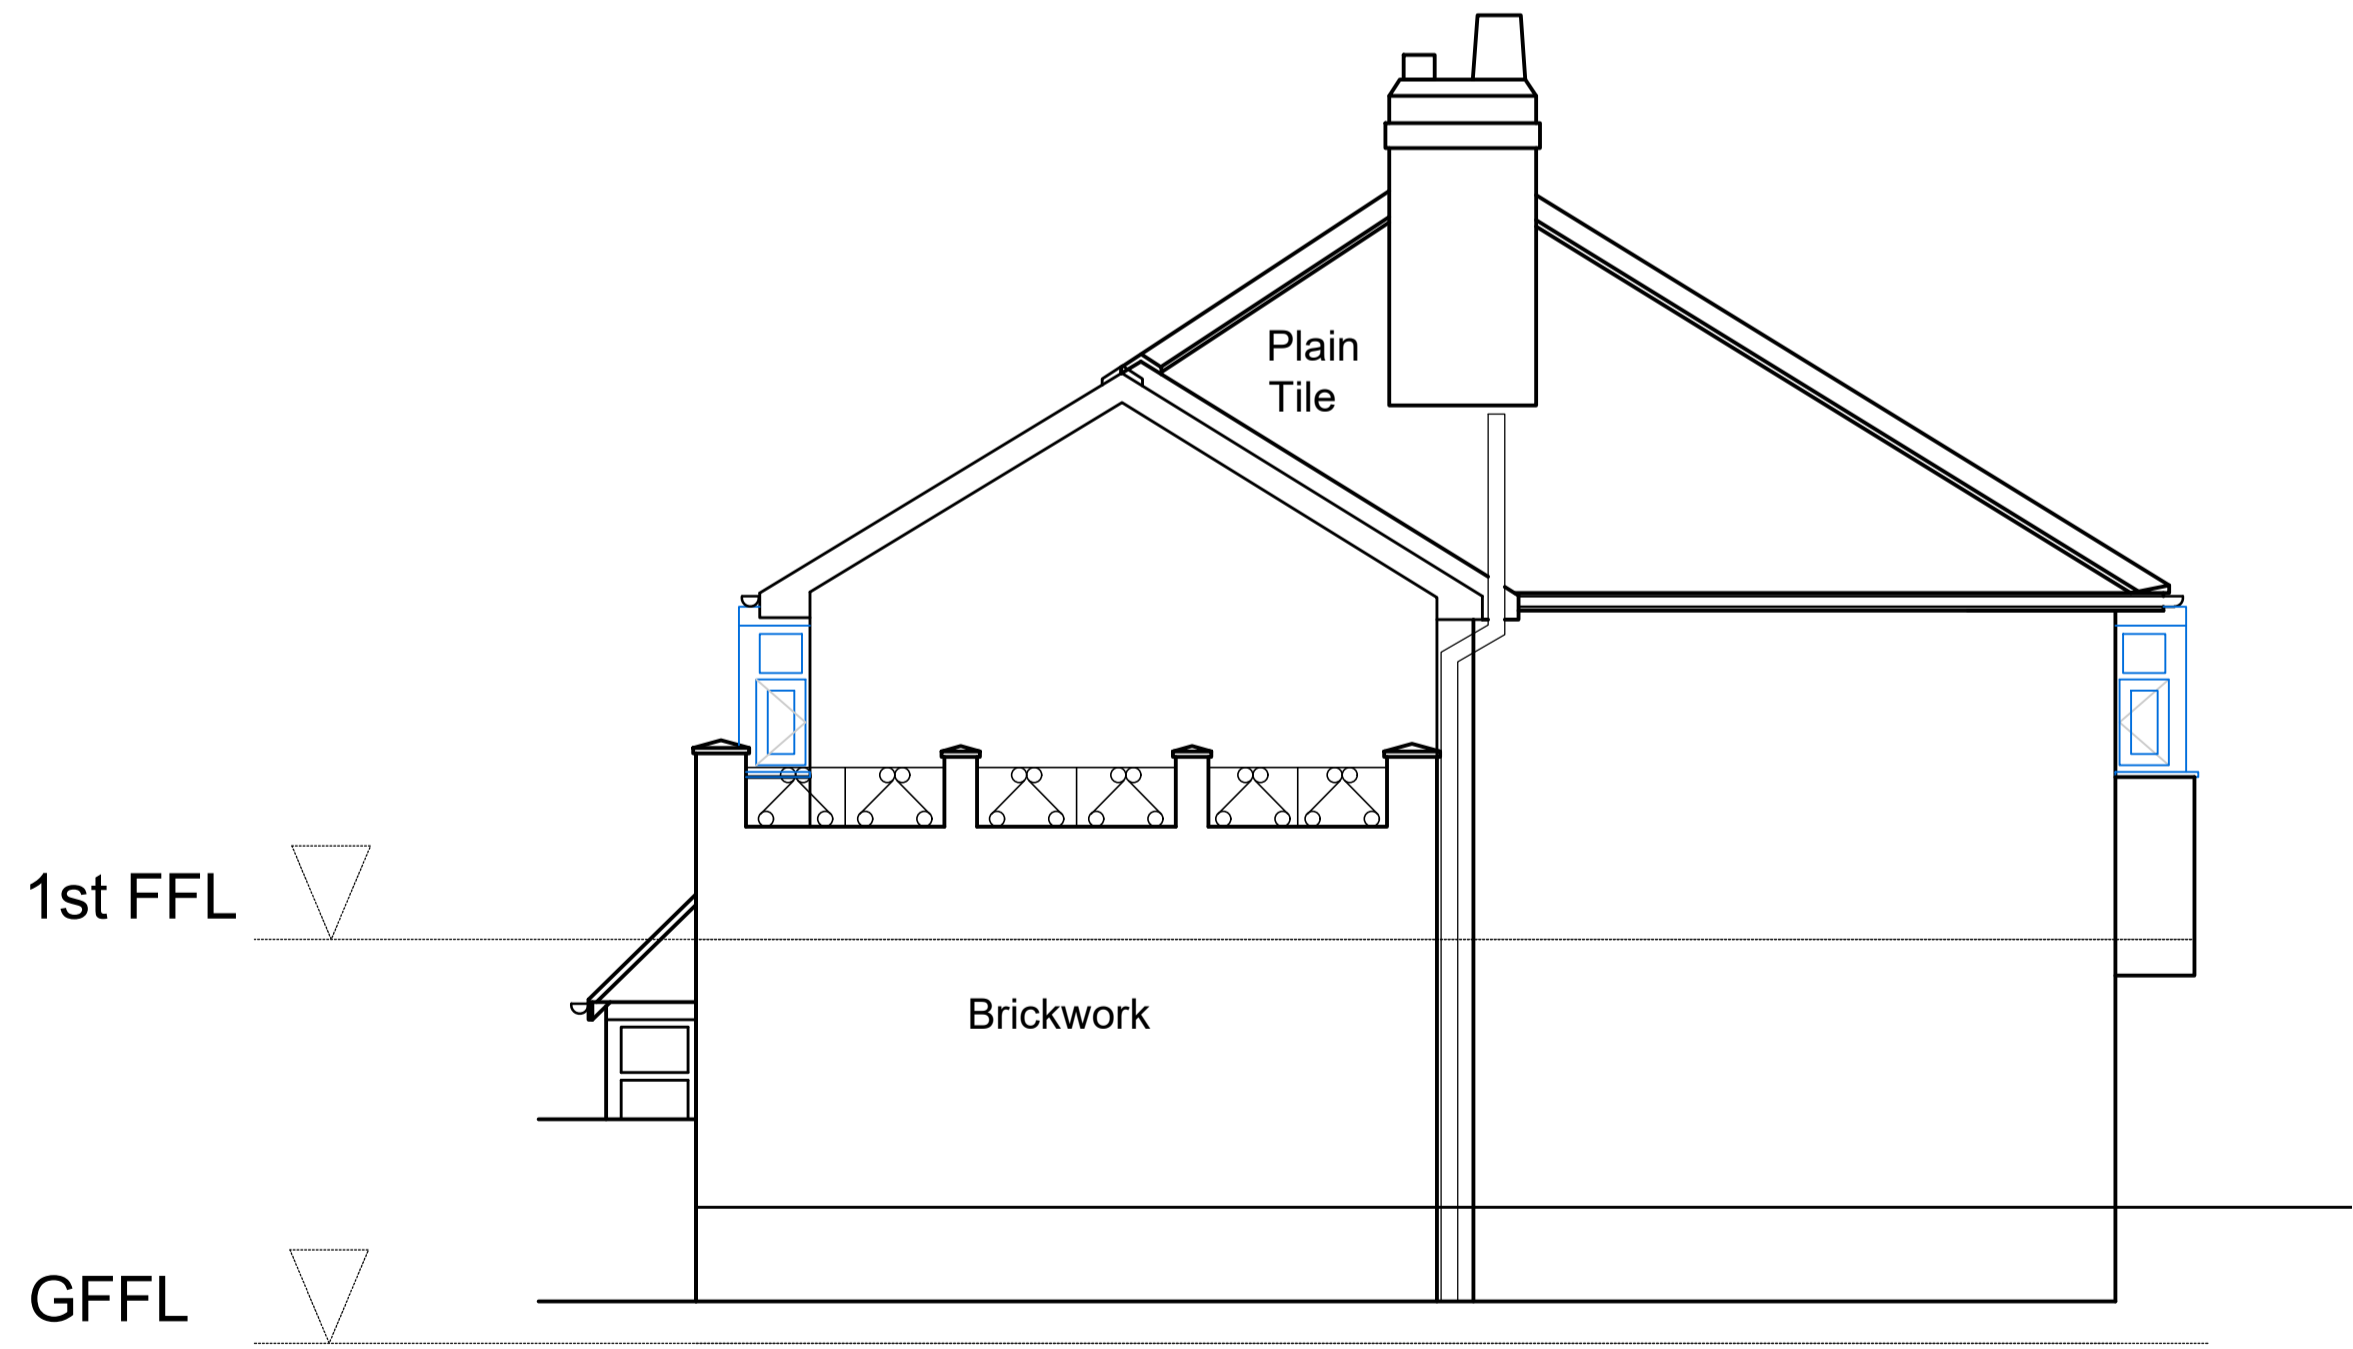

South East Elevation

North East Elevation

North West Elevation

South West Elevation

P1 Planning issue LP 20.12.23  
 Rev Draw Date

**logic**

- Boho Seven | Queens Square | Middlesbrough | TS2 1AA (01642) 309307
- Morwick Hall | Morlec Office Park | York Road | Leeds | LS15 4TA (0113) 823 2888
- Palace Hub | Esplanade | Redcar | TS10 3AE (01642) 309307

E-Admin@logicarchitecture.com W-logicarchitecture.com

Client: Mr R Willis  
 Project: Extension & Alterations to 11 Park Parade, Leeds  
 Drawing: Proposed Elevations

Scale: 1:50 @A1 Drawn: LP  
 Date: December 2023 Checked: -

Status	Client No.	Revision
PLANNING		P1

Project No. Originator Zone Level Type Role Series Number  
 2372-LAL-00-ZZ-DR-A-00-600