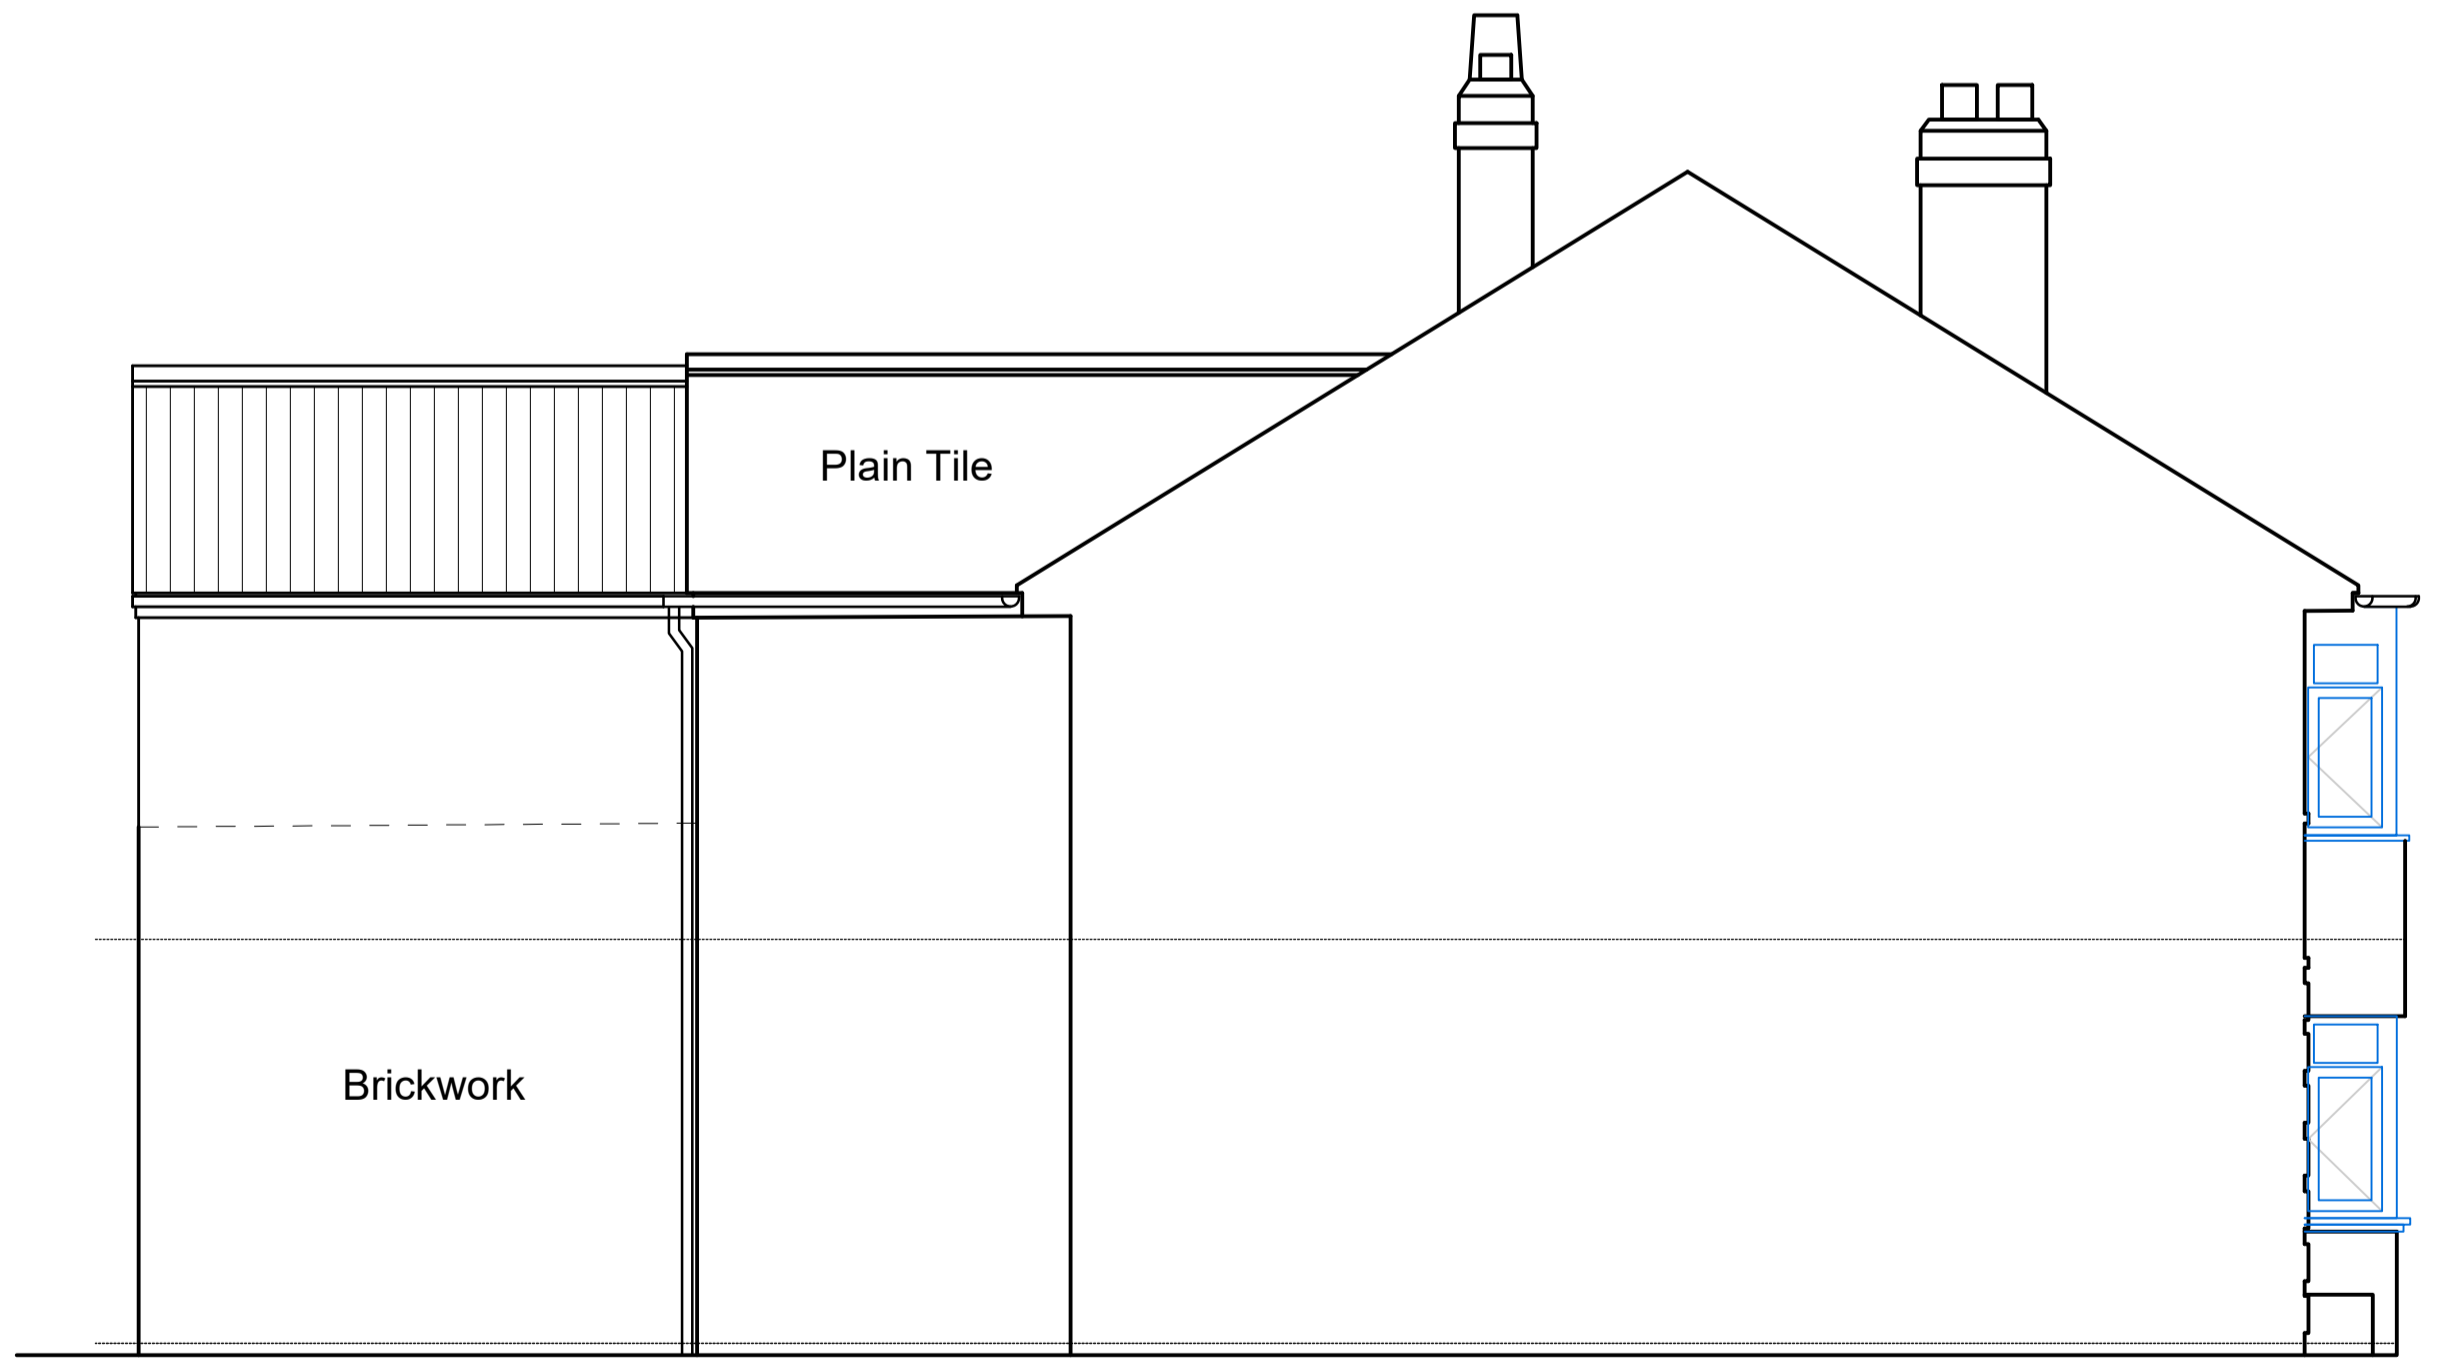

South East Elevation

North East Elevation

North West Elevation

South West Elevation

P1 Planning issue LP 20.12.23  
 Rev Draw Date

**logic**

- Boho Seven | Queens Square | Middlesbrough | TS2 1AA (01642) 309307
- Morwick Hall | Morlec Office Park | York Road | Leeds | LS15 4TA (0113) 823 2888
- Palace Hub | Esplanade | Redcar | TS10 3AE (01642) 309307

E-Admin@logicarchitecture.com W-logicarchitecture.com

Client: Mr R Willis  
 Project: Extension & Alterations to 11 Park Parade, Leeds  
 Drawing: Proposed Elevations

Scale: 1:50 @A1 Drawn: LP  
 Date: December 2023 Checked: -