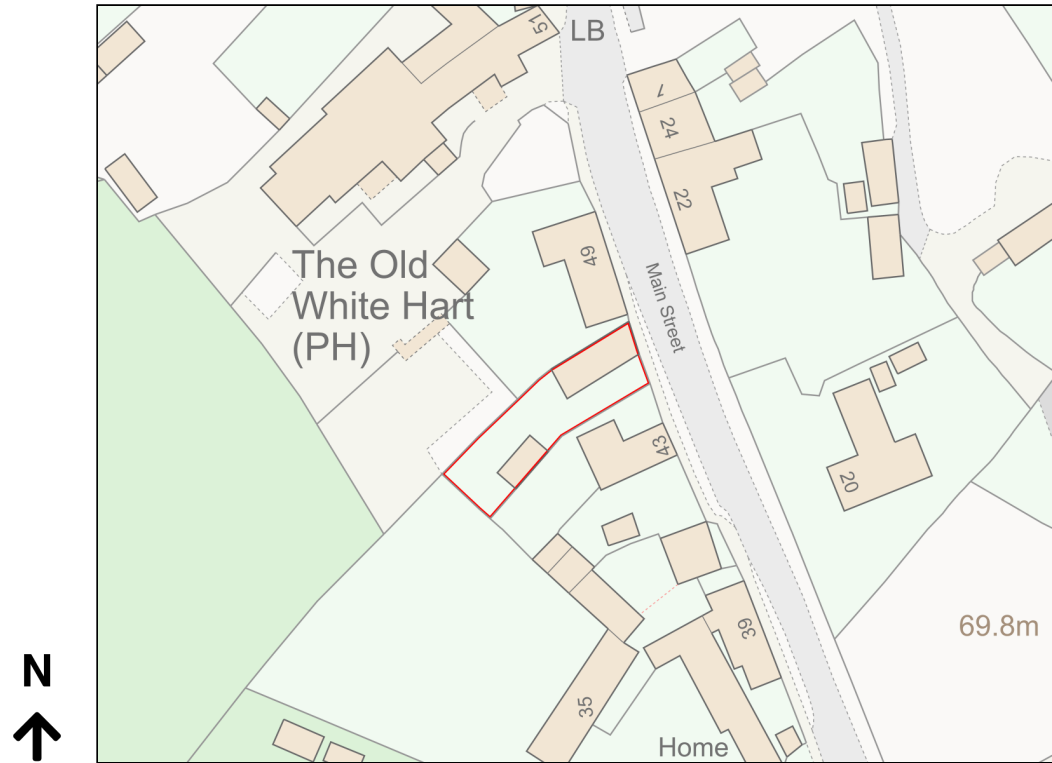

Location Plan

Site Address: The Laurels, 45, Main Street, Lyddington, LE15 9LR

Date Produced: 01-Dec-2023

Scale: 1:1250 @A4

Planning Portal Reference: PP-12569514v1