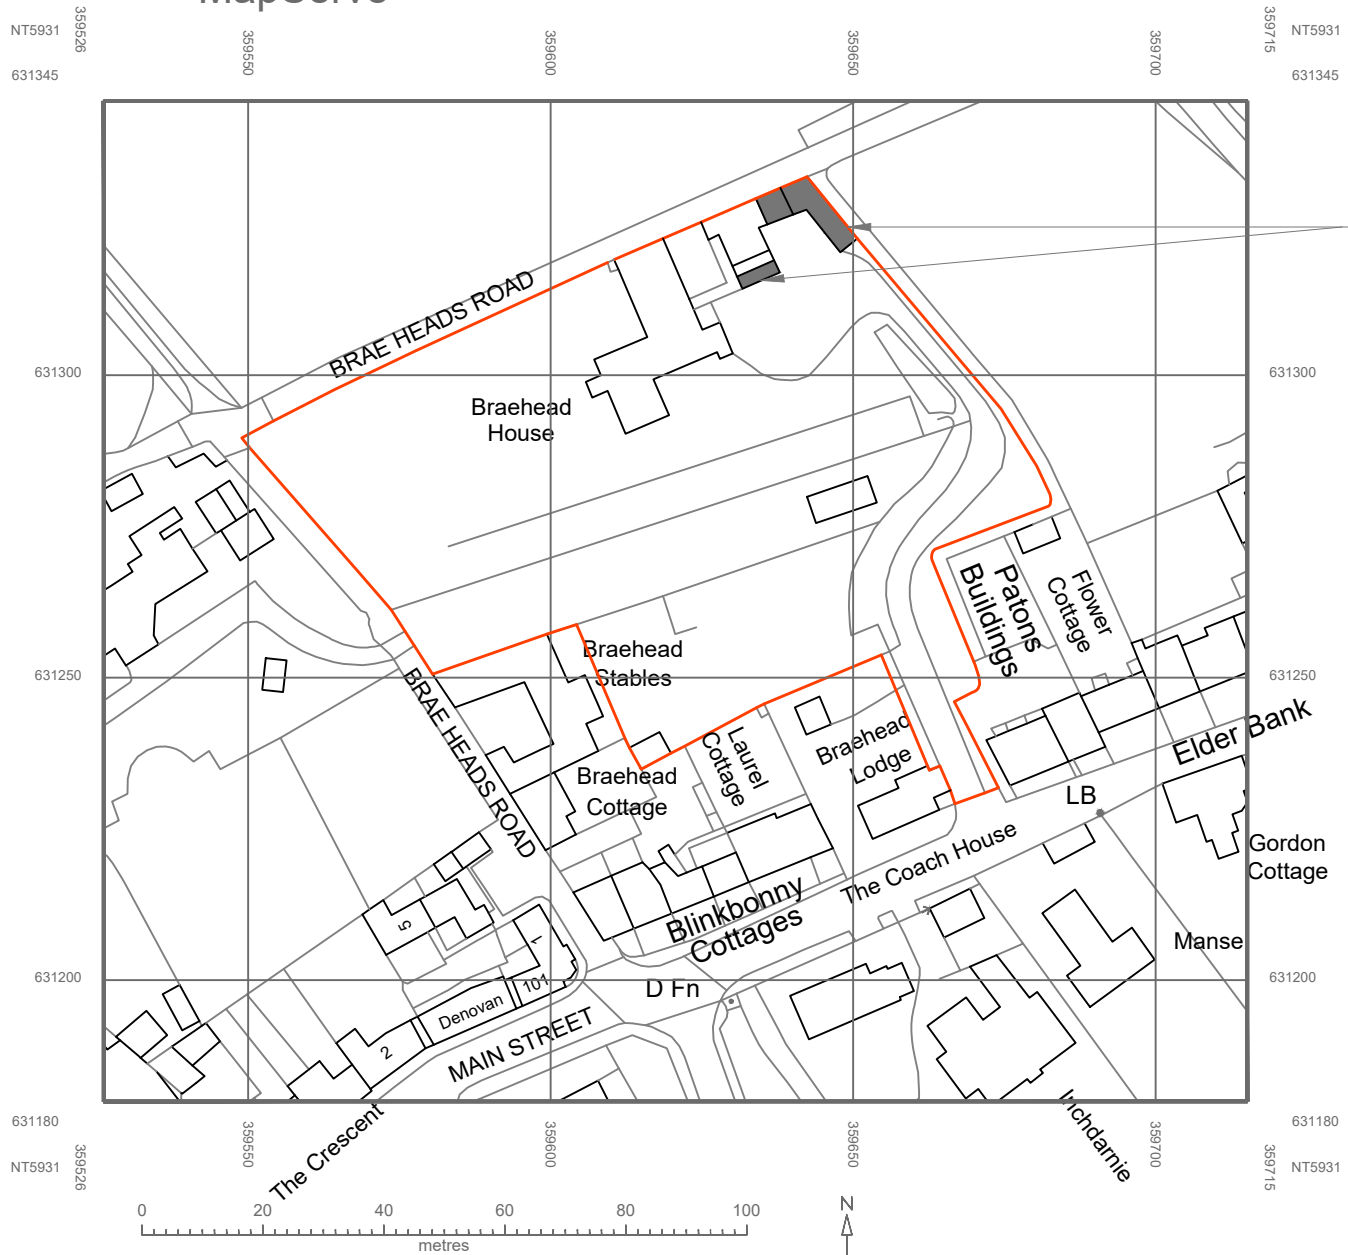

MapServe

buildings referred to in the application

AH Aidan Home Design
Architectural Services

115 Channel Street
Galashiels
TD1 1BN
email - aidan.ahdesign@outlook.com
tel: 07792 592545 or 07788 420822

Project:
**PROPOSED SOLAR PANELS
BRAEHEAD HOUSE
ST. BOSWELLS
MELROSE
TD6 0AZ**

Client:
Robin Das & Gillian Wheeler

Title:
LOCATION PLAN

Scale: 1:1250 Paper size: A3 Drawn by: AH Date: 20.06.23

Project no: Drawing no: Issue:

AH058 LP01 A

© Aidan Home Design Ltd. This drawing should not be copied or reproduced, or used for other than the stated project, without prior consent.