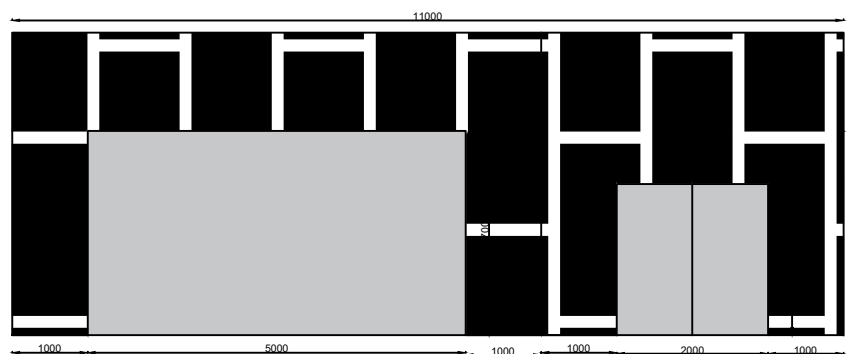

# Erection of a detached garage and garden/bicycle store at Orchard View, Half moon lane. Capel. TN11 0PS

Black aluminium sheets to match Orchard View

Side Elevation - South Facing

Side Elevation - North Facing

Ground Floor Plan

Black aluminium roof panels to match Orchard View

Front Elevation - West Facing

Rear Elevation - East Facing

Orchard View  
Half Moon lane  
Capel  
Mr & Mrs Darbyshire  
Scale 1:100  
No OV. 03. 11/23  
November 2023