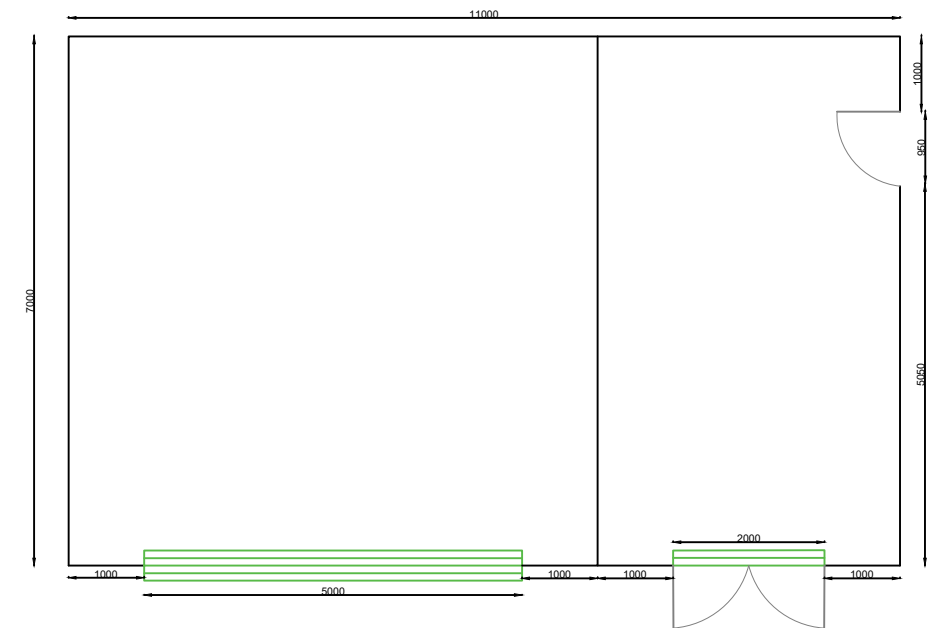

# Erection of a detached garage and garden/bicycle store at Orchard View, Half moon lane. Capel. TN11 0PS

Black aluminium sheets to match Orchard View

Side Elevation - South Facing

Side Elevation - North Facing

Ground Floor Plan

Black aluminium roof panels to match Orchard View

Front Elevation - West Facing

Rear Elevation - East Facing

Orchard View  
Half Moon lane  
Capel  
Mr & Mrs Darbyshire  
Scale 1:100  
No OV. 03. 11/23  
November 2023