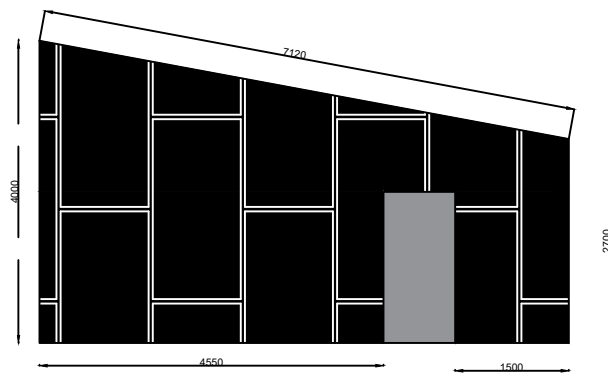

# Erection of a detached garage and garden/bicycle store at Orchard View, Half moon lane. Capel. TN11 0PS

Black aluminium sheets to match Orchard View

Side Elevation - South Facing

Side Elevation - North Facing

Ground Floor Plan

Black aluminium roof panels to match Orchard View

Front Elevation - West Facing

Rear Elevation - East Facing

Orchard View  
Half Moon lane  
Capel  
Mr & Mrs Darbyshire  
Scale 1:100  
No OV. 03. 11/23  
November 2023