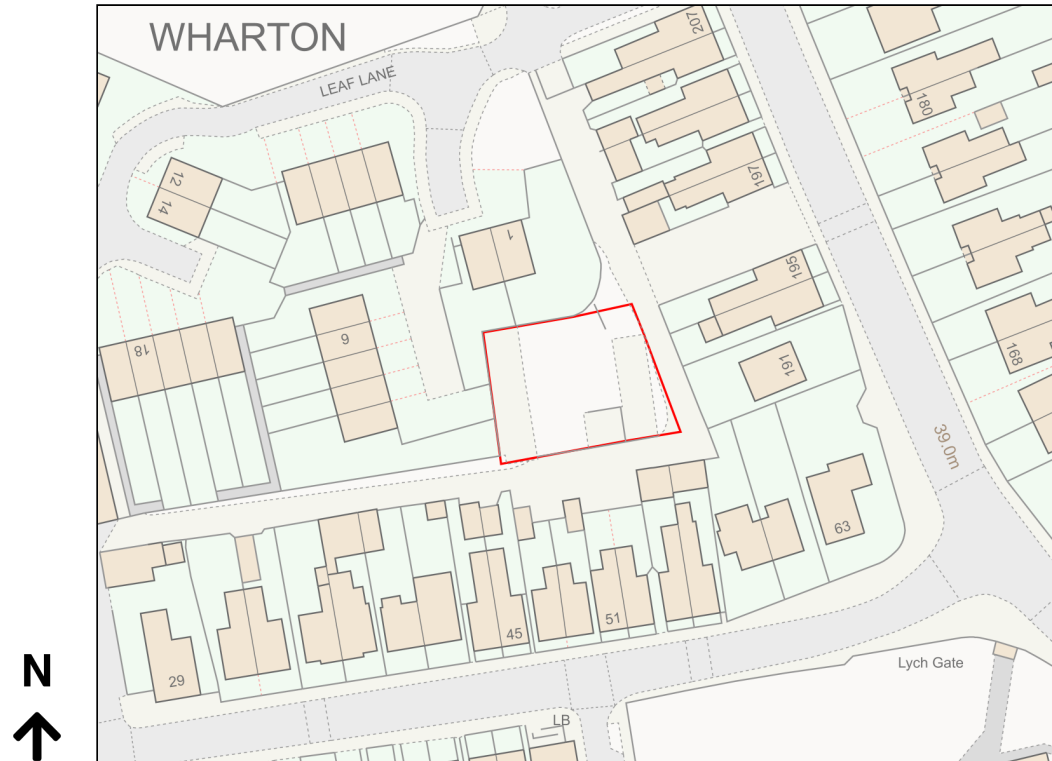

# Location Plan

Site Address: Easting: 366236 Northing: 366654

Date Produced: 21-Dec-2023

Scale: 1:1250 @A4

Planning Portal Reference: PP-12676114v1