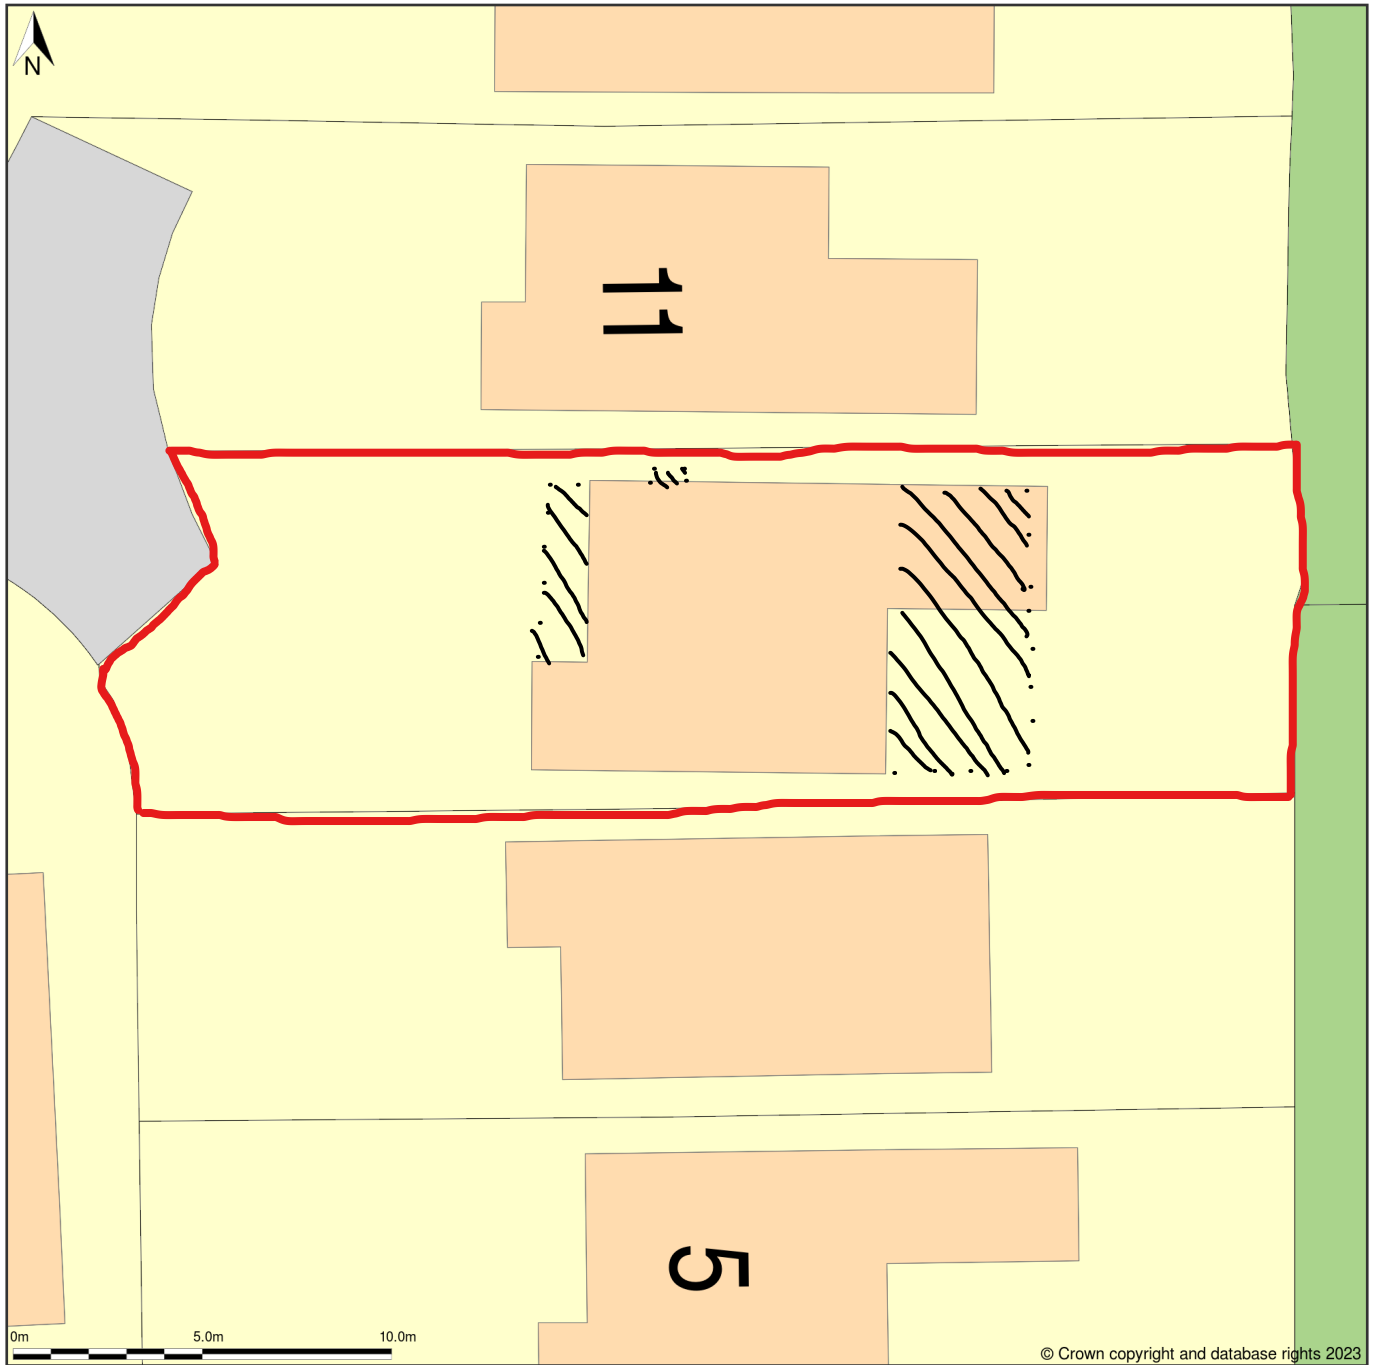

9, Robert Jones Close, Baschurch, Shropshire, SY4 2HN

Site Plan (also called a Block Plan) shows area bounded by: 342753.68, 321917.48 342789.68, 321953.48 (at a scale of 1:200), OSGridRef: SJ42772193. The representation of a road, track or path is no evidence of a right of way. The representation of features as lines is no evidence of a property boundary.

Produced on 10th Dec 2023 from the Ordnance Survey National Geographic Database and incorporating surveyed revision available at this date. Reproduction in whole or part is prohibited without the prior permission of Ordnance Survey. © Crown copyright 2023. Supplied by www.buyaplan.co.uk a licensed Ordnance Survey partner (100053143). Unique plan reference: #00866245-9B4647.