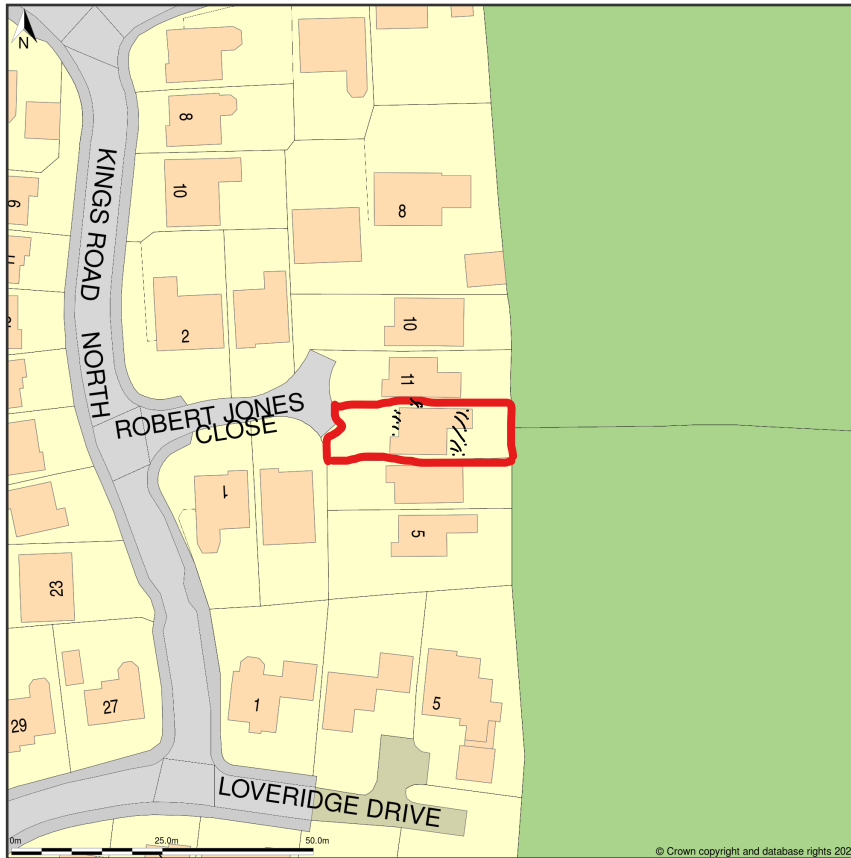

9, Robert Jones Close, Baschurch, Shropshire, SY4 2HN

Location Plan shows area bounded by: 342704.18, 321866.25 342845.6, 322007.67 (at a scale of 1:1250), OSGridRef: SJ42772193. The representation of a road, track or path is no evidence of a right of way. The representation of features as lines is no evidence of a property boundary.

Produced on 10th Dec 2023 from the Ordnance Survey National Geographic Database and incorporating surveyed revision available at this date. Reproduction in whole or part is prohibited without the prior permission of Ordnance Survey. © Crown copyright 2023. Supplied by [www.buyaplan.co.uk](http://www.buyaplan.co.uk) a licensed Ordnance Survey partner (100053143). Unique plan reference: #00866244-477685.