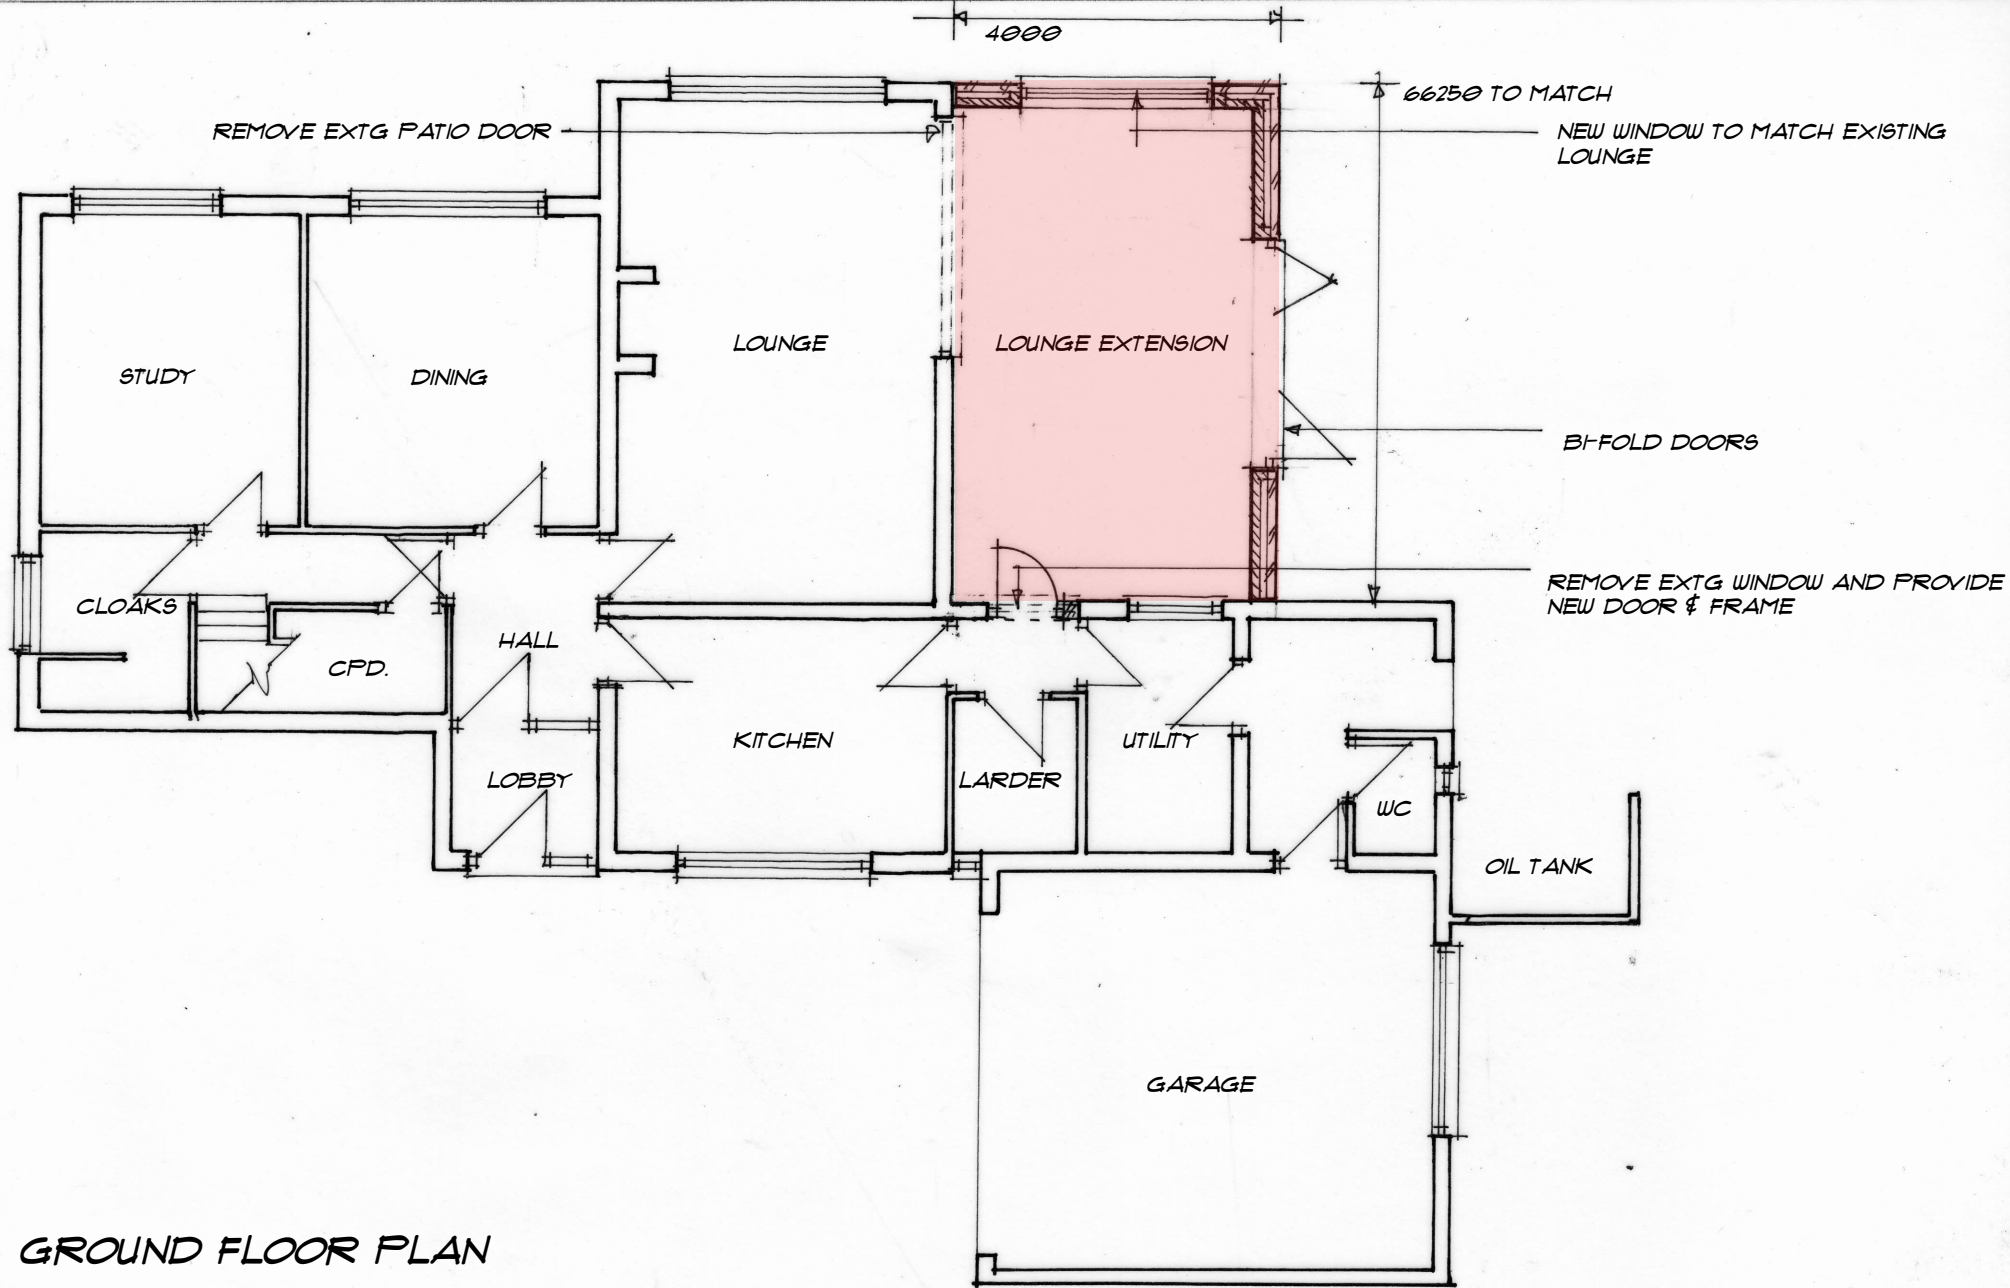

JOB	Proposed extension	AT	Oak Tree Cottage, Mill Lane, Kemberton, Shifnal, TF11 9LU	FOR	Mr. & Mrs. A. Chatham
DATE	09/01/24	SCALE	1:100	DRWG. NO.	24/01/09

**GROUND FLOOR PLAN**