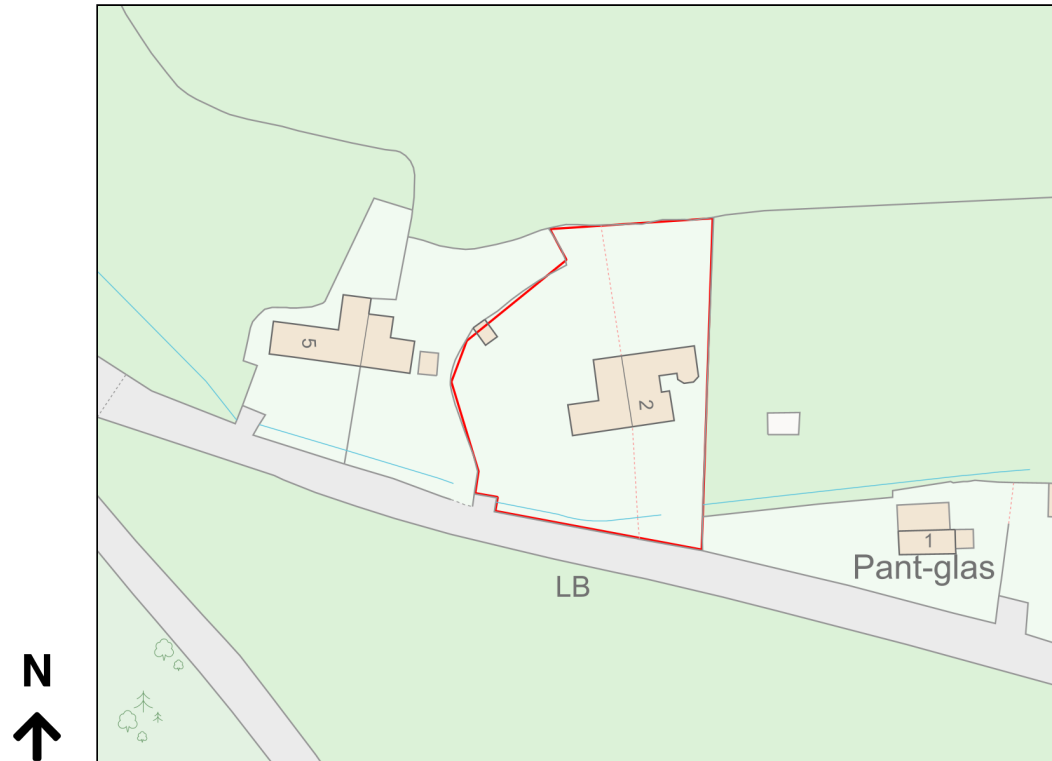

Location Plan

Site Address: The Gables, 2-3, Pant-glas Junction To Ty-coch Junction, Pantglas, Oswestry, SY10 7HS

Date Produced: 10-Jan-2024

Scale: 1:1250 @A4

Planning Portal Reference: PP-12722424v1